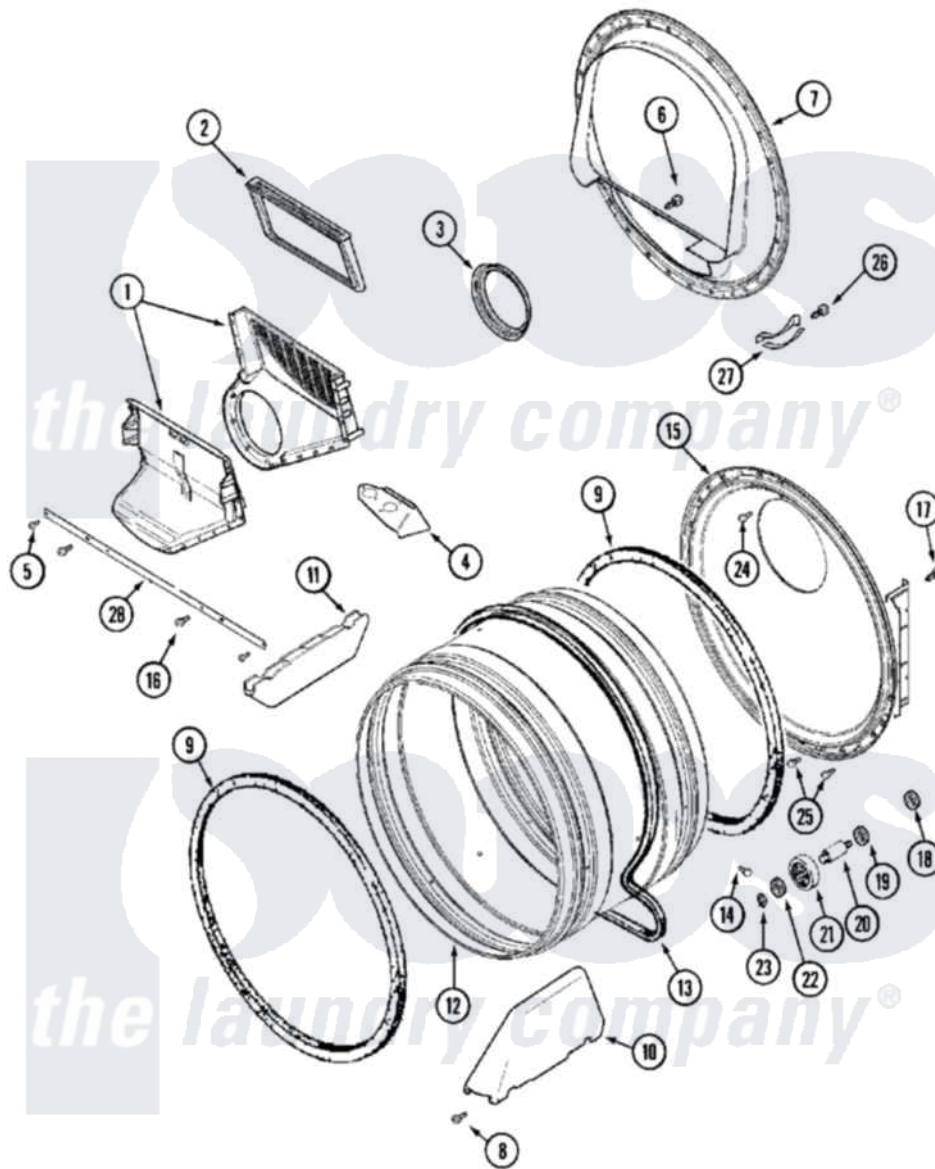

# Maytag MLE19PNAYW 05 - TUMBLER (DRYER)

Maytag Residential Maytag MLE19PNAYW Dryer Parts Parts Diagram 05 - TUMBLER (DRYER)  
 Click on the part number to view part

Item	Original Part Number	Replaced By	Status	Part Description
001	<a href="#">33001799</a>			Outlet Duct Assembly Note: Outlet Duct Assembly
002	33001804	<a href="#">33002790</a>		Lint Filter
003	33001758	<a href="#">33002560</a>		Seal, Blower
004	<a href="#">33001837</a>			Cover, Thermostat
005	<a href="#">22001995</a>			Screw Note: Screw, Tumbler Front And Shroud
006	NLA		Not Available	SCREW, OUTLET DUCT
007	<a href="#">33001802</a>			Front, Tumbler
008	33001855	<a href="#">33002917</a>		Screw, No.10-16
009	<a href="#">33001807</a>			Seal, Tumbler
010	<a href="#">33002032</a>			Baffle
011	<a href="#">33001755</a>			Baffle
012	33001794	<a href="#">33001889</a>		Tumbler
013	<a href="#">33002535</a>			V-Belt
014	33001788	<a href="#">33002973</a>		Screw, No.9-15 X 1.00 Hx WS
015	<a href="#">33001801</a>			Back, Tumbler

016	<a href="#">33001768</a>		Screw, Shroud Note: Screw, Shroud And Outlet Duct
017	<a href="#">22001995</a>		Screw Note: Screw, Tumbler Front And Shroud
018	<a href="#">33001443</a>		Nut, Hex
019	<a href="#">312535</a>		Washer, Vault Mounting Brk.
020	Y312948	<a href="#">6-3129480</a>	Shaft- Tumbler
021	Y303373	<a href="#">12001541</a>	Drum Roller/Washer Assembly--W
022	<a href="#">312535</a>		Washer, Vault Mounting Brk.
023	410233	<a href="#">9703438</a>	Ring-Retr
024	<a href="#">210932</a>		Screw, No.8 X 9/16 Ctsk Note: Screw, Inlet Duct
025	22002925	<a href="#">3370225</a>	Screw
026	<a href="#">210720</a>		Rivet, Bearing To Tumbler Fmt
027	<a href="#">306508</a>		Tumbler Bearing Kit ---W
028	<a href="#">33002039</a>		Brace, Tumbler Front