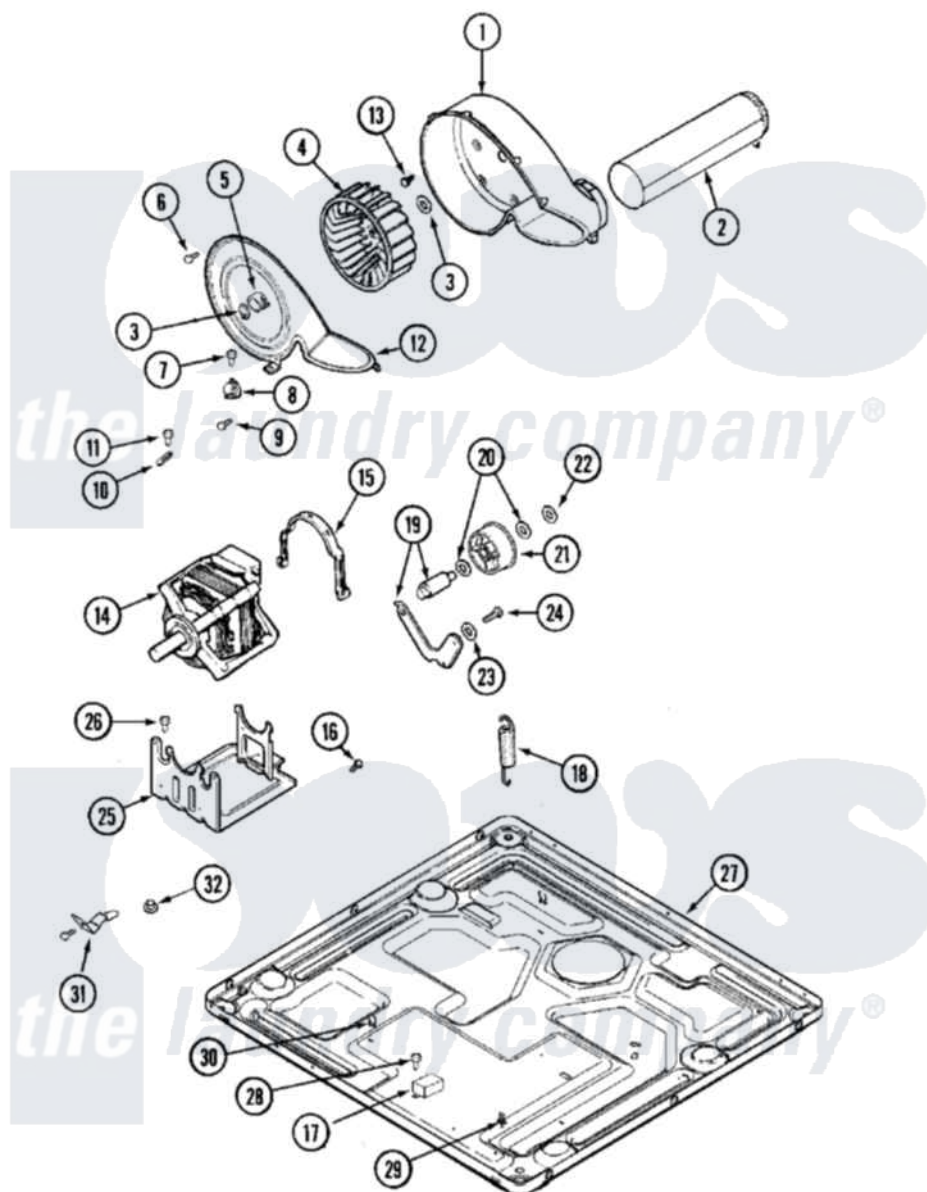

Maytag MLE19PNAYW 07 - MOTOR DRIVE (DRYER)

Maytag Residential Maytag MLE19PNAYW Dryer Parts Parts Diagram 07 - MOTOR DRIVE (DRYER)
 Click on the part number to view part

Item	Original Part Number	Replaced By	Status	Part Description
001	33001789			Housing, Blower
002	22001995			Screw Note: Screw, Tumbler Front And Shroud
"	33002185			Duct Assembly, Exhaust
003	410233	9703438		Ring-Retrn
004	33001790			Wheel, Blower
005	312967			Clamp, Blower Housing
006	33001855	33002917		Screw, No.10-16
007	Y313561			Screw---NA
008	303392			Thermostat, Cycling
"	33303391			Thermostat, Cycling
009	22002925	3370225		Screw
010	33001762			Fuse, Thermal
011	22002925	3370225		Screw
012	33001796	33002711		Cover, Blower Housing
013	Y310632	1163839		Screw
014	33002478			Motor

015	Y015825		Clip, Motor To Motor Support
016	Y313588	488234	Screw 8-32 X 1/4
017	315218		Shield, Transformer
"	33002186	W10133285	Transformer 120V To 22.5vac
018	33002460	33002459	Assembly, Spring And Plug
019	33001840	6-3705180	Idler Arm
020	Y312527		Washer, Idler Shaft
021	33001783	6-3700340	BearIng- I
022	312958	354987	Ring, Retaining
023	315772		Sleeve, Idler Arm
024	Y014874		Screw, Idler Arm And Sleeve
025	33002466	33002817	Motor Support, Offset
026	Y313561		Screw----NA
027	22003605		Base Weld Assembly
"	314568	Y313559	Screw
"	33002049	302797	Grommet
"	33002050		Protector, Harness
"	33002467		Base
028	22001078	3177991	Screw
029	22003298		Retainer, Wire
030	410490		Spring, Retainer Wire Harness
031	22001995		Screw Note: Screw, Tumbler Front And Shroud
"	33002042	33002758	Bracket, LH, Base To Support
"	33002043	33002757	Bracket, RH, Base To Support
032	33002044		Guide