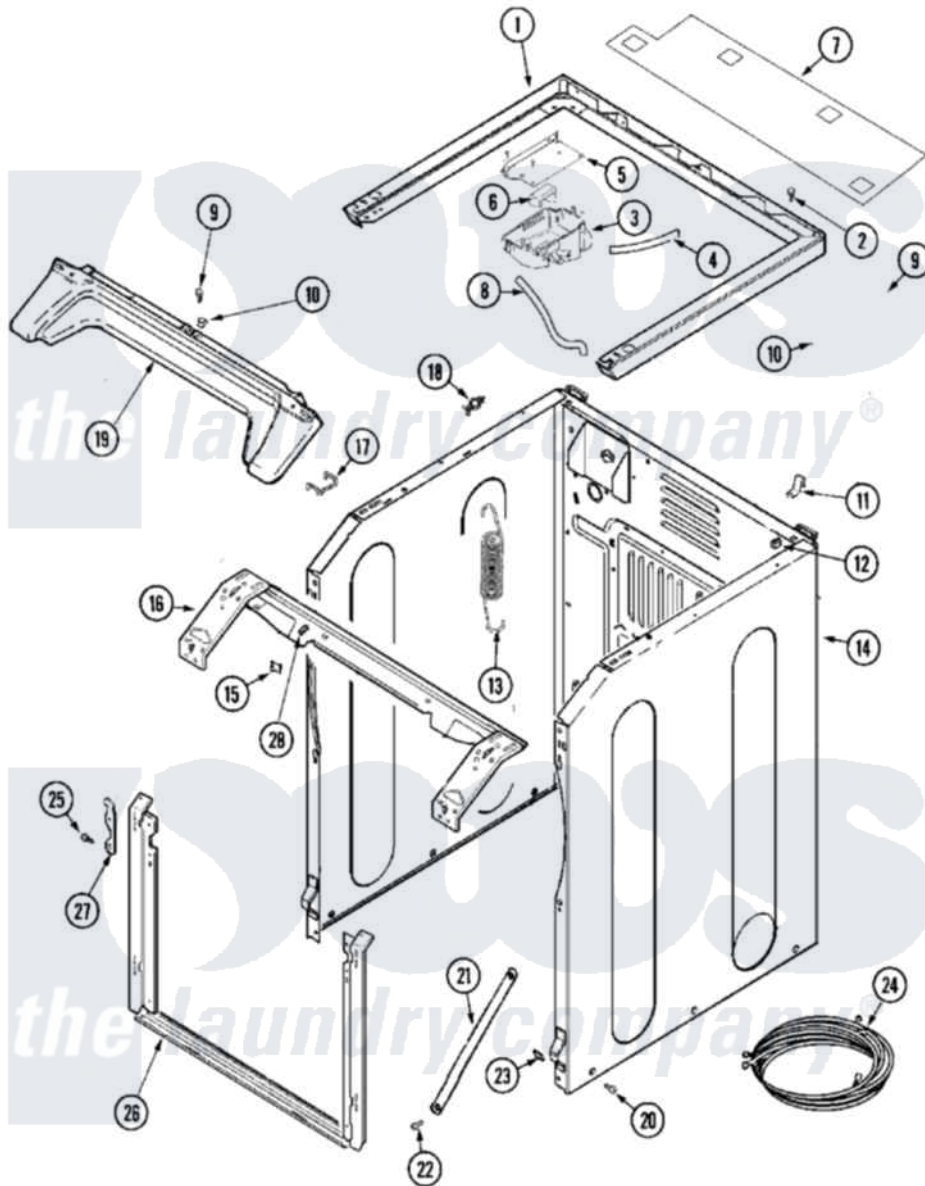

Maytag MLE19PNAYW 08 - CABINET-FRONT (WASHER)

Maytag Residential Maytag MLE19PNAYW Dryer Parts Parts Diagram 08 - CABINET-FRONT (WASHER)
 Click on the part number to view part

Item	Original Part Number	Replaced By	Status	Part Description
001	33002187	33002963		Support, Weld Assembly
002	22001883	214354		Screw, Top Cover To Cabnt.
003	22002439	33002775		Vent, Tub
"	33001855	33002917		Screw, No.10-16
004	22002464			Hose, Vent
005	33002189			Bracket, Vent Mounting
"	33002190			SCrew, C BraCe, BraCket, Cabinet
006	22002440			Deflector, Vent
007	33002011			Cover, Access
008	205161	489503		Clamp
"	33002193			Hose, Shower
009	22001995			Screw Note: Screw, Tumbler Front And Shroud
010	33002013			Fastener Clip, Access Cover
011	22002006			Clip, Unbalance Switch Harness

"	22002244		Clip, Grounding
012	33002194		Nut, Speed
013	22002100		Spring
014	22002179	8539404	Tie-Wire
"	22003639		Cabinet Assembly
015	22002049		Clip Note: Clip, Front Panel
016	22003637		BRACE ASSEMBLY, TOP CROSS CONTAINS ITEMS 12 & 13
"	22003908		Vapor Barrier
017	22002297		Support, Spring
018	22003298		Retainer, Wire
019	33002011		Cover, Access
020	22003409	213007	Xfor Cabinet See Cabinet, Back
021	22002767		Brace, Cross
022	33002190		SCrew, C BraCe, BraCket, Cabinet
023	22002013		Stop, Shipping
024	22002006		Clip, Unbalance Switch Harness
"	22003819		Wire Harness, Lower Commercial
"	22003820		Wire Harness / Hh / Unbalance
025	22001995		Screw Note: Screw, Tumbler Front And Shroud
026	22003638	22003652	Shroud Support Assembly
027	22002247	33002597	Hook, Security
"	33002037		Fastener, Access Cover Hook
028	22002014		Clip, Harness To Support