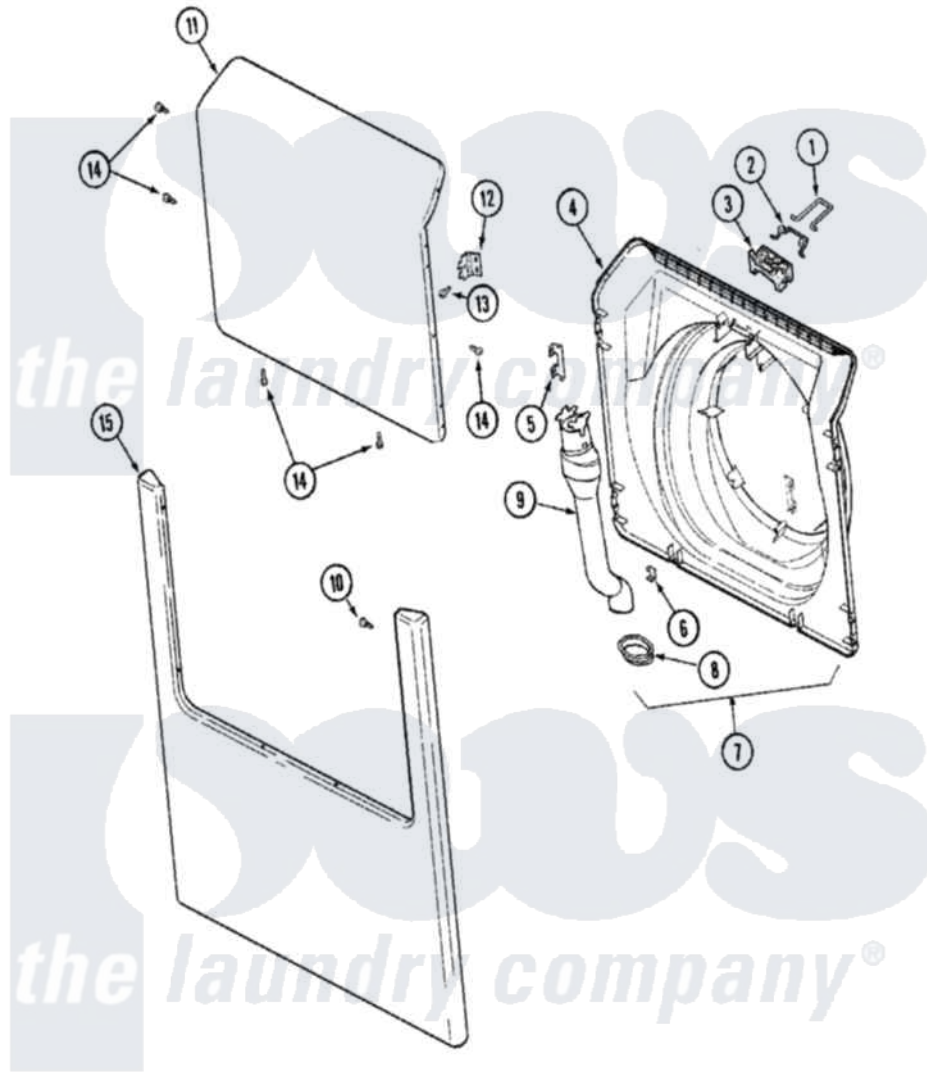

Maytag MLE19PNAYW 10 - DOOR & FRONT PANEL (WASHER)

Maytag Residential Maytag MLE19PNAYW Dryer Parts Parts Diagram 10 - DOOR & FRONT PANEL (WASHER)
 Click on the part number to view part

Item	Original Part Number	Replaced By	Status	Part Description
001	22003222			Hoop, Lock
002	22002003			Spring, Latch
003	22002168			Support, Lock Hoop
004	22003800			Inner Door/Vented
005	22002038			Clip, Door
006	22002039			Clip, Door
007	22003083			Liner, Door Assembly W/Vent
008	22003075			Grommet, Vent Tube
009	22003576	22003850		Vent Tube Assembly
010	22002012			Screw, Hinge Note: Screw, Hinge Bracket
011	22001979			Door, Outer
012	22002798			Hinge, Door
"	NLA		Not Available	Hinge w/no offset
013	22002062	98006631		Screw
014	22002063			Screw No.8-18AB Wafer Head
015	22002241	22002836		Panel, Front