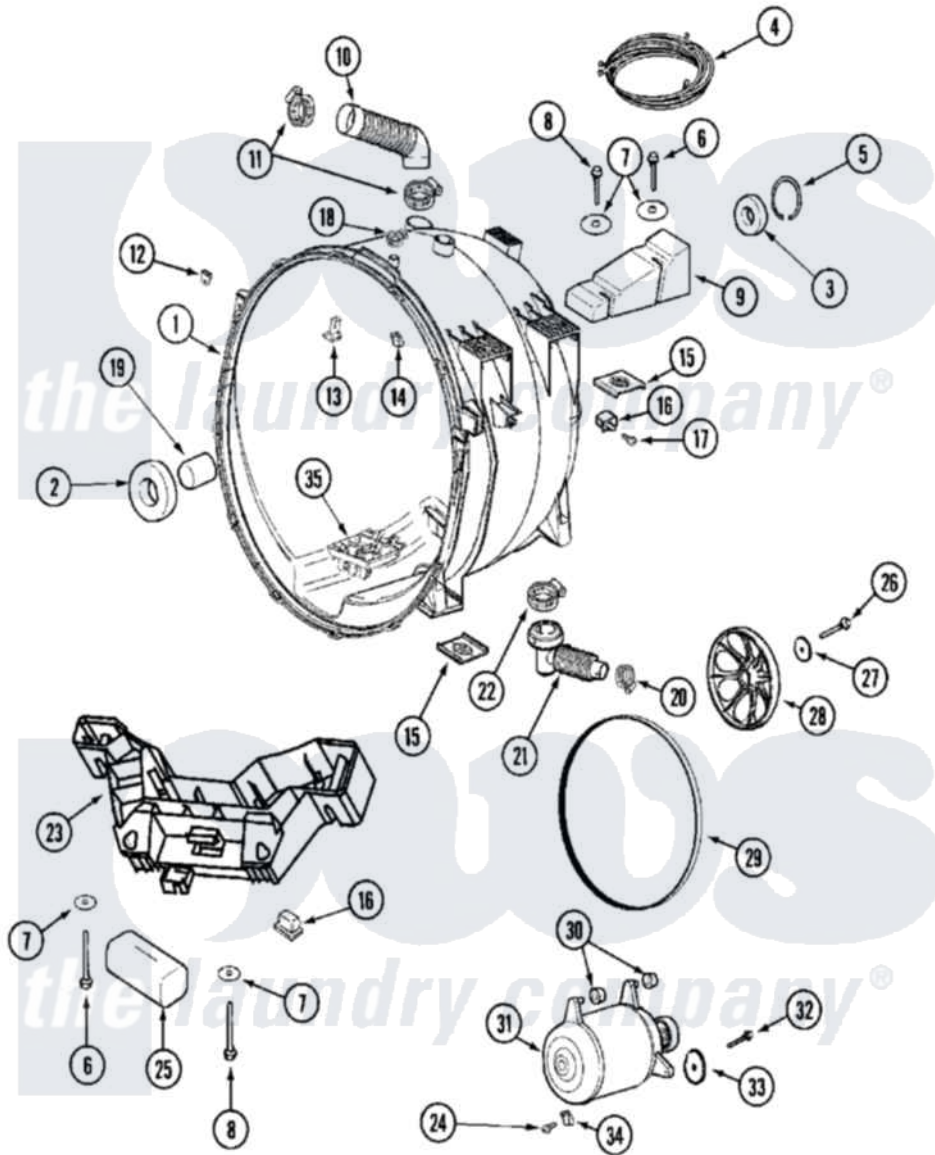

# Maytag MLE19PNAYW 12 - OUTER TUB & MOTOR (WASHER)

Maytag [Residential Maytag MLE19PNAYW Dryer Parts](#) Parts Diagram 12 - OUTER TUB & MOTOR (WASHER)  
 Click on the part number to view part

Item	Original Part Number	Replaced By	Status	Part Description
001	<a href="#">22002006</a>			Clip, Unbalance Switch Harness
"	22003413	<a href="#">22004465</a>		Outer Tub Assembly, As Pack
002	<a href="#">22002934</a>			Bearing, Front
003	<a href="#">22003441</a>			Bearing, Rear
004	<a href="#">22003290</a>			Jumper, Wire
"	22004047	<a href="#">22004212</a>		Motor Harness
"	33002216	<a href="#">12001798</a>		Kit-Harnes
005	NLA		Not Available	RING, RETAINING
006	<a href="#">22003616</a>			Bolt, Double Sems 3-3/8
007	NLA		Not Available	WASHER, COUNTER BALANCE
008	<a href="#">22003616</a>			Bolt, Double Sems 3-3/8
009	<a href="#">22002102</a>			Weight, Counter Balance
010	<a href="#">22002083</a>			Hose, Injector
011	22002052	<a href="#">616099</a>		Clamp
012	<a href="#">22002103</a>			Clip, U