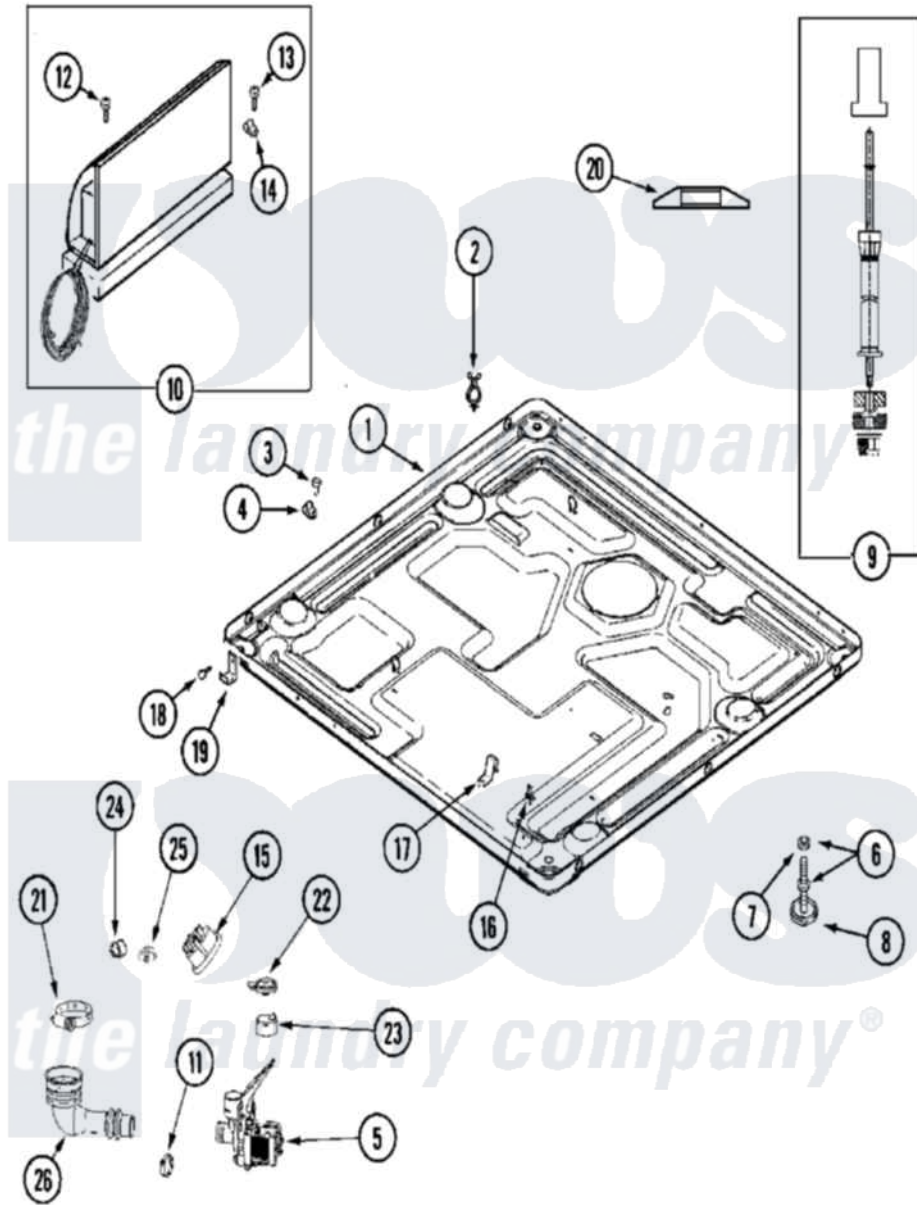

Maytag MLE19PNAYW 14 - BASE & MOTOR CONTROL (WASHER)

Maytag Residential Maytag MLE19PNAYW Dryer Parts Parts Diagram 14 - BASE & MOTOR CONTROL (WASHER)
 Click on the part number to view part

Item	Original Part Number	Replaced By	Status	Part Description
001	22003605			Base Weld Assembly
002	22003298			Retainer, Wire
"	33001989			Retainer, Vault Switch
003	Y313561			Screw----NA
004	22002014			Clip, Harness To Support
005	22003244	25001052		Pump Assembly
006	22001915	22003544		Adjustable Leg W/Foot And Nut
007	Y052740	62739		Nut, Lock
008	210684			Foot, Adjustable Leg
009	22001988			Strut Assembly-Rear
010	22004046			Control Assembly, Motor
011	22001984	285655		Clamp, Hose
012	Y310632	1163839		Screw
013	Y313561			Screw----NA
014	22002014			Clip, Harness To Support

015	22003728		Switch, Pressure Items 22-30 Listed As Series
"	NLA	Not Available	BAG, PLASTIC W/DRAWSTRING
016	22003298		Retainer, Wire
017	22002244		Clip, Grounding
018	33002190		SCrew, C BraCe, BraCket, Cabinet
019	22002239		Clip, Front Panel
020	33002222		Deflector, Water
021	22002853	285655	Clamp, Hose
022	22002853	285655	Clamp, Hose
023	22003268		Cap, Rubber
024	22003261		Plug, Outer Tub
025	22003295	285655	Clamp, Hose
026	22003262		Hose, Tub To Pump Outlet
"	22003263		Screw, Sump Cap