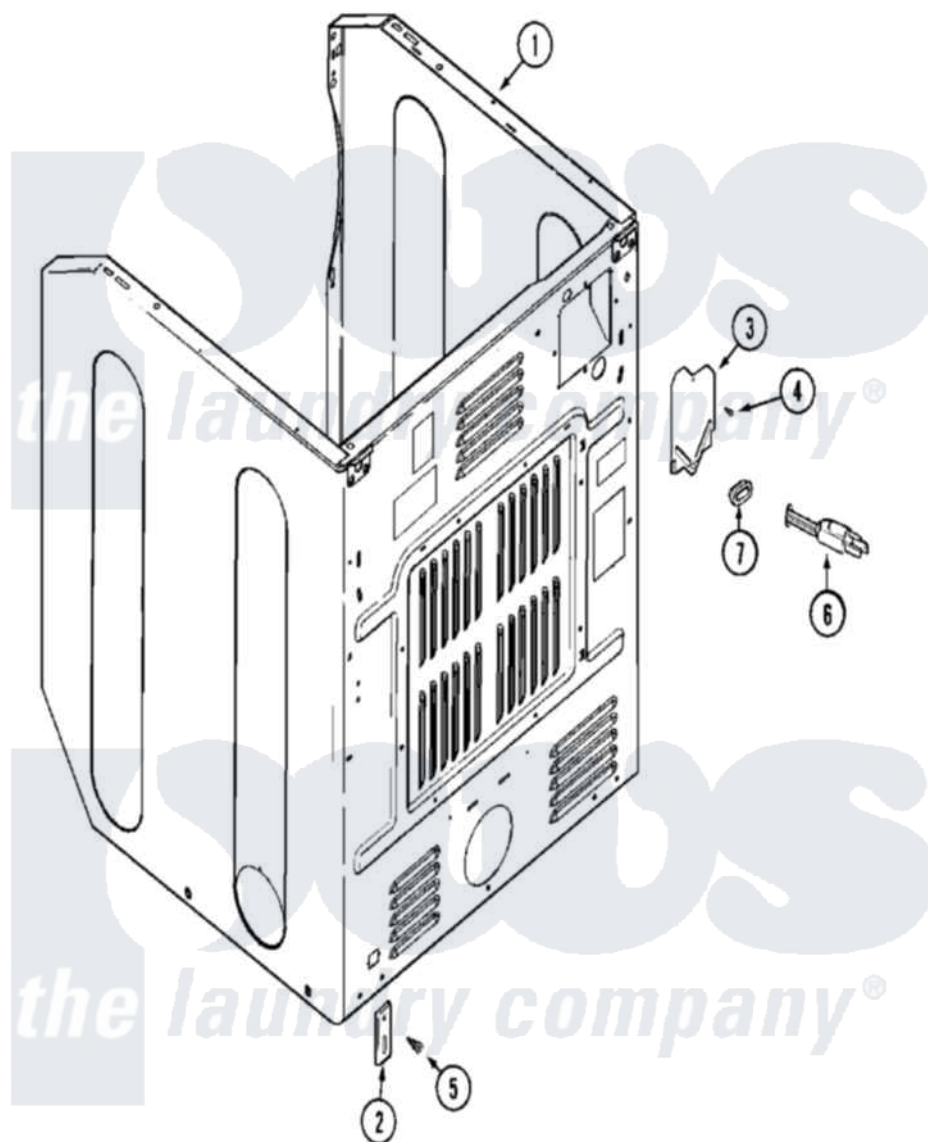

# Maytag MLE19PRAYW 04 - CABINET-REAR (DRYER)

Maytag [Residential Maytag MLE19PRAYW Dryer Parts](#) Parts Diagram 04 - CABINET-REAR (DRYER)  
 Click on the part number to view part

Item	Original Part Number	Replaced By	Status	Part Description
001	NLA		Not Available	CABINET (WHT-UPR)
002	<a href="#">33002060</a>			Bracket, Security
003	<a href="#">33001795</a>			Cover, Terminal Block
004	<a href="#">22001995</a>			Screw Note: Screw, Tumbler Front And Shroud
005	<a href="#">22001995</a>			Screw Note: Screw, Tumbler Front And Shroud
006	33002184	<a href="#">33002777</a>		Power Cord
"	NLA		Not Available	SCREW, CORD
007	<a href="#">211881</a>			Grommet, Cord Part Not Used-Gas Models Only