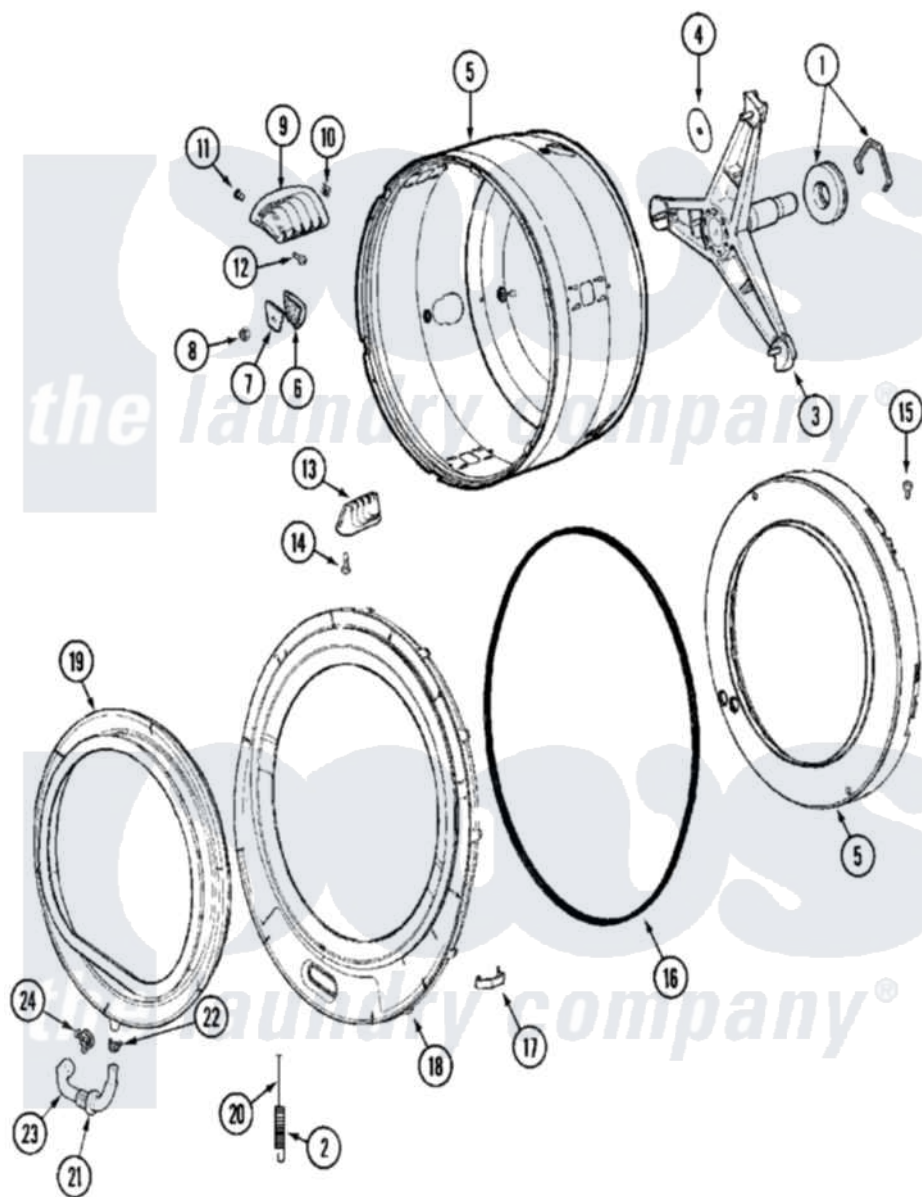

# Maytag MLE19PRAYW 13 - SPINNER ASSEMBLY & OUTER TUB COVER(WASH)

Maytag [Residential Maytag MLE19PRAYW Dryer Parts](#) Parts Diagram 13 - SPINNER ASSEMBLY & OUTER TUB COVER(WASH)

[Click on the part number to view part](#)

Item	Original Part Number	Replaced By	Status	Part Description
001	12001478	<a href="#">12002022</a>		Lip Seal Kit
002	<a href="#">22002099</a>			Spring, Tub
003	<a href="#">22002123</a>			Tube, Molykote
"	22002897	<a href="#">W10181639</a>		Support
"	22003925	<a href="#">W10181639</a>		Support
004	<a href="#">22002023</a>			Washer, Plastic
005	22002115	<a href="#">6-2717080</a>		Spinner As
006	22002021	<a href="#">22002482</a>		Washer, Profile
007	<a href="#">22002020</a>			Washer, Spinner Support
008	22002122	<a href="#">2207454</a>		Nut, Hex
009	<a href="#">22001985</a>			Baffle, Drip
010	<a href="#">22002009</a>			Grommet, Baffle
011	<a href="#">22001999</a>			Grommet, Baffle
012	22002325	<a href="#">22003556</a>		Screw, Baffle
013	<a href="#">22001986</a>			Baffle, Drip

014	<a href="#">22002059</a>		Screw, Baffle
015	22002028	Not Available	PART NEVER USED IN PRODUCTION
"	NLA	Not Available	SCREW, BALANCE RING
016	<a href="#">22002077</a>		Seal, Tub Cover
017	<a href="#">22002050</a>		Clip, Tub To Cover
018	<a href="#">22003212</a>		Cover, Tub --W
"	<a href="#">22004254</a>		Cover, Tub W/Sealandcaps AspK
019	12001772	<a href="#">12002533</a>	Boot Kit
"	22001978	<a href="#">12002533</a>	Boot Kit
020	<a href="#">22002327</a>		Wire, Boot Clamp
021	<a href="#">22003074</a>		Guard, Hose
022	Y22003072		CLAMP, HOSE DOUBLE WIRE
023	22003071	<a href="#">22004477</a>	Drain Hose, Door Boot
024	22003073	<a href="#">596669</a>	Clamp, Manifold