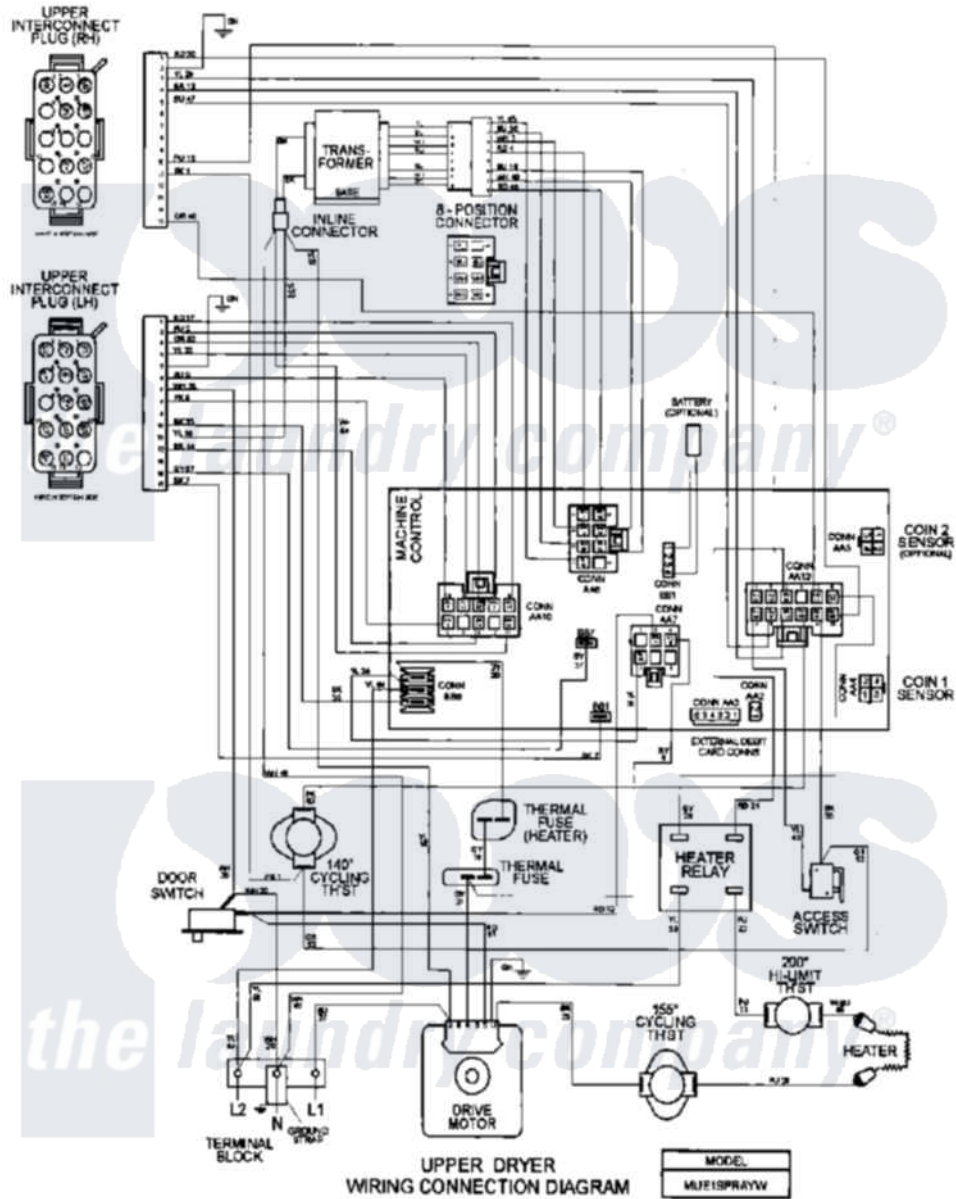

# Maytag MLE19PRAYW 15 - WIRING INFORMATION

Maytag Residential Maytag MLE19PRAYW Dryer Parts Parts Diagram 15 - WIRING INFORMATION  
 Click on the part number to view part

Item	Original Part Number	Replaced By	Status	Part Description
001	NLA		Not Available	WIRING INFORMATION