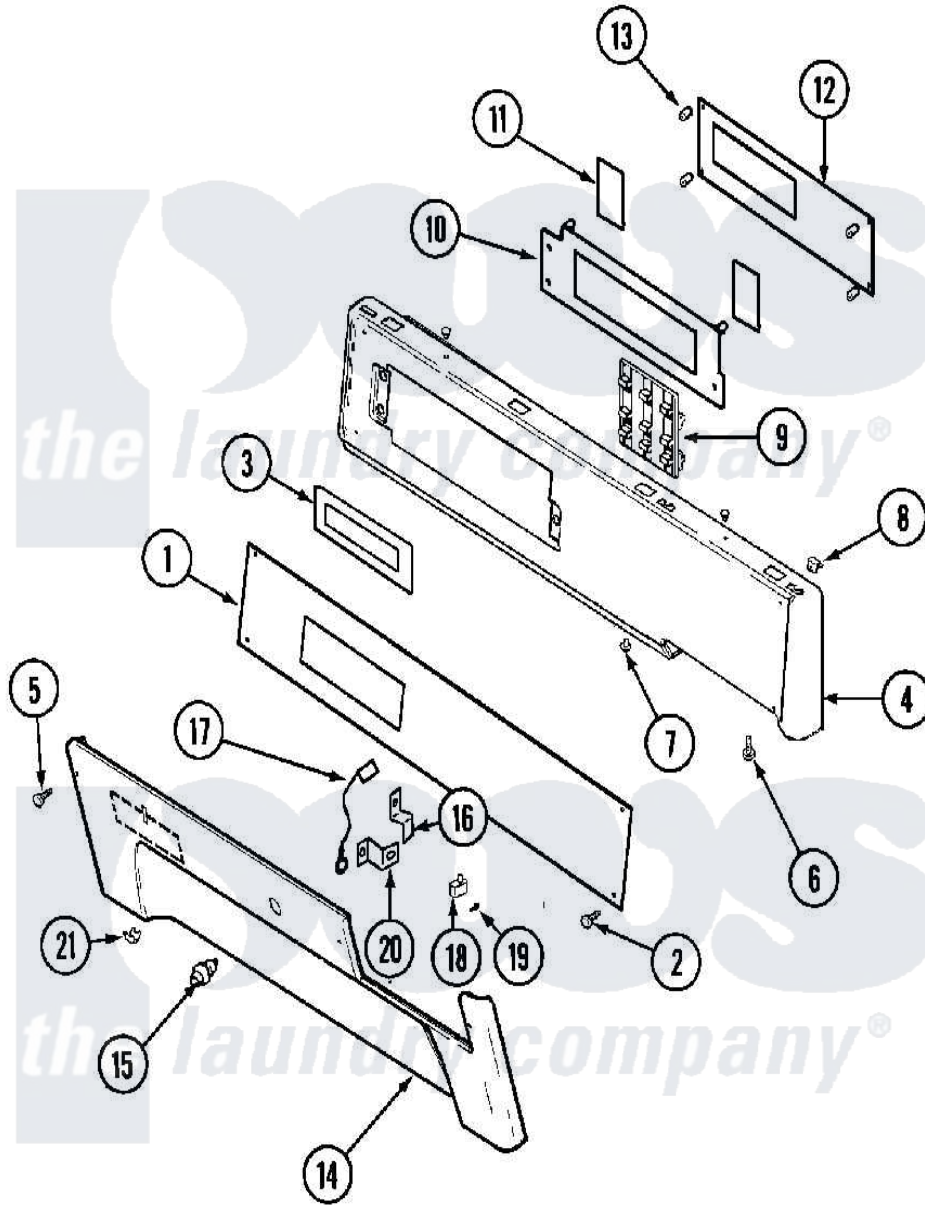

Maytag MLE19PRAZW 01 - CONTROL PANEL (DRYER)

Maytag Residential Maytag MLE19PRAZW Dryer Parts Parts Diagram 01 - CONTROL PANEL (DRYER)
 Click on the part number to view part

Item	Original Part Number	Replaced By	Status	Part Description
001	33002278			Overlay, Control Panel
002	215506			Screw, Control Panel Overlay
003	33002150	W10133268		Cover, Display
004	33002003			Fastener Clip, Control Panel
"	33002264			Panel, Control
005	22001976			Bezel
006	215506			Screw, Control Panel Overlay
007	33001132	33002342		Plug, Sifht Hole
008	33001977			Fastener, Control Panel
009	33002178			Switch, Push Button
010	33002155			Plate, Control Mounting
011	33002152	W10133277		Membrane Switch Assembly
012	33002154	33003006		Control BO
013	33001204			Stand-Off, Ccontrol Board
"	912077			Locknut, Reader Harness
014	33002262			Panel, Access

015	Y206081	W10116737	Lock
016	213750	W10133266	Cam-Lock
017	33001981		Wire, Ground
018	33002117	208042	Switch, Sensor
019	912012	3400409	Screw
020	33001982		Bracket, Switch Mounting
021	33001980		Fastener, Access Panel
"	33002004		Clip, Fastener
022	215506		Screw, Control Panel Overlay
023	22001995		Screw Note: Screw, Tumbler Front And Shroud
"	33002060		Bracket, Security
"	NLA	Not Available	NUT, SECURITY
024	22003819		Wire Harness, Lower Commercial
"	33002180		Wire Harness, Main
"	33002181		(UPR)
"	33002279		Wire Harness, Main
"	33002282		(UPR)
"	33002434		Harness, Reader
"	33002872		Harness, Wire Upper Gas
"	33002875		Harness, Wire Upper Gas Canada
"	33002877		Harness, Wire Upper Elec
"	33002879		Harness, Wire Upper Elec
025	22002782		Pad, Foam
"	22003858		EMI Suppression Filter, 16a
"	33002151	Not Available	MANUAL, USE & CARE