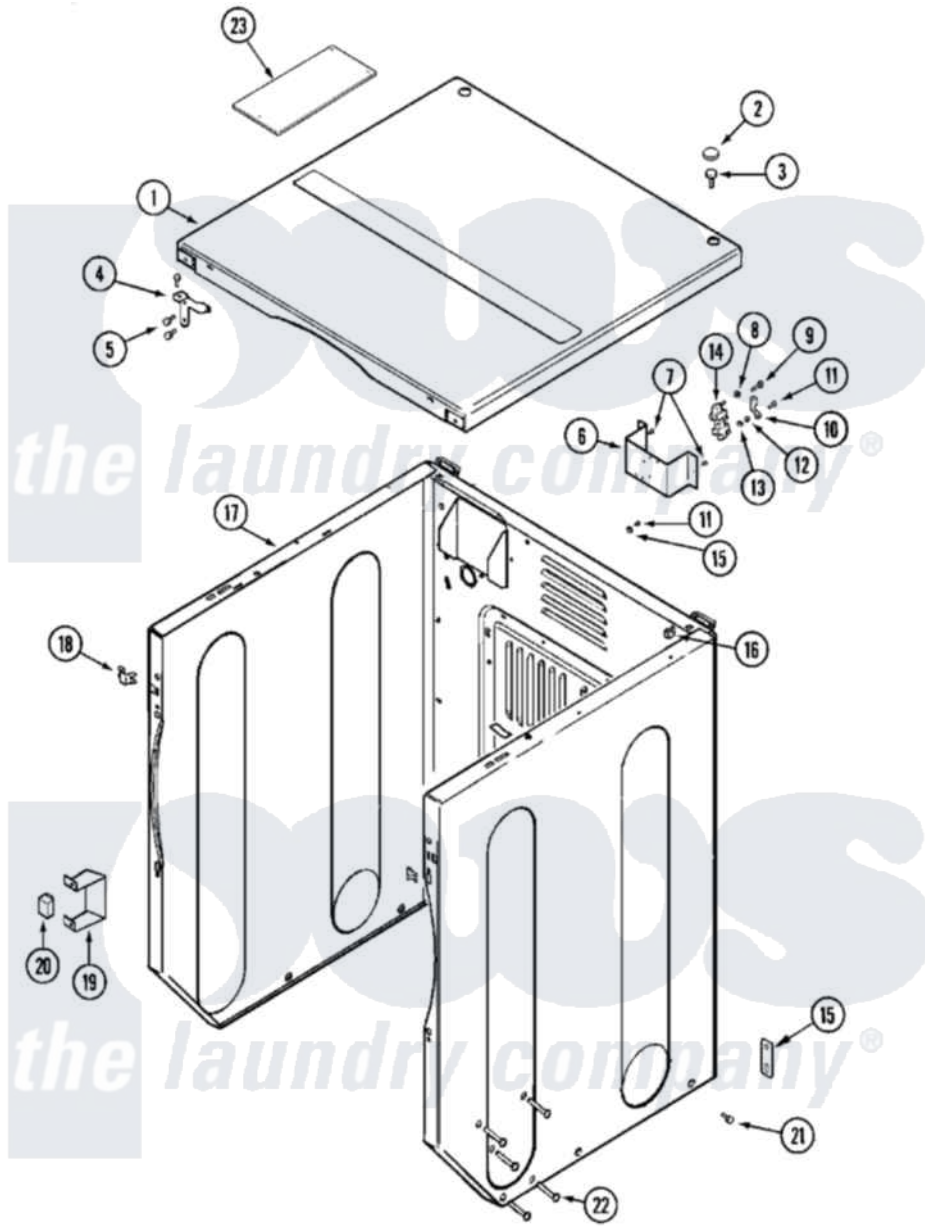

# Maytag MLE19PRAZW 02 - CABINET-FRONT (DRYER)

Maytag Residential Maytag MLE19PRAZW Dryer Parts Parts Diagram 02 - CABINET-FRONT (DRYER)  
 Click on the part number to view part

Item	Original Part Number	Replaced By	Status	Part Description
001	33001995	<a href="#">33002124</a>		Cover, Top
"	33002058		Not Available	COVER, TOP (WHT)
002	<a href="#">33001997</a>			Plug, Hole
003	22001883	<a href="#">214354</a>		Screw, Top Cover To Cabnt.
004	<a href="#">33001998</a>			Bracket, Top Cover
"	<a href="#">33001999</a>			Bracket, Top Cover
005	<a href="#">22001995</a>			Screw Note: Screw, Tumbler Front And Shroud
006	<a href="#">33002059</a>			Bracket, Terminal Block
"	NLA		Not Available	BRACKET, TERMINAL BLOCK---NA
007	<a href="#">22001995</a>			Screw Note: Screw, Tumbler Front And Shroud
008	<a href="#">Y311270</a>			Washer, Terminal Block
009	Y312209	<a href="#">W10001200</a>		Screw
010	<a href="#">Y312184</a>			Strap, Grounding
011	NLA		Not Available	SCREW, GROUND STRAP

012	311484	<a href="#">112432</a>	Nut
013	<a href="#">311093</a>		Washer, Terminal Connection
014	315471	<a href="#">22003298</a>	Retainer, Wire
"	<a href="#">33001244</a>		Block, Terminal
"	<a href="#">33002182</a>		Bracket, Terminal Block
"	NLA	Not Available	SCREW, TERMINAL BLOCK
015	NLA	Not Available	WASHER, GROUND LUG
016	<a href="#">22001502</a>		Fastener, U-NUt
017	NLA	Not Available	CABINET (WHT)
018	<a href="#">33001980</a>		Fastener, Access Panel
019	<a href="#">Y313561</a>		Screw----NA
"	<a href="#">33002002</a>		Bracket, Switch
020	<a href="#">306398</a>		Relay, Heater
"	Y251119	<a href="#">3177991</a>	Screw
021	<a href="#">213007</a>		Xfor Cabinet See Cabinet, Back
"	22003409	<a href="#">213007</a>	Xfor Cabinet See Cabinet, Back
022	<a href="#">33001991</a>		Bolt, Carriage
023	<a href="#">22001995</a>		Screw Note: Screw, Tumbler Front And Shroud
"	22001996	<a href="#">3370225</a>	Screw
"	<a href="#">Y314174</a>		Terminal Cover - Canada