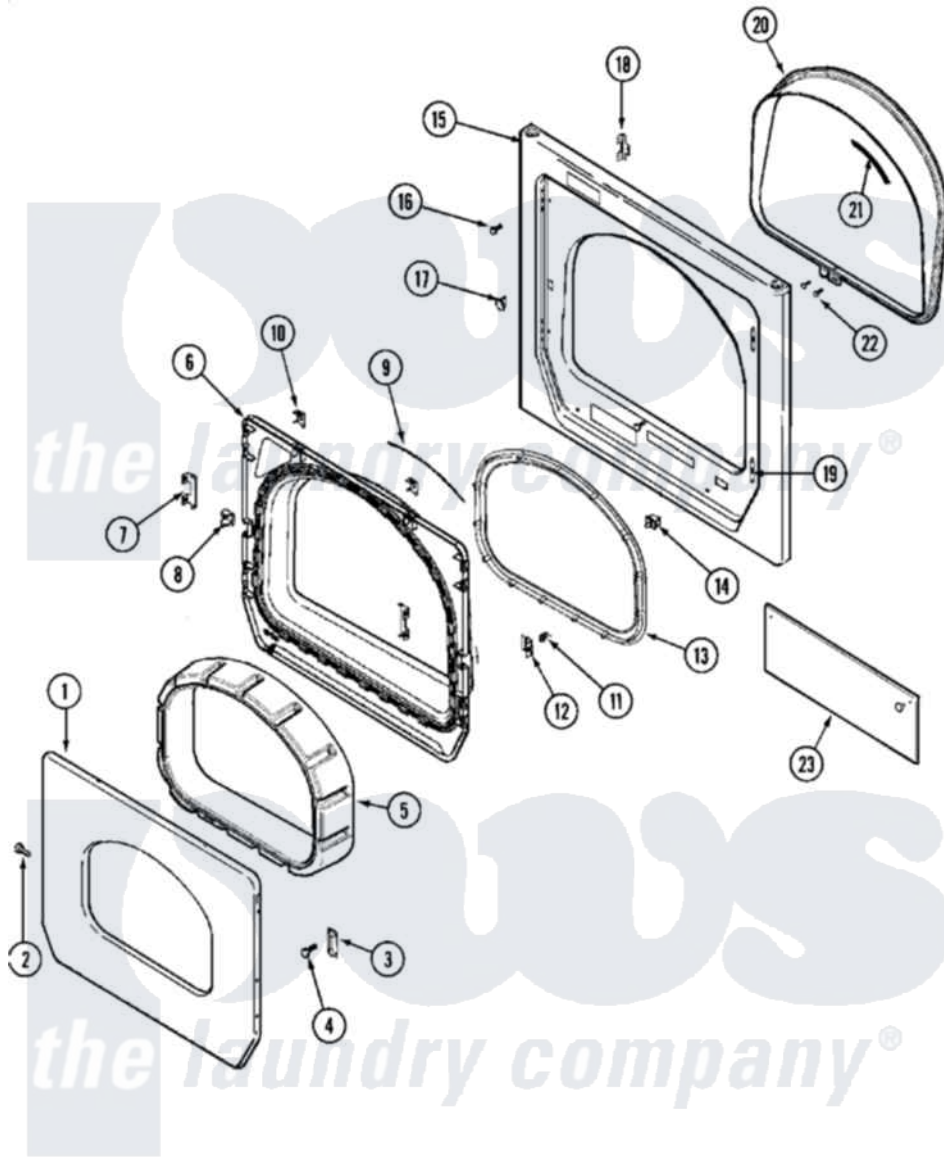

# Maytag MLE19PRAZW 03 - DOOR (DRYER)

Maytag [Residential Maytag MLE19PRAZW Dryer Parts](#) Parts Diagram 03 - DOOR (DRYER)  
 Click on the part number to view part

Item	Original Part Number	Replaced By	Status	Part Description
001	33001893		Not Available	LABEL, OPEN DOOR (DRYER)
"	<a href="#">33002015</a>			Door, Outer
002	<a href="#">22002063</a>			Screw No.8-18AB Wafer Head
003	<a href="#">33002017</a>			Hinge, Door
004	22002062	<a href="#">98006631</a>		Screw
005	22002300	<a href="#">9740848</a>		Screw, Mixing Valve Mounting
"	33002018	<a href="#">33002780</a>		Door Tunnel W` Handle
006	<a href="#">33002020</a>			Door, Inner W/Seal
007	<a href="#">22002038</a>			Clip, Door
008	33002111	<a href="#">33001763</a>		Plug, Inner Door
009	<a href="#">33002094</a>			Seal, Door
010	<a href="#">22002039</a>			Clip, Door
011	<a href="#">33001761</a>			Strike, Door
012	33002110	<a href="#">33001793</a>		Bracket, Strike
013	33002022	<a href="#">33002607</a>		Lens, Door
"	<a href="#">33002607</a>			Lens, Door

014	33001509	<a href="#">W10169313</a>	Switch-Dor
015	33001711	<a href="#">33002936</a>	Medallion-
"	33002051	Not Available	SCREW, FRONT PANEL
"	<a href="#">33002081</a>		Panel, Front
016	33001486	<a href="#">98008544</a>	Screw
017	33001791	<a href="#">306436</a>	Door Latch Kit--W
018	<a href="#">33002025</a>		Twin Speednut
019	<a href="#">33001175</a>		Cover, Hinge Hole
020	<a href="#">33002026</a>		Extension, Tumbler Front
021	<a href="#">33001767</a>		Seal, Shroud
022	33001855	<a href="#">33002917</a>	Screw, No.10-16
023	<a href="#">33002048</a>		Fastener, Push
"	<a href="#">33002183</a>		Shield, Control Panel