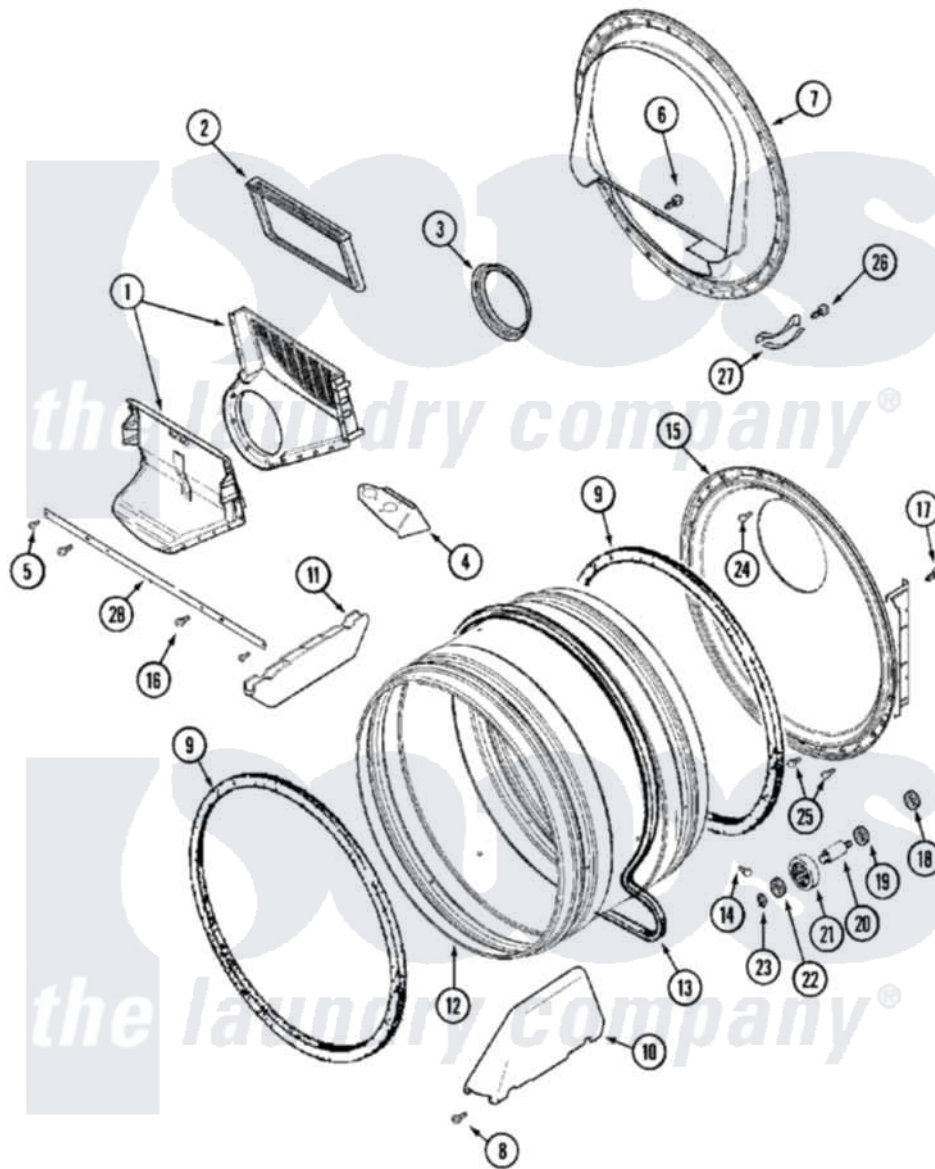

Maytag MLE19PRAZW 05 - TUMBLER (DRYER)

Maytag Residential Maytag MLE19PRAZW Dryer Parts Parts Diagram 05 - TUMBLER (DRYER)
 Click on the part number to view part

Item	Original Part Number	Replaced By	Status	Part Description
001	33001799			Outlet Duct Assembly Note: Outlet Duct Assembly
002	33001804	33002790		Lint Filter
003	33001758	33002560		Seal, Blower
004	33001837			Cover, Thermostat
005	22001995			Screw Note: Screw, Tumbler Front And Shroud
006	NLA		Not Available	SCREW, OUTLET DUCT
007	33001802			Front, Tumbler
008	33001855	33002917		Screw, No.10-16
009	33001807			Seal, Tumbler
010	33002032			Baffle
011	33001755			Baffle
012	33001794	33001889		Tumbler
013	33001777	33002535		V-Belt
014	33001788	33002973		Screw, No.9-15 X 1.00 Hx WS
015	33001801			Back, Tumbler

016	33001768		Screw, Shroud Note: Screw, Shroud And Outlet Duct
017	22001995		Screw Note: Screw, Tumbler Front And Shroud
018	33001443		Nut, Hex
019	Y313347	312535	Washer, Vault Mounting Brk.
020	Y312948	6-3129480	Shaft- Tumbler
021	Y303373	12001541	Drum Roller/Washer Assembly--W
022	312535		Washer, Vault Mounting Brk.
023	410233	9703438	Ring-Retrn
024	210932		Screw, No.8 X 9/16 Ctsk Note: Screw, Inlet Duct
025	22001996	3370225	Screw
026	210720		Rivet, Bearing To Tumbler Fmt
027	306508		Tumbler Bearing Kit ---W
028	33002039		Brace, Tumbler Front