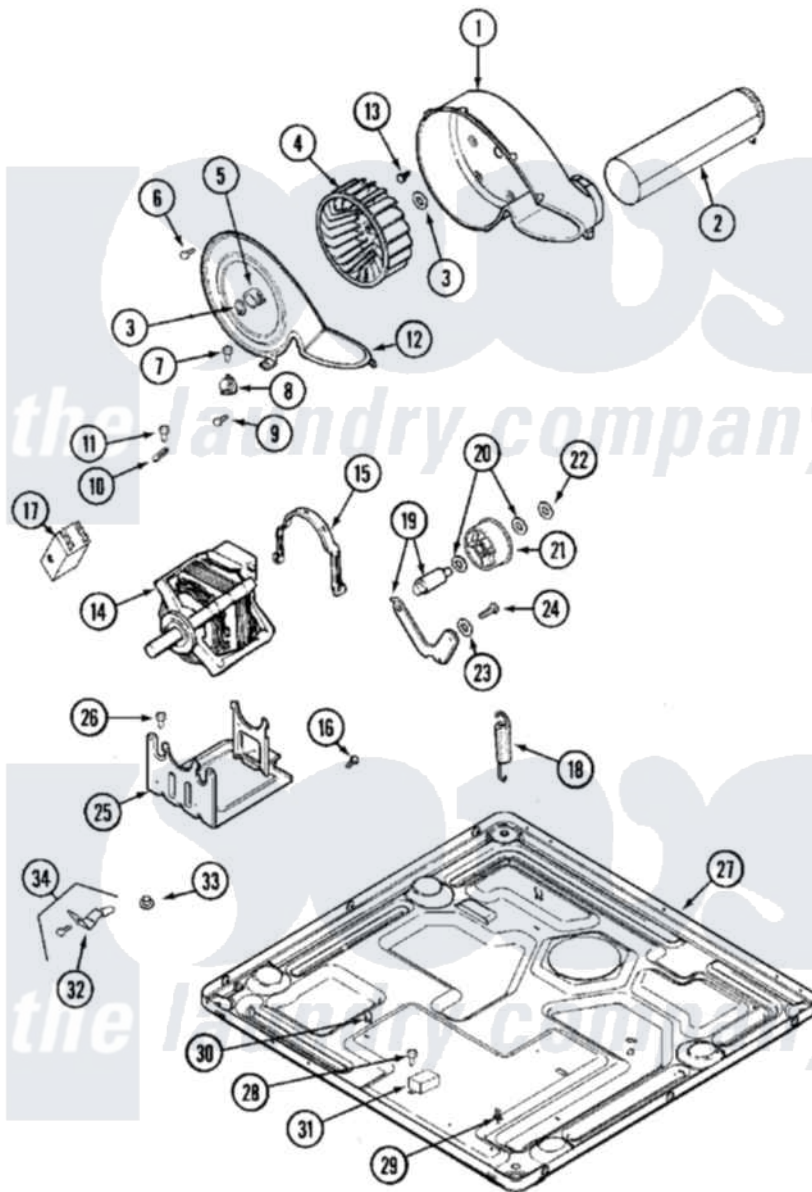

# Maytag MLE19PRAZW 07 - MOTOR DRIVE (DRYER)

Maytag [Residential Maytag MLE19PRAZW Dryer Parts](#) Parts Diagram 07 - MOTOR DRIVE (DRYER)  
 Click on the part number to view part

Item	Original Part Number	Replaced By	Status	Part Description
001	<a href="#">33001789</a>			Housing, Blower
002	<a href="#">22001995</a>			Screw Note: Screw, Tumbler Front And Shroud
"	<a href="#">33002185</a>			Duct Assembly, Exhaust
003	410233	<a href="#">9703438</a>		Ring-Retrn
004	<a href="#">33001790</a>			Wheel, Blower
"	<a href="#">33002797</a>			Wheel, Blower
005	<a href="#">312967</a>			Clamp, Blower Housing
006	33001855	<a href="#">33002917</a>		Screw, No.10-16
007	<a href="#">Y313561</a>			Screw----NA
008	<a href="#">303392</a>			Thermostat, Cycling
"	<a href="#">33303391</a>			Thermostat, Cycling
009	22001996	<a href="#">3370225</a>		Screw
010	<a href="#">33001762</a>			Fuse, Thermal
011	22001996	<a href="#">3370225</a>		Screw
012	33001796	<a href="#">33002711</a>		Cover, Blower Housing
013	314818	<a href="#">1163839</a>		Screw