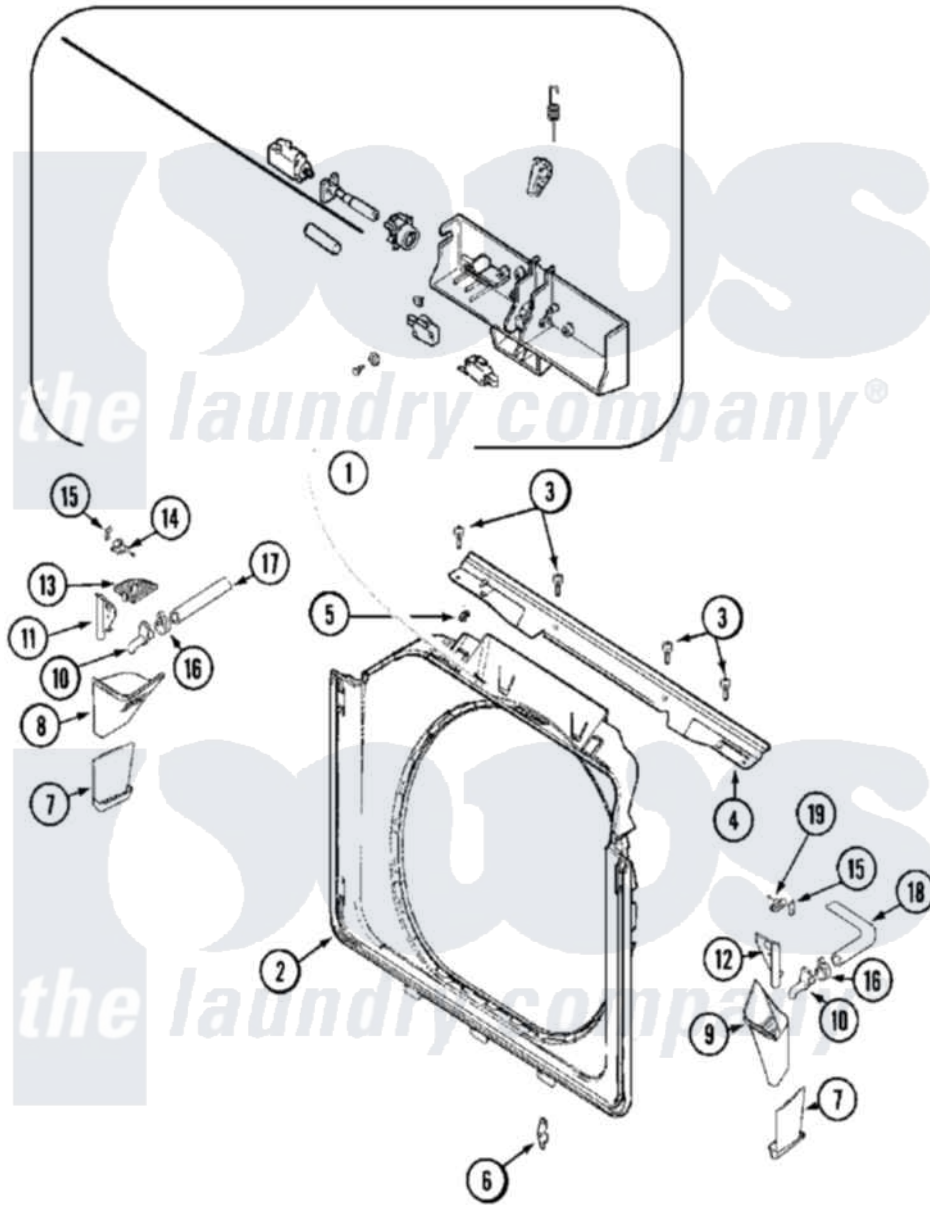

Maytag MLE19PRAZW 09 - DOOR SHROUD & DOOR LATCH ASSEMBLY (WASH)

Maytag [Residential Maytag MLE19PRAZW Dryer Parts](#) Parts Diagram 09 - DOOR SHROUD & DOOR LATCH ASSEMBLY (WASH)

[Click on the part number to view part](#)

Item	Original Part Number	Replaced By	Status	Part Description
001	NLA		Not Available	LATCH, ASSY. (DOM/COMMERCIAL)
002	22002506			Shroud And Dispenser Hose
"	22003653			Retainer, Dispenser Hose
003	22001995			Screw Note: Screw, Tumbler Front And Shroud
004	22003908			Vapor Barrier
"	33002202	33002477		Support, Door Lock
"	33002203			Clip, Hose
005	22002014			Clip, Harness To Support
006	22002095	12001994		Cover
"	33001764			Cover, Hinge Hole
"	33001787			Screw, Hinge Note: Screw, Hinge Hole Cover
007	33002195			Grate, Overflow
"	33002196			Grate, Overflow

008	33002197		Cup, Bleach Dispenser
009	33002198		Cup, Fabric Softener Dispenser
010	33002199		Spout, Dispenser Fill
011	33002200		Cap, Bleach Dispenser
012	33002201		Cap, Fabric Softener
013	33002204		Screen, Bleach Cup
014	22002230	400021-1	Screw
"	33002205		Retainer, Bleach Cup
015	33002206		Fastener, J Type
016	205161	489503	Clamp
017	22003653		Retainer, Dispenser Hose
"	33002207		Hose, Bleach
018	33002208		Hose, Fabric Softener
019	22002230	400021-1	Screw
"	22003653		Retainer, Dispenser Hose
"	33002209		Retainer, Fabric Softener
020	22002484	Not Available	LABEL, BLEACH
"	22002485	Not Available	LABEL, FABRIC SOFTENER
"	22002486	Not Available	LABEL, LOADING INSTRUCTIONS
"	22002487	Not Available	LABEL, ADD DETERGENT