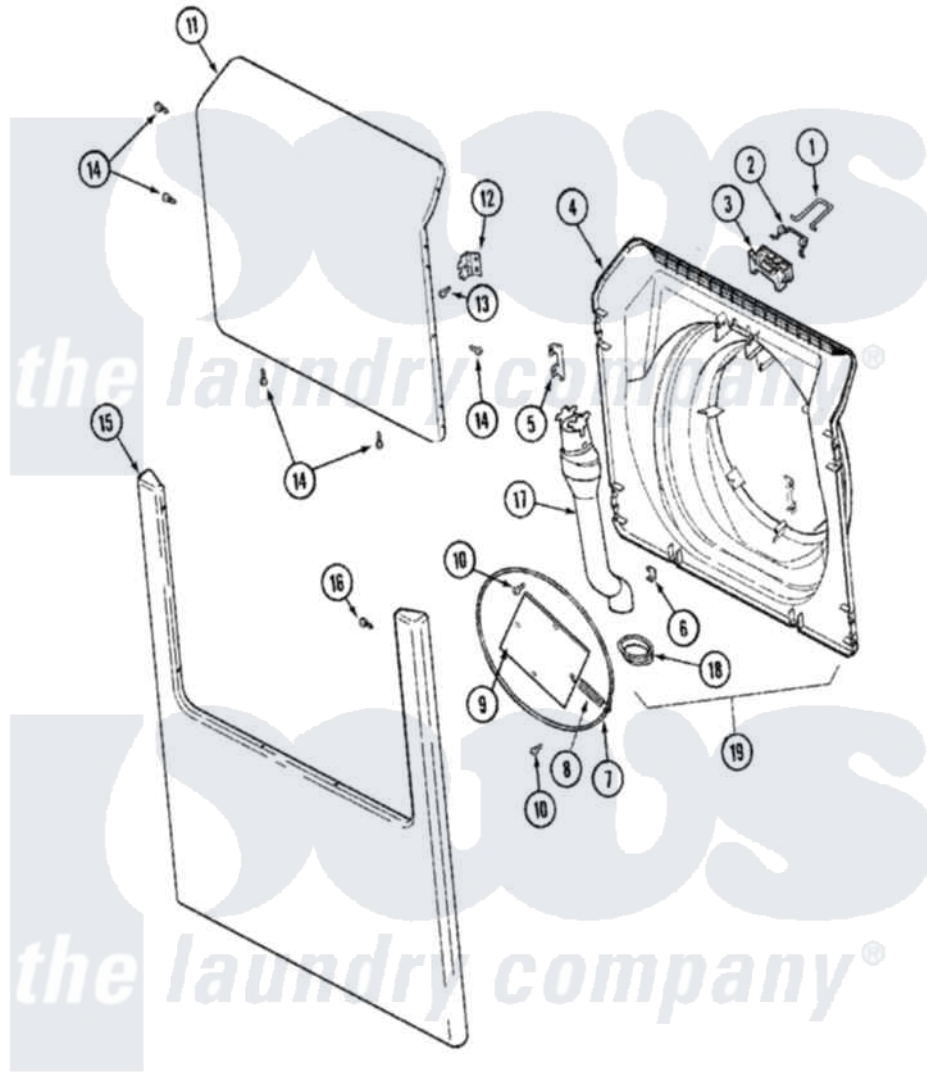

Maytag MLE19PRAZW 10 - DOOR & FRONT PANEL (WASHER)

Maytag [Residential Maytag MLE19PRAZW Dryer Parts](#) Parts Diagram 10 - DOOR & FRONT PANEL (WASHER)
 Click on the part number to view part

Item	Original Part Number	Replaced By	Status	Part Description
001	22002002	22003222		Hoop, Lock
002	22002003			Spring, Latch
003	22002168			Support, Lock Hoop
004	22002539	22003083		Liner, Door Assembly W/Vent
"	22003076	22003083		Liner, Door Assembly W/Vent
"	22003800			Inner Door/Vented
"	33002210	22003083		Liner, Door Assembly W/Vent
005	22002038			Clip, Door
006	22002039			Clip, Door
007	22002104			Frame, Wire
"	W10124350		Not Available	NOT REQUIRED PART OR SEE NOTE
008	22002356			Spring, Plate
"	W10124350		Not Available	NOT REQUIRED PART OR SEE NOTE
009	22002094			Frame, Wire
"	W10124350		Not Available	NOT REQUIRED PART OR

010	22002007		Not Available	SEE NOTE
"	W10124350		Not Available	NOT REQUIRED PART OR SEE NOTE
011	22001979			Door, Outer
"	22002333			Label, Open Door
012	NLA		Not Available	Hinge w/no offset
013	22002062	98006631		Screw
014	22002063			Screw No.8-18AB Wafer Head
015	22002241	22002836		Panel, Front
016	22002243			Screw, Front Panel And Hinge
"	22002244			Clip, Grounding
017	22002990	22003850		Vent Tube Assembly
018	22003075			Grommet, Vent Tube
019	22003083			Liner, Door Assembly W/Vent