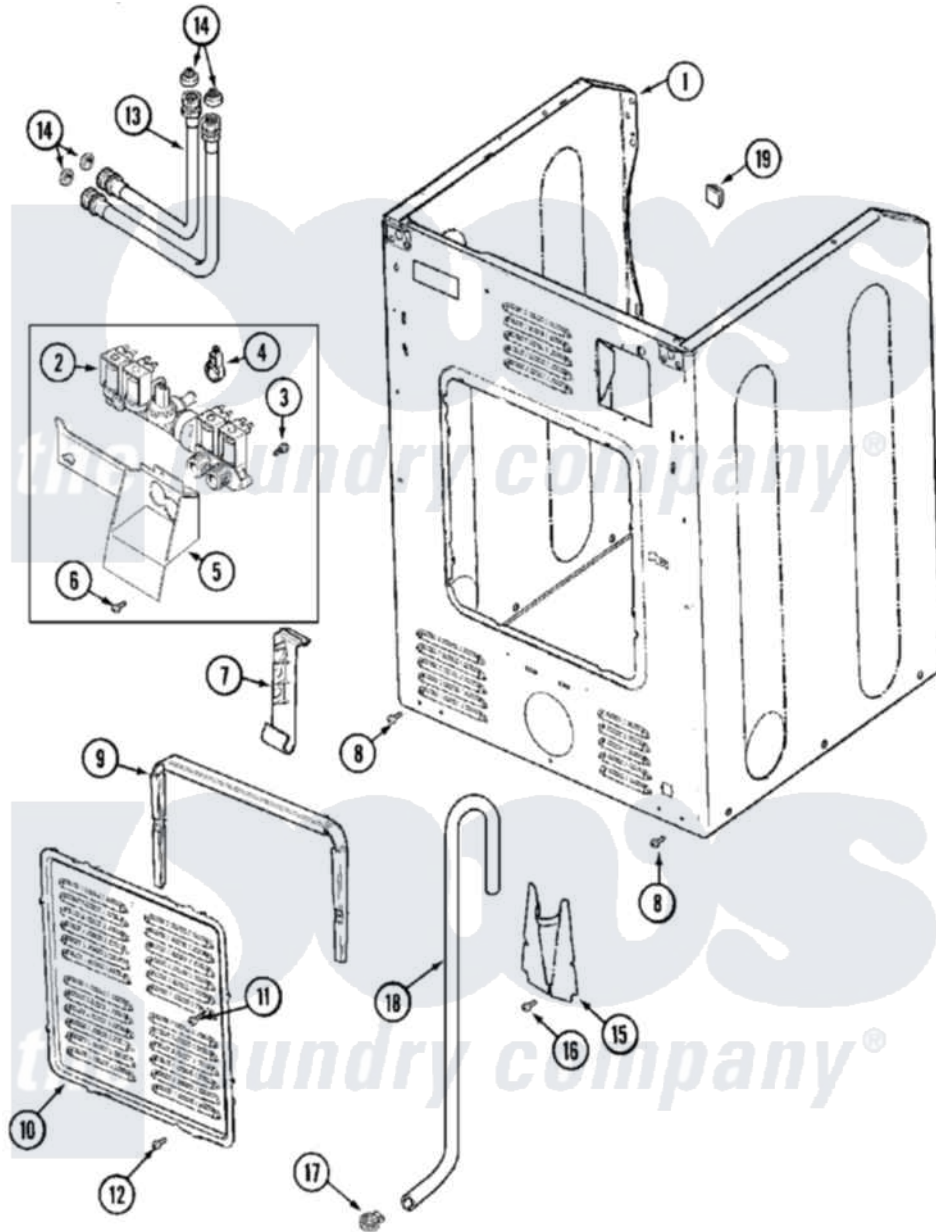

# Maytag MLE19PRAZW 11 - CABINET-REAR (WASHER)

Maytag Residential Maytag MLE19PRAZW Dryer Parts Parts Diagram 11 - CABINET-REAR (WASHER)  
 Click on the part number to view part

Item	Original Part Number	Replaced By	Status	Part Description
001	<a href="#">213007</a>			Xfor Cabinet See Cabinet, Back
"	<a href="#">22001995</a>			Screw Note: Screw, Tumbler Front And Shroud
"	22003367	<a href="#">22004095</a>		Hinge, Plastic
"	NLA		Not Available	CABINET ASSY. (WHT)
002	<a href="#">33002211</a>			Valve, Water
003	<a href="#">22002436</a>			Screw, Water Valve Bracket
004	205161	<a href="#">489503</a>		Clamp
005	<a href="#">33002212</a>			Bracket, Water Valve
006	22001996	<a href="#">3370225</a>		Screw
007	<a href="#">33002213</a>			Rack, Hose
008	<a href="#">22001995</a>			Screw Note: Screw, Tumbler Front And Shroud
009	<a href="#">22002022</a>			Spacer, Access Panel
010	<a href="#">22002092</a>			Panel, Access
011	22002295	<a href="#">67006908</a>		Screw, Ice Rack

012	22001996	<a href="#">3370225</a>	Screw
013	33002214	<a href="#">202860</a>	Inlet Hose Assembly
014	<a href="#">Y013783</a>		Washer, Inlet Hose
015	22002093	<a href="#">22002704</a>	Cover, Drain Hose
016	<a href="#">22001995</a>		Screw Note: Screw, Tumbler Front And Shroud
017	22001984	<a href="#">285655</a>	Clamp, Hose
018	12001659	<a href="#">12001807</a>	Drain Hose Kit
"	22002891	<a href="#">12001807</a>	Drain Hose Kit
"	<a href="#">22002892</a>		Retainer, Drain Hose
"	22002893	<a href="#">8539404</a>	Tie-Wire
019	NLA	Not Available	PLUG, HOLE