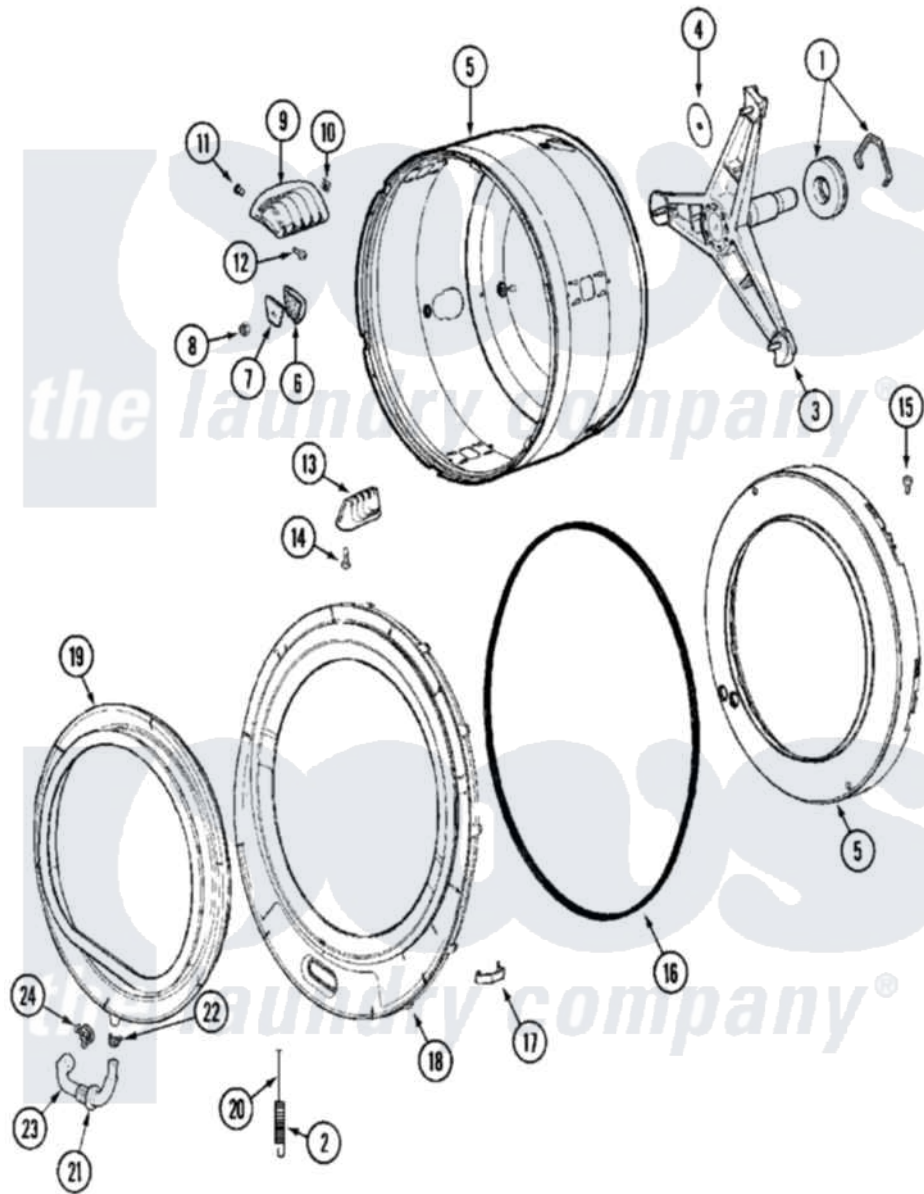

Maytag MLE19PRAZW 13 - SPINNER ASSEMBLY & OUTER TUB COVER(WASH)

Maytag [Residential Maytag MLE19PRAZW Dryer Parts](#) Parts Diagram 13 - SPINNER ASSEMBLY & OUTER TUB COVER(WASH)

[Click on the part number to view part](#)

Item	Original Part Number	Replaced By	Status	Part Description
001	12001478	12002022		Lip Seal Kit
002	22002099			Spring, Tub
003	22002123			Tube, Molykote
"	22002897	W10181639		Support
"	22003925	W10181639		Support
004	22002023			Washer, Plastic
005	22002115	6-2717080		Spinner As
006	22002021	22002482		Washer, Profile
007	22002020			Washer, Spinner Support
008	22002122	2207454		Nut, Hex
009	22001985			Baffle, Drip
010	22002009			Grommet, Baffle
011	22001999			Grommet, Baffle
012	22002325	22003556		Screw, Baffle
013	22001986			Baffle, Drip

014	22002059		Screw, Baffle
015	22002028	Not Available	PART NEVER USED IN PRODUCTION
"	NLA	Not Available	SCREW, BALANCE RING
016	22002077		Seal, Tub Cover
017	22002050		Clip, Tub To Cover
018	22003212		Cover, Tub --W
"	22004254		Cover, Tub W/Sealandcaps AspK
019	12001772	12002533	Boot Kit
"	22001978	12002533	Boot Kit
020	22002327		Wire, Boot Clamp
021	22003074		Guard, Hose
022	Y22003072		CLAMP, HOSE DOUBLE WIRE
023	22003071	22004477	Drain Hose, Door Boot
024	22003073	596669	Clamp, Manifold