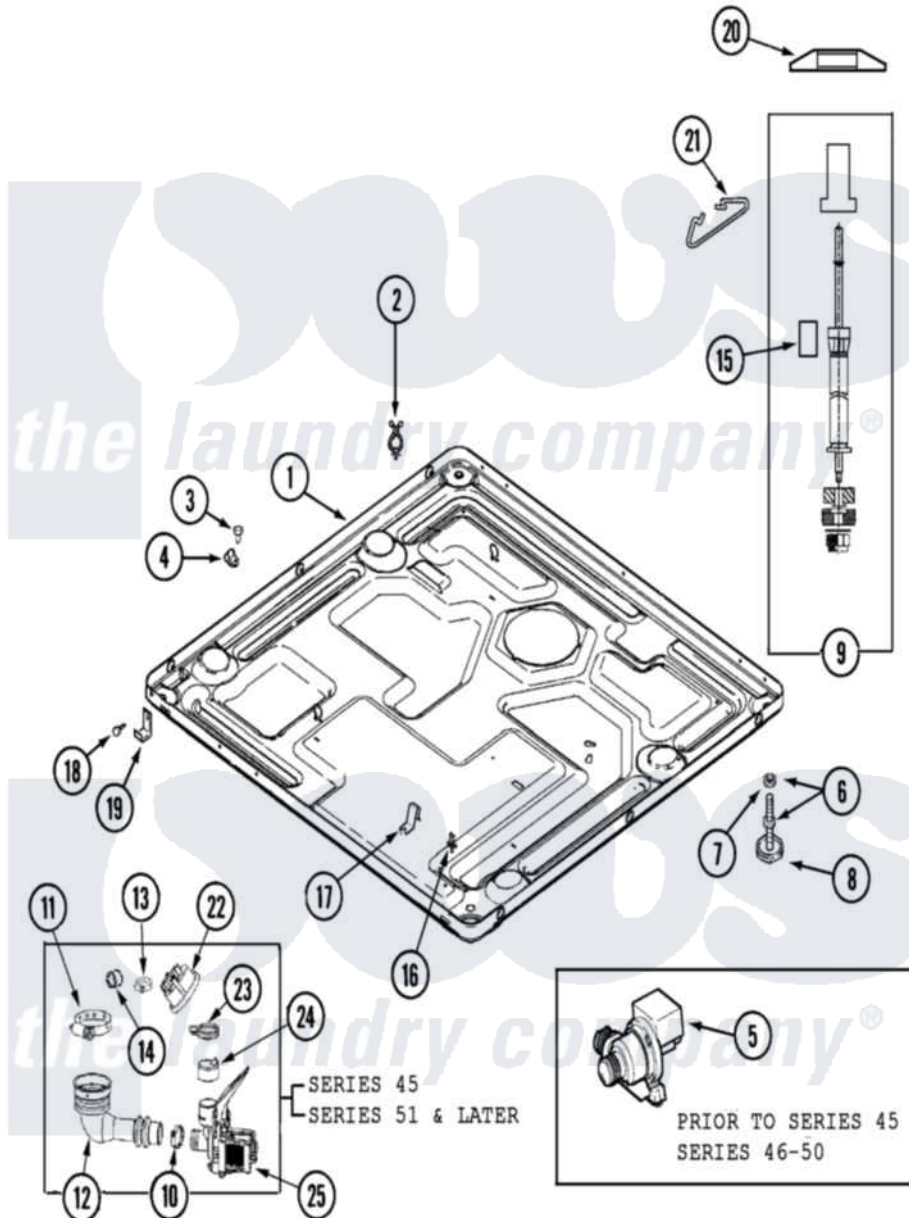

# Maytag MLE19PRAZW 14 - BASE (WASHER)

Maytag [Residential Maytag MLE19PRAZW Dryer Parts](#) Parts Diagram 14 - BASE (WASHER)  
 Click on the part number to view part

Item	Original Part Number	Replaced By	Status	Part Description
001	22002240	<a href="#">22003435</a>		Base, Assembly
"	<a href="#">22003580</a>			Base, Assembly
002	315471	<a href="#">22003298</a>		Retainer, Wire
"	<a href="#">33001989</a>			Retainer, Vault Switch
003	<a href="#">Y313561</a>			Screw---NA
004	<a href="#">22002014</a>			Clip, Harness To Support
005	22002939	<a href="#">22003059</a>		Pump, Drain
006	22001915	<a href="#">22003544</a>		Adjustable Leg W/Foot And Nut
007	Y052740	<a href="#">62739</a>		Nut, Lock
008	<a href="#">210684</a>			Foot, Adjustable Leg
009	<a href="#">22001988</a>			Strut Assembly-Rear
010	22001984	<a href="#">285655</a>		Clamp, Hose
011	22002053	<a href="#">696392</a>		Hose Clamp
012	<a href="#">22003262</a>			Hose, Tub To Pump Outlet
"	<a href="#">22003263</a>			Screw, Sump Cap
013	22003295	<a href="#">285655</a>		Clamp, Hose

014	<a href="#">22003261</a>		Plug, Outer Tub
015	<a href="#">33002224</a>		Sleeving, Braided
016	Y313262	<a href="#">W10116752</a>	Retainer-
017	<a href="#">22002244</a>		Clip, Grounding
018	<a href="#">33002190</a>		SCrew, C BraCe, BraCket, Cabinet
019	<a href="#">22002239</a>		Clip, Front Panel
020	<a href="#">33002222</a>		Deflector, Water
021	<a href="#">33002223</a>		Restrainer, Tube
022	<a href="#">22003728</a>		Switch, Pressure Items 22-30 Listed As Series
"	NLA	Not Available	BAG, PLASTIC W/DRAWSTRING
023	22002853	<a href="#">285655</a>	Clamp, Hose
024	<a href="#">22003268</a>		Cap, Rubber
025	22003244	<a href="#">25001052</a>	Pump Assembly