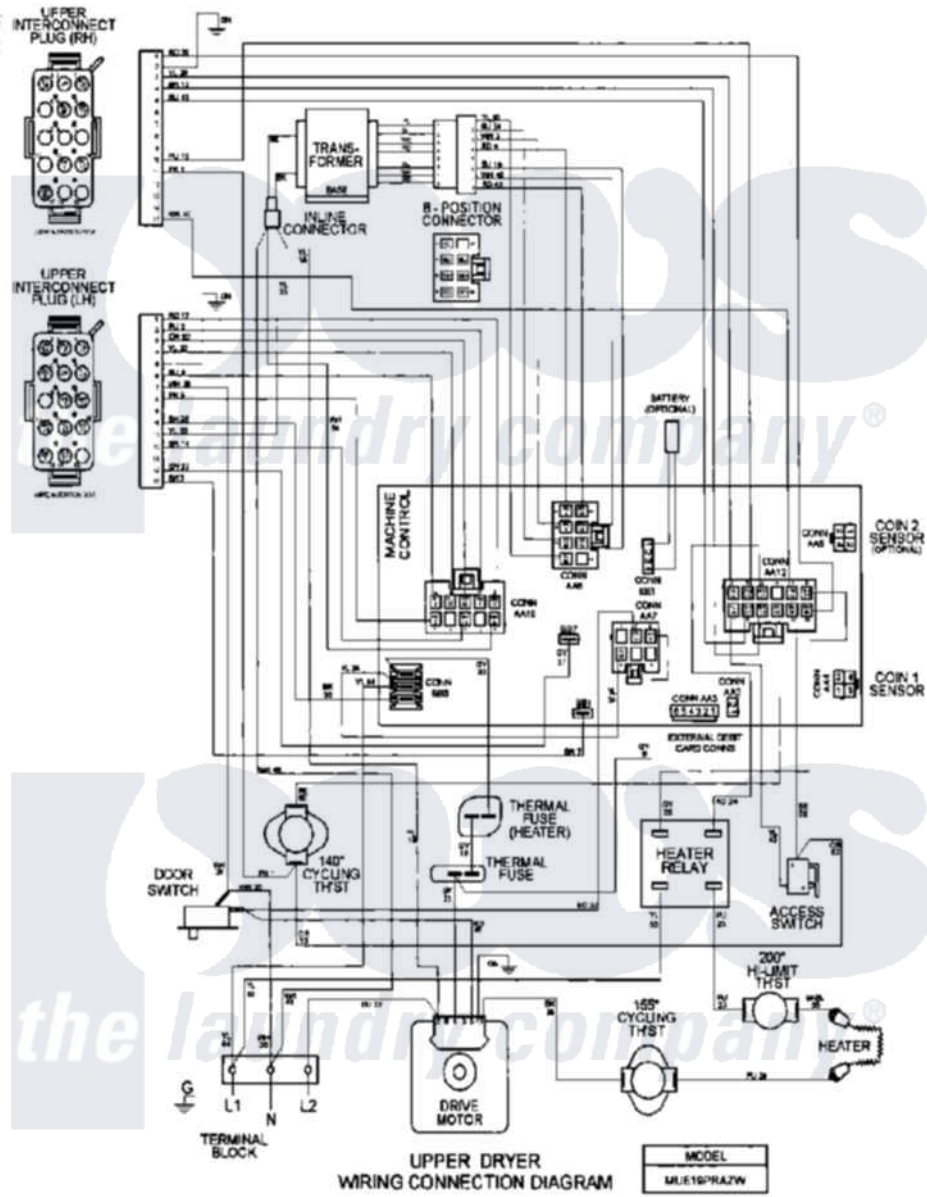

# Maytag MLE19PRAZW 15 - WIRING INFORMATION

Maytag Residential Maytag MLE19PRAZW Dryer Parts Parts Diagram 15 - WIRING INFORMATION  
 Click on the part number to view part

Item	Original Part Number	Replaced By	Status	Part Description
001	NLA		Not Available	WIRING INFORMATION