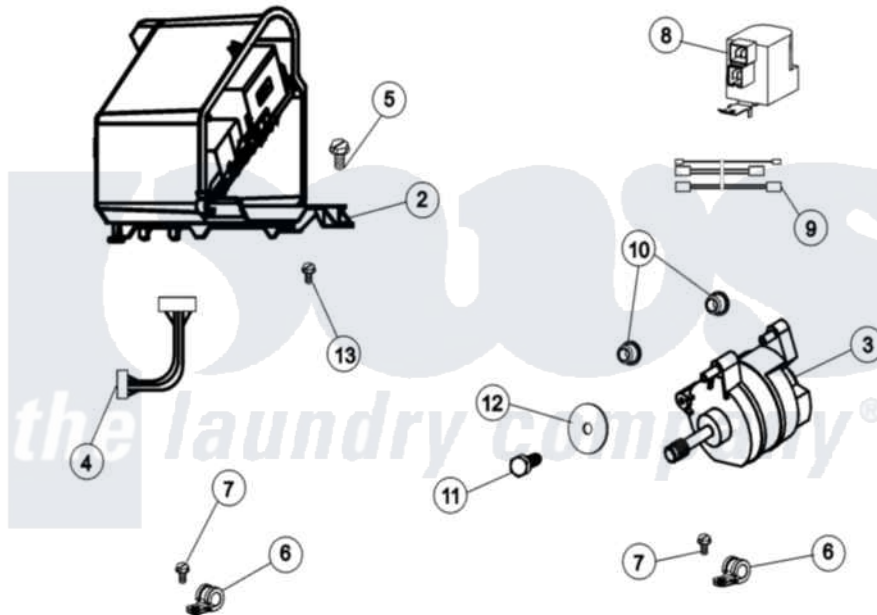

Maytag MLE19PRAZW 16 - MOTOR & MOTOR CONTROL

(SEE TEXT FOR ITEMS 2, 3, 4 AND 8)

Maytag Residential Maytag MLE19PRAZW Dryer Parts Parts Diagram 16 - MOTOR & MOTOR CONTROL
 Click on the part number to view part

Item	Original Part Number	Replaced By	Status	Part Description
001	12002039			Neptune Motor Conversion Kit
002	22004046			Control Assembly, Motor
003	22003856			Motor, Variable Speed
004	22004047	22004212		Motor Harness
005	33002190			SCrew, C BraCe, BraCket, Cabinet
006	22004102			P Clips
007	22002300	9740848		Screw, Mixing Valve Mounting
008	22003854	22003858		EMI Suppression Filter, 16a
009	22004101			Repair Jumper Harness
010	22003329			Isolator, Motor
011	22003686			Bolt, Motor
012	22002320			Washer, Belt Tension Bolt
013	22004103			Screw