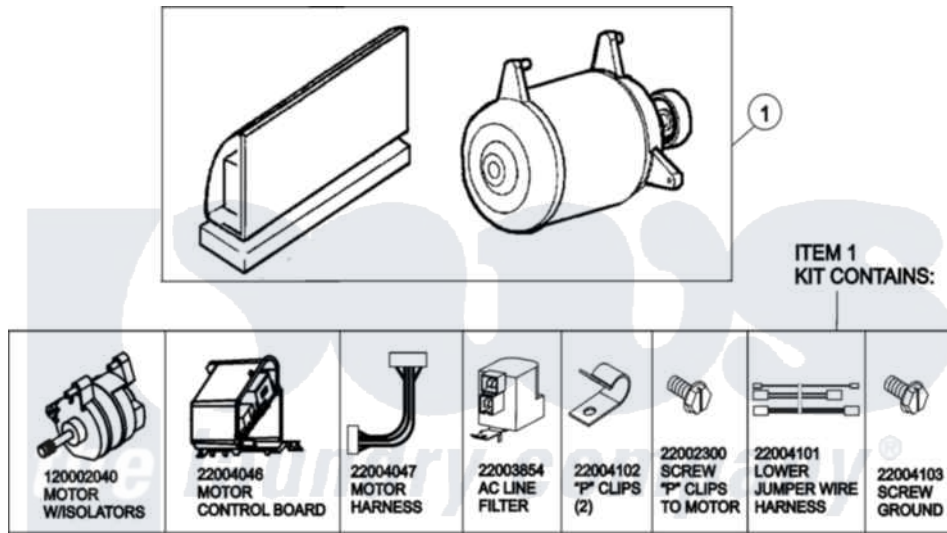

Maytag MLE19PRAZW 16 - MOTOR & MOTOR CONTROL

(SEE TEXT FOR ITEMS 2, 3, 4 AND 8)

Maytag Residential Maytag MLE19PRAZW Dryer Parts Parts Diagram 16 - MOTOR & MOTOR CONTROL
 Click on the part number to view part

Item	Original Part Number	Replaced By	Status	Part Description
001	12002039			Neptune Motor Conversion Kit
002	22004046			Control Assembly, Motor
003	22003856			Motor, Variable Speed
004	22004047	22004212		Motor Harness
005	33002190			SCrew, C BraCe, BraCket, Cabinet
006	22004102			P Clips
007	22002300	9740848		Screw, Mixing Valve Mounting
008	22003854	22003858		EMI Suppression Filter, 16a
009	22004101			Repair Jumper Harness
010	22003329			Isolator, Motor
011	22003686			Bolt, Motor
012	22002320			Washer, Belt Tension Bolt
013	22004103			Screw