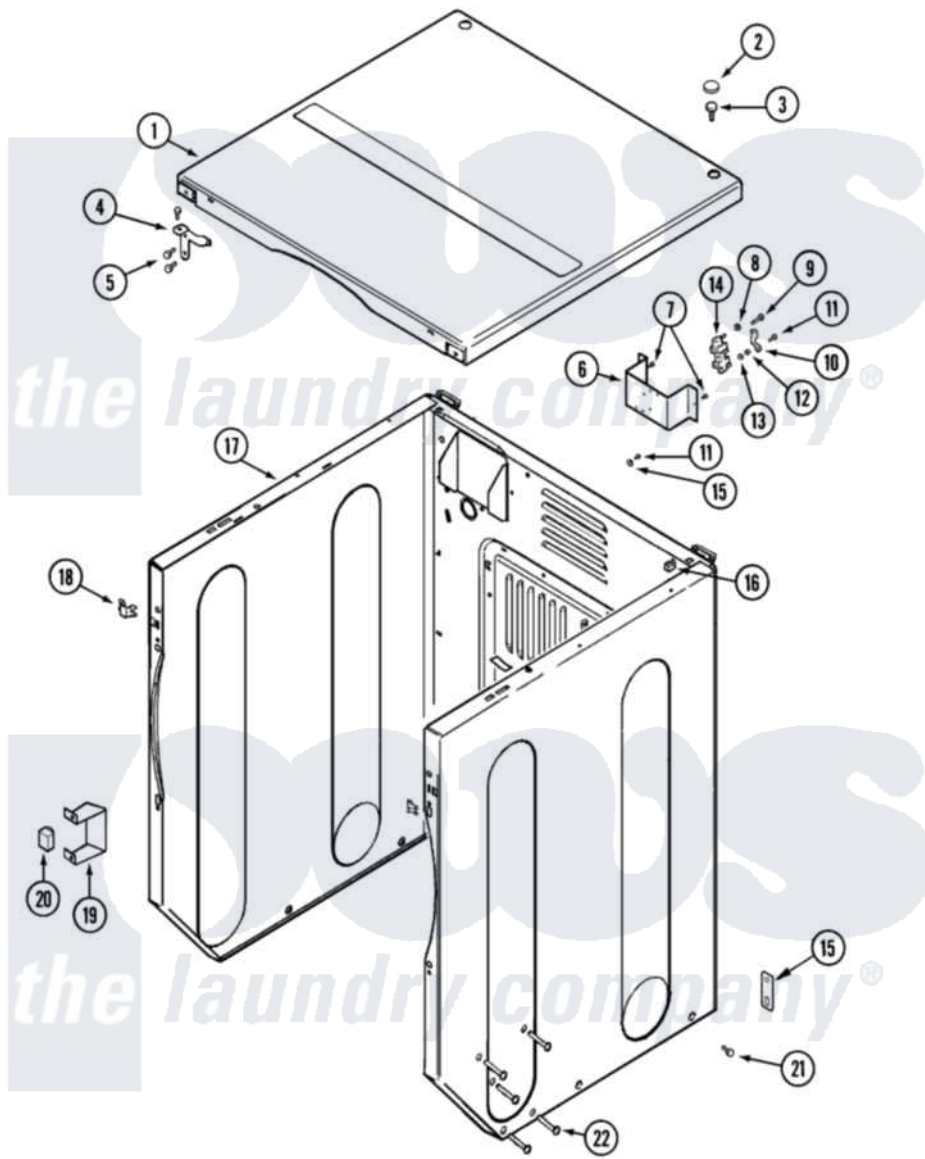

Maytag MLE19PRDYW 02 - CABINET-FRONT (DRYER)

Maytag Residential Maytag MLE19PRDYW Dryer Parts Parts Diagram 02 - CABINET-FRONT (DRYER)
 Click on the part number to view part

Item	Original Part Number	Replaced By	Status	Part Description
001	33002124			Cover, Top
002	33001997			Plug, Hole
003	22001883	214354		Screw, Top Cover To Cabnt.
004	33001998			Bracket, Top Cover
"	33001999			Bracket, Top Cover
005	22001995			Screw Note: Screw, Tumbler Front And Shroud
006	NLA		Not Available	BRACKET, TERMINAL BLOCK---NA
007	22001995			Screw Note: Screw, Tumbler Front And Shroud
008	Y311270			Washer, Terminal Block
009	Y312209	W10001200		Screw
010	Y312184			Strap, Grounding
011	NLA		Not Available	SCREW, GROUND STRAP
012	311484	112432		Nut
013	311093			Washer, Terminal Connection