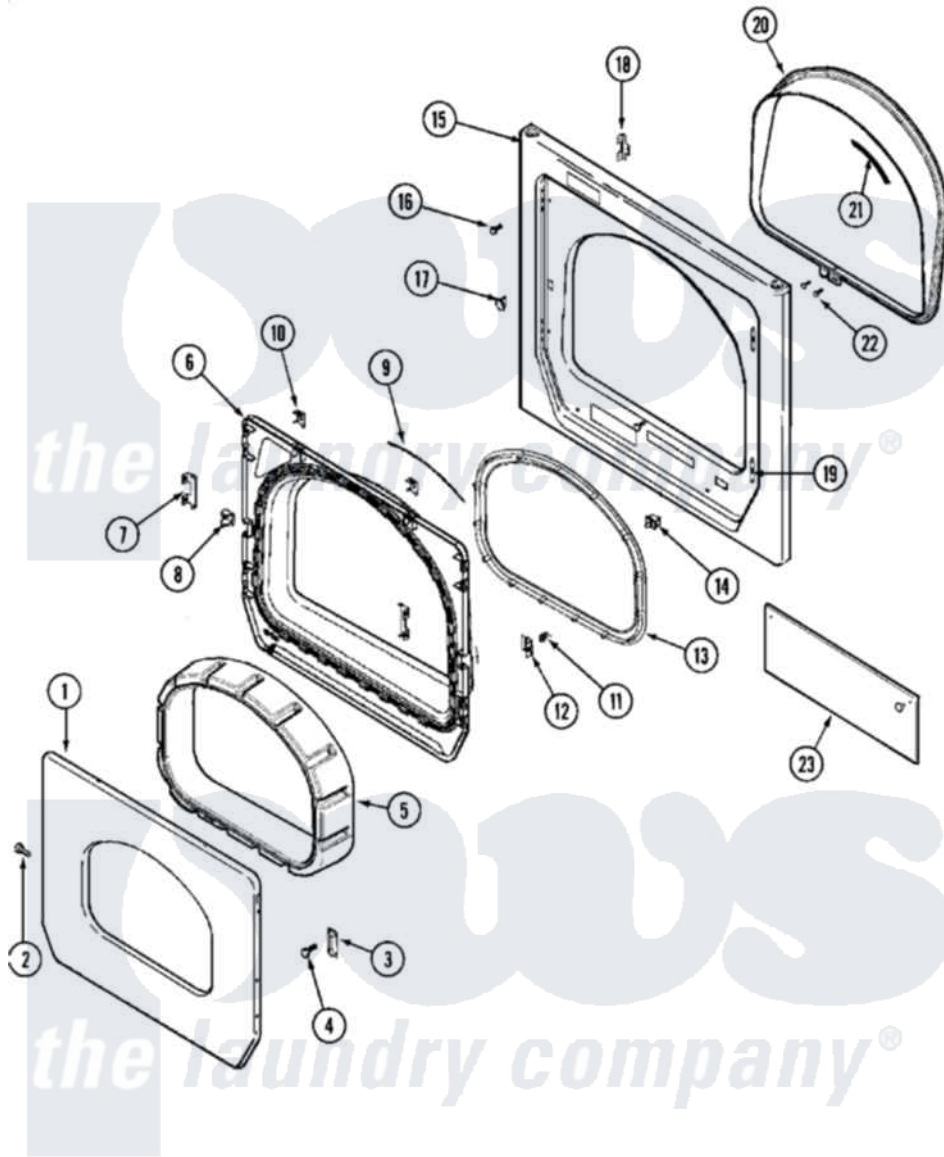

Maytag MLE19PRDYW 03 - DOOR (DRYER)

Maytag Residential Maytag MLE19PRDYW Dryer Parts Parts Diagram 03 - DOOR (DRYER)
 Click on the part number to view part

Item	Original Part Number	Replaced By	Status	Part Description
001	33002015			Door, Outer
002	22002063			Screw No.8-18AB Wafer Head
003	33002017			Hinge, Door
004	22002062	98006631		Screw
005	22002300	9740848		Screw, Mixing Valve Mounting
"	33002780			Door Tunnel W` Handle
006	33002020			Door, Inner W/Seal
007	22002038			Clip, Door
008	33001763			Plug, Inner Door
009	33002094			Seal, Door
010	22002039			Clip, Door
011	33001761			Strike, Door
012	33001793			Bracket, Strike
013	33002607			Lens, Door
014	33001509	W10169313		Switch-Dor
015	33002051		Not Available	SCREW, FRONT PANEL

"	33002081		Panel, Front
016	33001486	98008544	Screw
017	33001791	306436	Door Latch Kit--W
018	33002025		Twin Speednut
019	33001175		Cover, Hinge Hole
020	33002026		Extension, Tumbler Front
021	33001767		Seal, Shroud
022	33001855	33002917	Screw, No.10-16
023	33002048		Fastener, Push
"	33002183		Shield, Control Panel