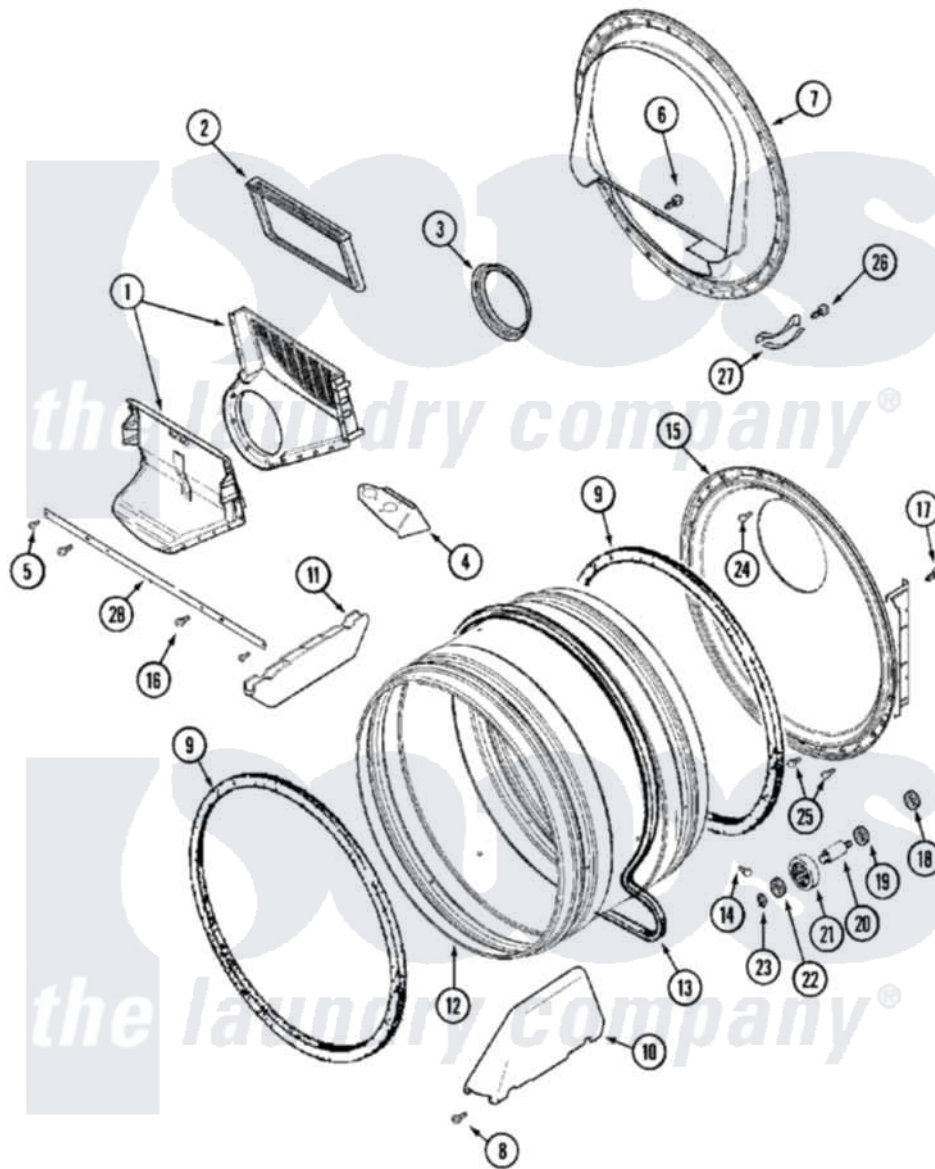

Maytag MLE19PRDYW 05 - TUMBLER (DRYER)

Maytag Residential Maytag MLE19PRDYW Dryer Parts Parts Diagram 05 - TUMBLER (DRYER)
 Click on the part number to view part

Item	Original Part Number	Replaced By	Status	Part Description
001	33001799			Outlet Duct Assembly Note: Outlet Duct Assembly
002	33002790			Lint Filter
003	33002560			Seal, Blower
004	33001837			Cover, Thermostat
005	22001995			Screw Note: Screw, Tumbler Front And Shroud
006	NLA		Not Available	SCREW, OUTLET DUCT
007	33001802			Front, Tumbler
008	33001855	33002917		Screw, No.10-16
009	33001807			Seal, Tumbler
010	33002032			Baffle
011	33001755			Baffle
012	33001794	33001889		Tumbler
013	33002535			V-Belt
014	33001788	33002973		Screw, No.9-15 X 1.00 Hx WS
015	33002770			Tumbler Back And Seal As-

015	35002713		Pack
"	33003037		Tumbler Back And Seal
016	33001768		Screw, Shroud Note: Screw, Shroud And Outlet Duct
017	22001995		Screw Note: Screw, Tumbler Front And Shroud
018	33001443		Nut, Hex
019	Y313347	312535	Washer, Vault Mounting Brk.
020	Y312948	6-3129480	Shaft- Tumbler
021	Y303373	12001541	Drum Roller/Washer Assembly--W
022	312535		Washer, Vault Mounting Brk.
023	410233	9703438	Ring-Retr
024	210932		Screw, No.8 X 9/16 Ctsk Note: Screw, Inlet Duct
025	22001996	3370225	Screw
026	210720		Rivet, Bearing To Tumbler Fmt
027	306508		Tumbler Bearing Kit ---W
028	33002039		Brace, Tumbler Front