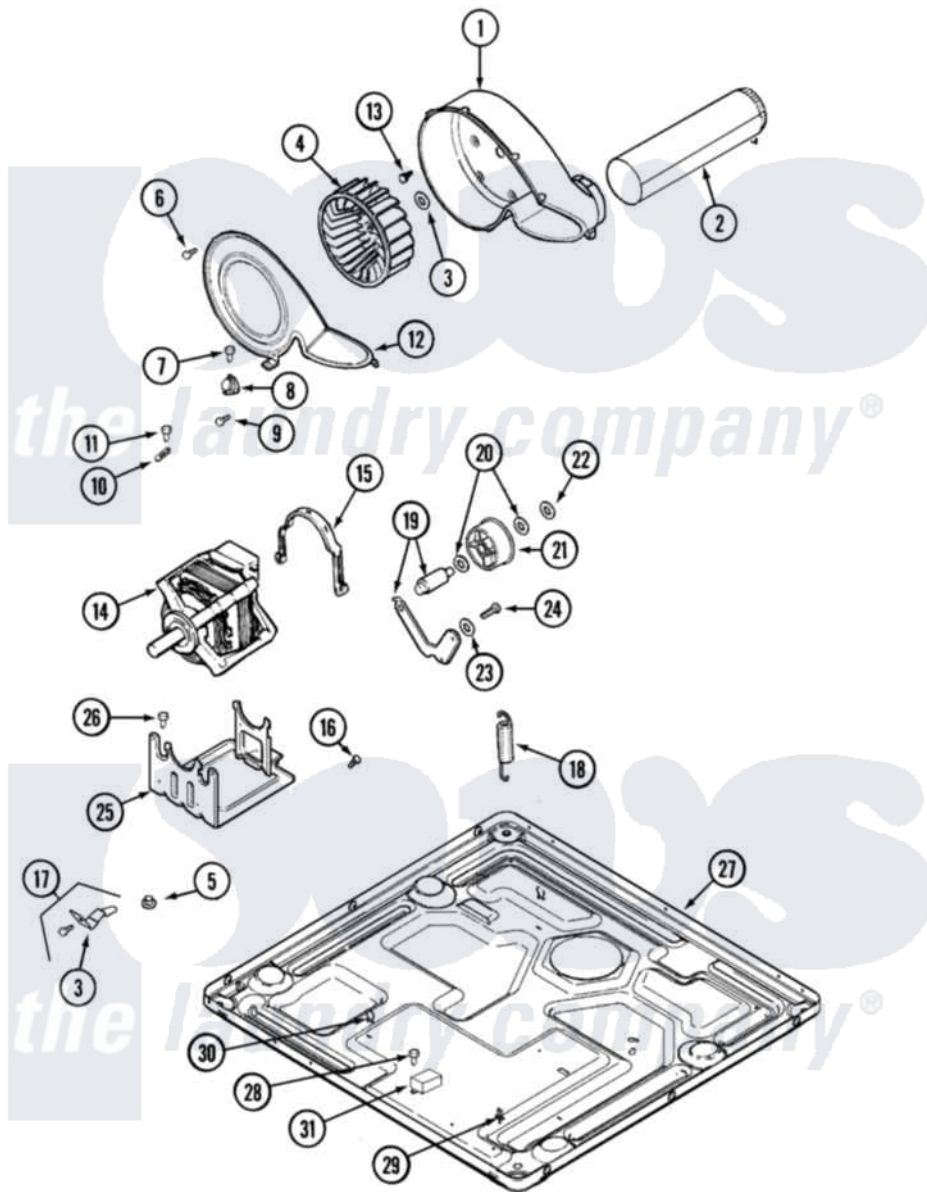

Maytag MLE19PRDYW 07 - MOTOR DRIVE (DRYER)

Maytag [Residential Maytag MLE19PRDYW Dryer Parts](#) Parts Diagram 07 - MOTOR DRIVE (DRYER)
 Click on the part number to view part

Item	Original Part Number	Replaced By	Status	Part Description
001	33001789			Housing, Blower
002	22001995			Screw Note: Screw, Tumbler Front And Shroud
"	33002185			Duct Assembly, Exhaust
003	22001995			Screw Note: Screw, Tumbler Front And Shroud
"	33002757			Bracket, RH, Base To Support
"	33002758			Bracket, LH, Base To Support
004	33002797			Wheel, Blower
005	33002044			Guide
006	33001855	33002917		Screw, No.10-16
007	Y313561			Screw----NA
008	303392			Thermostat, Cycling
"	33303391			Thermostat, Cycling
009	22002925	3370225		Screw
010	33001762			Fuse, Thermal
011	22002925	3370225		Screw

012	33002711		Cover, Blower Housing
013	Y313561		Screw---NA
014	33002795		Motor, Drive 60Hz
015	33002221	Y015825	Clip, Motor To Motor Support
016	910343	488234	Screw 8-32 X 1/4
017	12001551		Contains RT And LT Brackets
"	NLA	Not Available	BRACKET/SCREW PACKAGE
018	33002460	33002459	Assembly, Spring And Plug
019	33001840	6-3705180	Idler Arm
020	Y312527		Washer, Idler Shaft
021	33001783	6-3700340	Bearing- I
022	312958	354987	Ring, Retaining
023	315772		Sleeve, Idler Arm
024	Y014874		Screw, Idler Arm And Sleeve
025	33002817		Motor Support, Offset
026	Y313561		Screw---NA
027	314568	Y313559	Screw
"	33002049	302797	Grommet
"	33002050		Protector, Harness
"	33002467		Base
028	Y251119	3177991	Screw
029	33001989		Retainer, Vault Switch
030	410490		Spring, Retainer Wire Harness
031	315218		Shield, Transformer
"	33002186	W10133285	Transformer 120V To 22.5vac