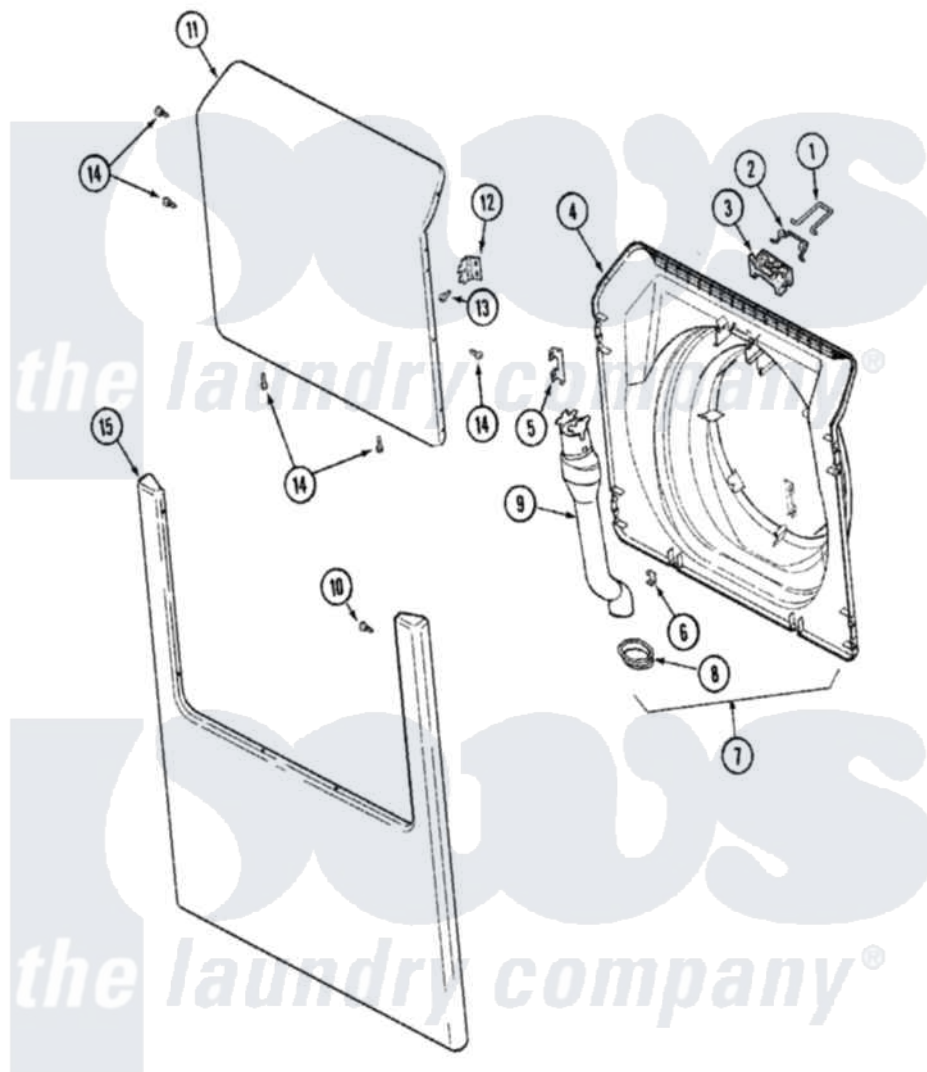

# Maytag MLE19PRDYW 09 - DOOR & FRONT PANEL (WASHER)

Maytag Residential Maytag MLE19PRDYW Dryer Parts Parts Diagram 09 - DOOR & FRONT PANEL (WASHER)  
 Click on the part number to view part

Item	Original Part Number	Replaced By	Status	Part Description
001	<a href="#">22003222</a>			Hoop, Lock
002	<a href="#">22002003</a>			Spring, Latch
003	<a href="#">22002168</a>			Support, Lock Hoop
004	<a href="#">22003800</a>			Inner Door/Vented
005	<a href="#">22002038</a>			Clip, Door
006	<a href="#">22002039</a>			Clip, Door
007	12001722			DOOR LINER W/VENT ASSY. (WHT)
008	<a href="#">22003075</a>			Grommet, Vent Tube
009	<a href="#">22003850</a>			Vent Tube Assembly
010	<a href="#">22002243</a>			Screw, Front Panel And Hinge
"	<a href="#">22002244</a>			Clip, Grounding
011	<a href="#">22001979</a>			Door, Outer
012	<a href="#">22002798</a>			Hinge, Door
013	22002062	<a href="#">98006631</a>		Screw
014	<a href="#">22002063</a>			Screw No.8-18AB Wafer Head
015	22002241	<a href="#">22002836</a>		Panel, Front