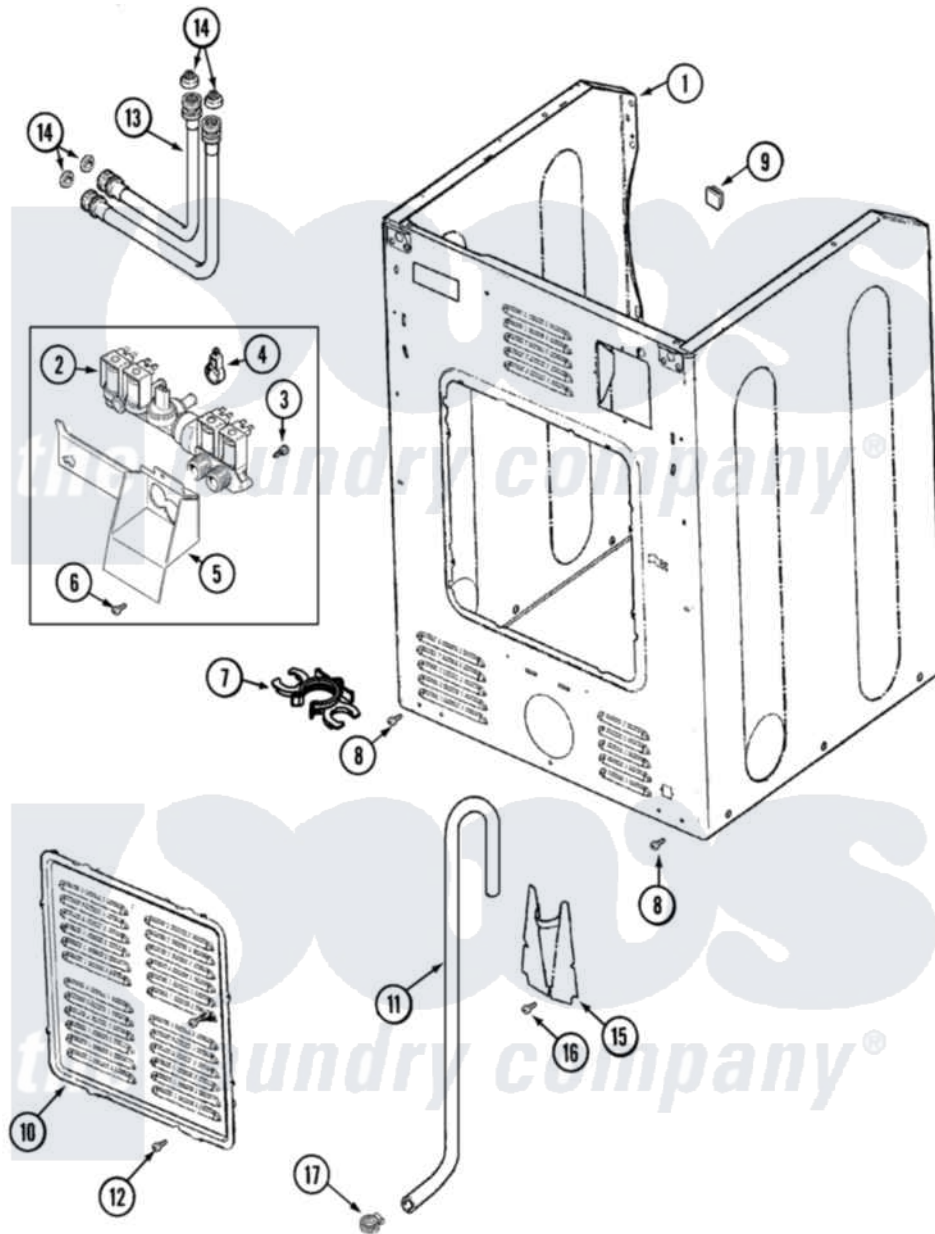

# Maytag MLE19PRDYW 10 - CABINET-REAR (WASHER)

Maytag Residential Maytag MLE19PRDYW Dryer Parts Parts Diagram 10 - CABINET-REAR (WASHER)  
 Click on the part number to view part

Item	Original Part Number	Replaced By	Status	Part Description
001	<a href="#">22003639</a>			Cabinet Assembly
"	<a href="#">33002190</a>			SCrew, C BraCe, BraCket, Cabinet
002	<a href="#">33002211</a>			Valve, Water
003	<a href="#">22002436</a>			Screw, Water Valve Bracket
004	205161	<a href="#">489503</a>		Clamp
005	<a href="#">33002212</a>			Bracket, Water Valve
006	22002925	<a href="#">3370225</a>		Screw
007	<a href="#">22002932</a>			Clip, Drain Hose
008	<a href="#">33002190</a>			SCrew, C BraCe, BraCket, Cabinet
009	NLA		Not Available	PLUG, HOLE
010	<a href="#">22004355</a>			Rear Access Panel
011	<a href="#">12001807</a>			Drain Hose Kit
"	<a href="#">22002892</a>			Retainer, Drain Hose
"	22002893	<a href="#">8539404</a>		Tie-Wire
"	22003319	<a href="#">12001807</a>		Drain Hose Kit

012	22002925	<a href="#">3370225</a>	Screw
013	22003838	<a href="#">202860</a>	Inlet Hose Assembly
"	22003839	<a href="#">202860</a>	Inlet Hose Assembly
014	<a href="#">22002960</a>		Strainer, Washer Inlet
"	<a href="#">Y013783</a>		Washer, Inlet Hose
015	<a href="#">22002704</a>		Cover, Drain Hose
016	<a href="#">33002190</a>		SCrew, C BraCe, BraCket, Cabinet
017	22001984	<a href="#">285655</a>	Clamp, Hose