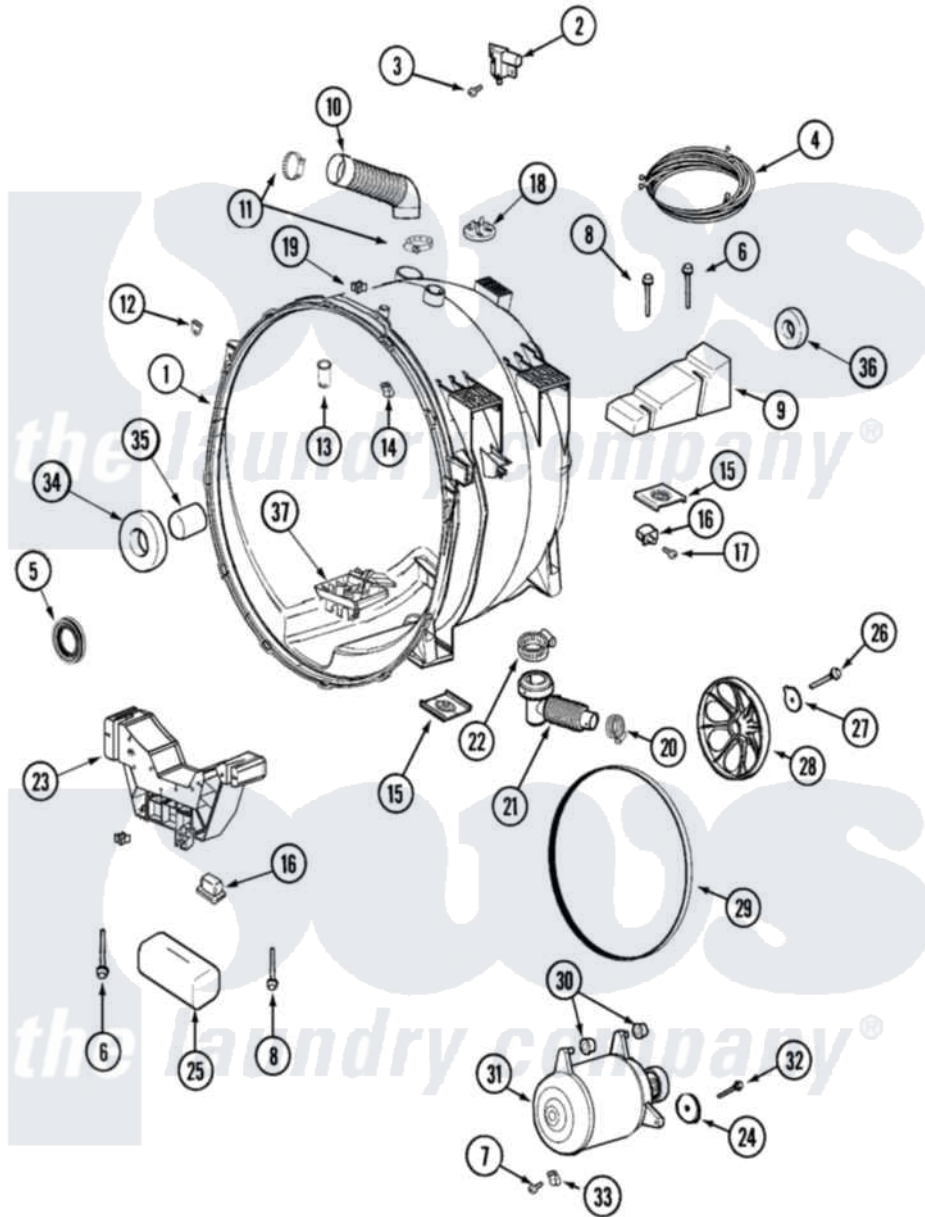

Maytag MLE19PRDYW 11 - OUTER TUB & MOTOR(WASHER)

Maytag [Residential Maytag MLE19PRDYW Dryer Parts](#) Parts Diagram 11 - OUTER TUB & MOTOR(WASHER)
 Click on the part number to view part

Item	Original Part Number	Replaced By	Status	Part Description
001	22004080	22004465		Outer Tub Assembly, As Pack
"	22004465			Outer Tub Assembly, As Pack
002	22003302			Switch, Internal Unbalance
003	22002061	910187		Screw
004	22003836			Harness, Upper Sub Assembly, Venus
"	22004471			Harness, Wire Unbalance
005	12002022			Lip Seal Kit
006	22003615			Bolt, Double Sems 5-3/8
007	22002019			Screw, Wire Clip To Motor Cnt
008	22003616			Bolt, Double Sems 3-3/8
009	22002102			Weight, Counter Balance
010	22002083			Hose, Injector
011	22002052	616099		Clamp
012	22002103			Clip, U
013	22004310			Water Deflector
				Clip, Unbalance Switch

014	22002006		Clip, Unbalance Switch Harness
015	22002065		Nut, Counter Balance
016	22002044		Switch, Tub Displacement
017	22002061	910187	Screw
018	22002797		Clip, Hose
019	22002006		Clip, Unbalance Switch Harness
020	22001984	285655	Clamp, Hose
021	22003262		Hose, Tub To Pump Outlet
022	22002053	696392	Hose Clamp
023	22002006		Clip, Unbalance Switch Harness
"	22002579	Not Available	WEIGHT ASSEMBLY (FRT)
"	22004472		Bracket, Lower
024	22002320		Washer, Belt Tension Bolt
025	22003225	Not Available	CUSHION
026	22003937		Screw, Retaining Bolt
027	22003936		Washer
028	22002315		Pulley, Spinner
029	12001788		Kit, Belt And Isolator--W
030	22003329		Isolator, Motor
031	22003856		Motor, Variable Speed
032	22003686		Bolt, Motor
033	22002006		Clip, Unbalance Switch Harness
034	22002934		Bearing, Front
035	22002935		Spacer, Bearing
036	22003441		Bearing, Rear
037	22003710		Sump Cap W/ Labyrinth Feature