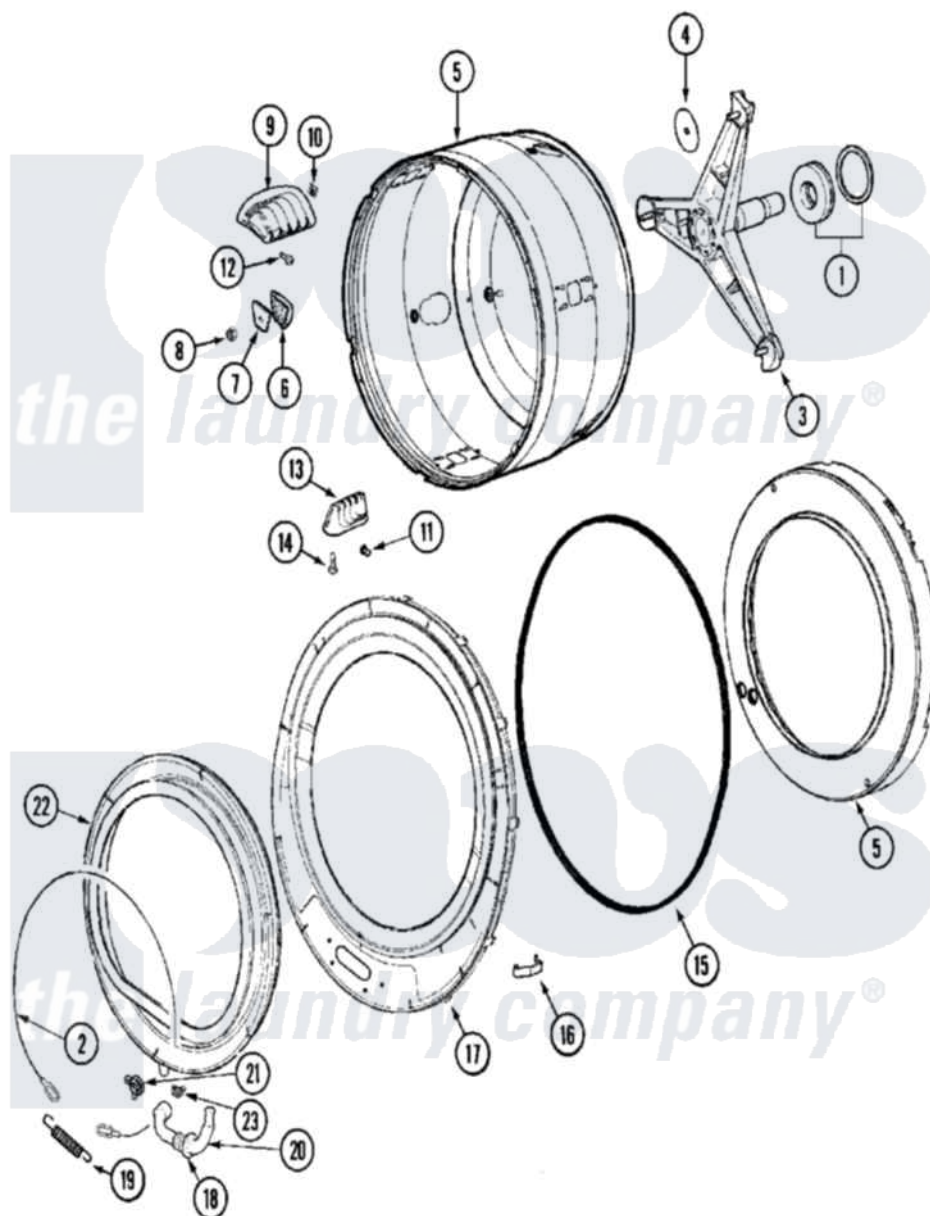

# Maytag MLE19PRDYW 12 - SPINNER ASSEMBLY & OUTER TUB COVER(WASH)

Maytag [Residential Maytag MLE19PRDYW Dryer Parts](#) Parts Diagram 12 - SPINNER ASSEMBLY & OUTER TUB COVER(WASH)

[Click on the part number to view part](#)

Item	Original Part Number	Replaced By	Status	Part Description
001	<a href="#">12002022</a>			Lip Seal Kit
002	<a href="#">22002327</a>			Wire, Boot Clamp
003	22003670	<a href="#">6-2717080</a>		Spinner As
004	<a href="#">22002023</a>			Washer, Plastic
005	22003637			BRACE ASSEMBLY, TOP CROSS CONTAINS ITEMS 12 & 13
006	<a href="#">22002482</a>			Washer, Profile
007	<a href="#">22002020</a>			Washer, Spinner Support
008	22002122	<a href="#">2207454</a>		Nut, Hex
009	<a href="#">22001985</a>			Baffle, Drip
010	<a href="#">22002009</a>			Grommet, Baffle
011	<a href="#">22001999</a>			Grommet, Baffle
012	<a href="#">22003556</a>			Screw, Baffle
013	<a href="#">22001986</a>			Baffle, Drip

014	<a href="#">22002059</a>		Screw, Baffle
015	<a href="#">22002077</a>		Seal, Tub Cover
016	<a href="#">22002050</a>		Clip, Tub To Cover
017	<a href="#">22004254</a>		Cover, Tub W/Sealandcaps Aspk
018	<a href="#">22003074</a>		Guard, Hose
019	<a href="#">22002099</a>		Spring, Tub
020	22003071	<a href="#">22004477</a>	Drain Hose, Door Boot
021	Y22003072		CLAMP, HOSE DOUBLE WIRE
022	<a href="#">22003893</a>		Door Boot, Black
023	22003073	<a href="#">596669</a>	Clamp, Manifold