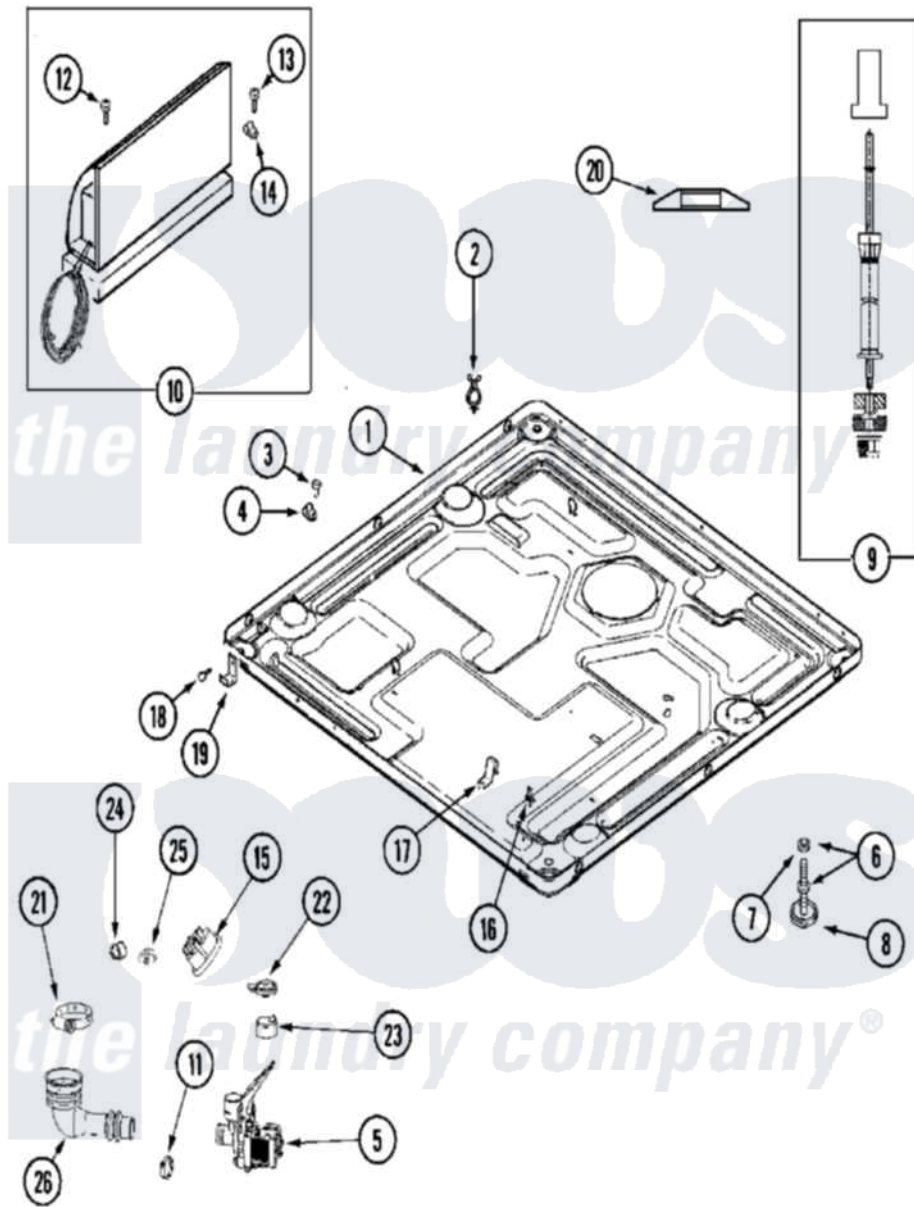

# Maytag MLE19PRDYW 13 - BASE (WASHER)

Maytag [Residential Maytag MLE19PRDYW Dryer Parts](#) Parts Diagram 13 - BASE (WASHER)  
 Click on the part number to view part

Item	Original Part Number	Replaced By	Status	Part Description
001	22003926	<a href="#">22003435</a>		Base, Assembly
002	<a href="#">22003298</a>			Retainer, Wire
003	<a href="#">Y313561</a>			Screw---NA
004	<a href="#">22004120</a>			Clip, Wire Harness
005	22003244	<a href="#">25001052</a>		Pump Assembly
006	<a href="#">22003544</a>			Adjustable Leg W/Foot And Nut
007	Y052740	<a href="#">62739</a>		Nut, Lock
008	<a href="#">210684</a>			Foot, Adjustable Leg
009	<a href="#">22002316</a>			Strut, Rear
010	<a href="#">22004046</a>			Control Assembly, Motor
011	22001984	<a href="#">285655</a>		Clamp, Hose
012	<a href="#">33002190</a>			SCrew, C BraCe, BraCket, Cabinet
013	<a href="#">Y313561</a>			Screw---NA
014	<a href="#">22002014</a>			Clip, Harness To Support
015	<a href="#">22003728</a>			Switch, Pressure Items 22-30

			Listed As Series
015	<a href="#">22003120</a>		
016	<a href="#">22003298</a>		Retainer, Wire
017	<a href="#">22002244</a>		Clip, Grounding
018	<a href="#">33002190</a>		SCrew, C BraCe, BraCket, Cabinet
019	<a href="#">22002239</a>		Clip, Front Panel
020	<a href="#">33002222</a>		Deflector, Water
021	22002853	<a href="#">285655</a>	Clamp, Hose
022	22002853	<a href="#">285655</a>	Clamp, Hose
023	<a href="#">22003268</a>		Cap, Rubber
024	<a href="#">22003261</a>		Plug, Outer Tub
025	22003295	<a href="#">285655</a>	Clamp, Hose
026	<a href="#">22003262</a>		Hose, Tub To Pump Outlet