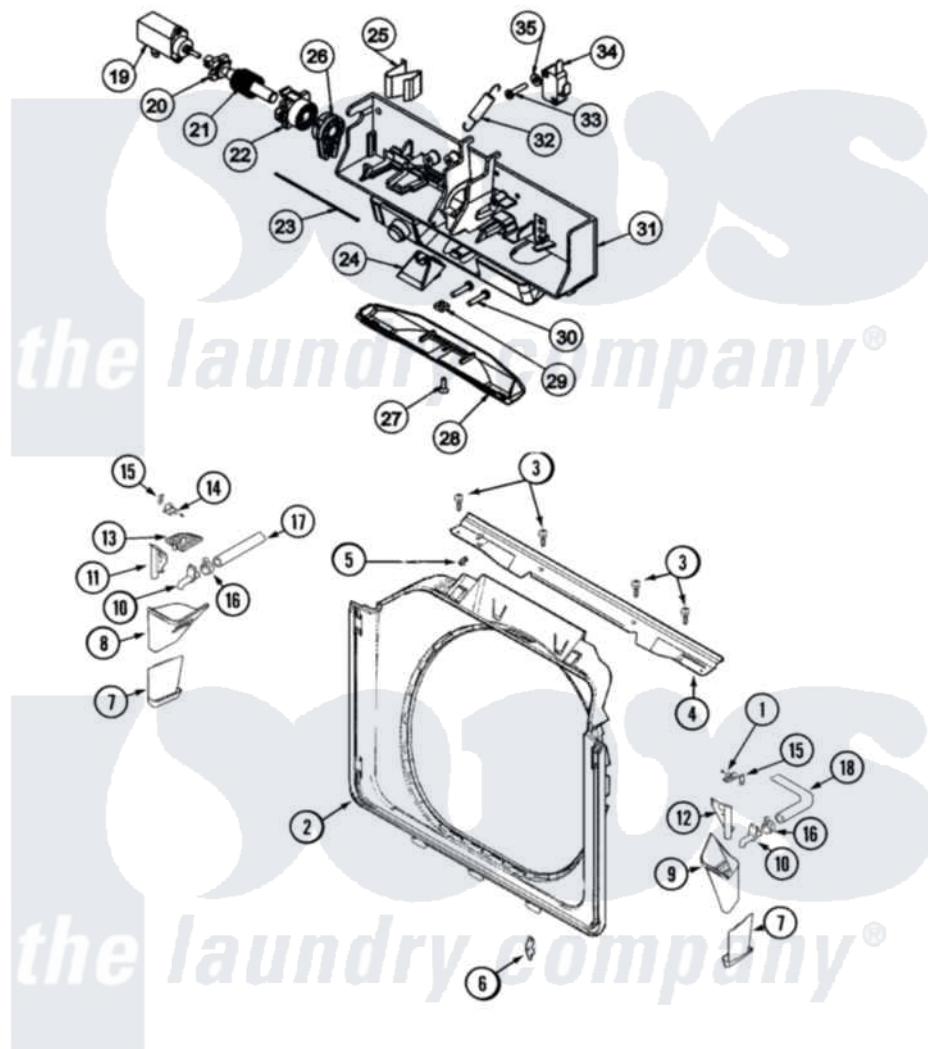

# Maytag MLE19PRDYW 14 - DOOR SHROUD & DOOR LATCH ASSEMBLY (WASH)

Maytag Residential Maytag MLE19PRDYW Dryer Parts Parts Diagram 14 - DOOR SHROUD & DOOR LATCH ASSEMBLY (WASH)

[Click on the part number to view part](#)

Item	Original Part Number	Replaced By	Status	Part Description
001	<a href="#">33002209</a>			Retainer, Fabric Softener
002	<a href="#">22002506</a>			Shroud And Dispenser Hose
003	<a href="#">22001995</a>			Screw Note: Screw, Tumbler Front And Shroud
004	<a href="#">22003908</a>			Vapor Barrier
"	<a href="#">33002203</a>			Clip, Hose
"	<a href="#">33002477</a>			Support, Door Lock
005	<a href="#">22002014</a>			Clip, Harness To Support
006	<a href="#">33001764</a>			Cover, Hinge Hole
"	<a href="#">33001787</a>			Screw, Hinge Note: Screw, Hinge Hole Cover
007	<a href="#">33002195</a>			Grate, Overflow
"	<a href="#">33002196</a>			Grate, Overflow
008	<a href="#">33002197</a>			Cup, Bleach Dispenser
009	<a href="#">33002198</a>			Cup, Fabric Softener Dispenser