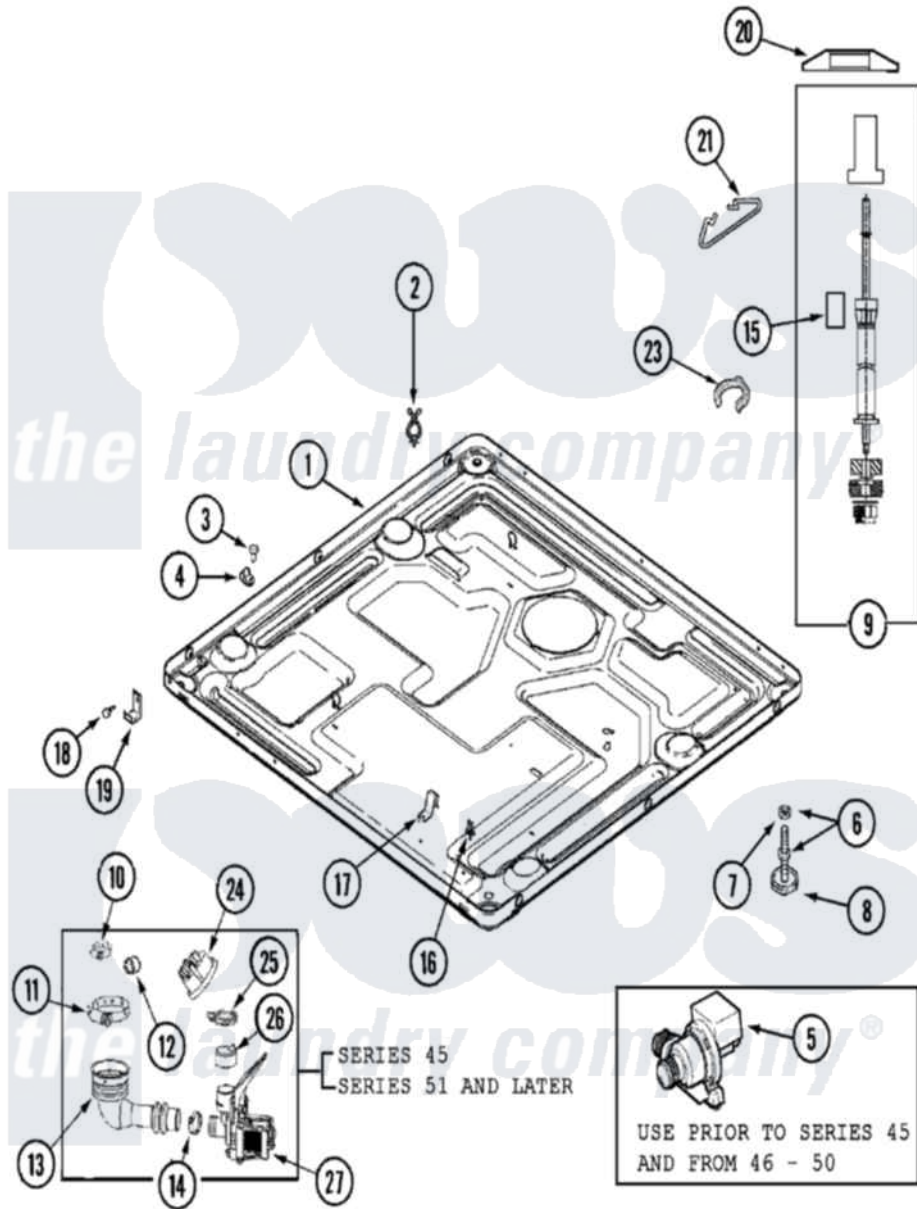

# Maytag MLE2000AYW 01 - BASE (WASHER)

Maytag [Residential Maytag MLE2000AYW Stacked Washer and Dryer Parts](#) Parts Diagram 01 - BASE (WASHER)  
 Click on the part number to view part

Item	Original Part Number	Replaced By	Status	Part Description
1	<a href="#">22003605</a>			Base Weld Assembly
"	22002240	<a href="#">22003435</a>		Base, Assembly
"	<a href="#">22003580</a>			Base, Assembly
2	<a href="#">33001989</a>			Retainer, Vault Switch
"	315471	<a href="#">22003298</a>		Retainer, Wire
3	<a href="#">Y313561</a>			Screw----NA
4	<a href="#">22002014</a>			Clip, Harness To Support
5	<a href="#">22003059</a>			Pump, Drain
6	22001915	<a href="#">22003544</a>		Adjustable Leg W/Foot And Nut
7	Y052740	<a href="#">62739</a>		Nut, Lock
8	<a href="#">210684</a>			Foot, Adjustable Leg
9	<a href="#">22001988</a>			Strut Assembly-Rear
10	22003295	<a href="#">285655</a>		Clamp, Hose
11	22002053	<a href="#">696392</a>		Hose Clamp
12	<a href="#">22003261</a>			Plug, Outer Tub
"	<a href="#">22003263</a>			Screw, Sump Cap

13	<a href="#">22003262</a>		Hose, Tub To Pump Outlet
14	22001984	<a href="#">285655</a>	Clamp, Hose
15	<a href="#">22002307</a>		Switch, Strut Displacement
16	Y313262	<a href="#">W10116752</a>	Retainer-
17	<a href="#">22002244</a>		Clip, Grounding
18	<a href="#">33002190</a>		SCrew, C BraCe, BraCket, Cabinet
19	<a href="#">22002239</a>		Clip, Front Panel
20	<a href="#">33002222</a>		Deflector, Water
21	<a href="#">33002223</a>		Restrainer, Tube
22	<a href="#">33002224</a>		Sleeving, Braided
23	<a href="#">22003080</a>		Clip, Airdome Hose
24	<a href="#">22003727</a>		Pressure Switch, Pump Mounted
"	22003265	Not Available	BAG, PLASTIC W/DRAWSTRING
25	22002853	<a href="#">285655</a>	Clamp, Hose
26	<a href="#">22003268</a>		Cap, Rubber
27	22003244	<a href="#">25001052</a>	Pump Assembly