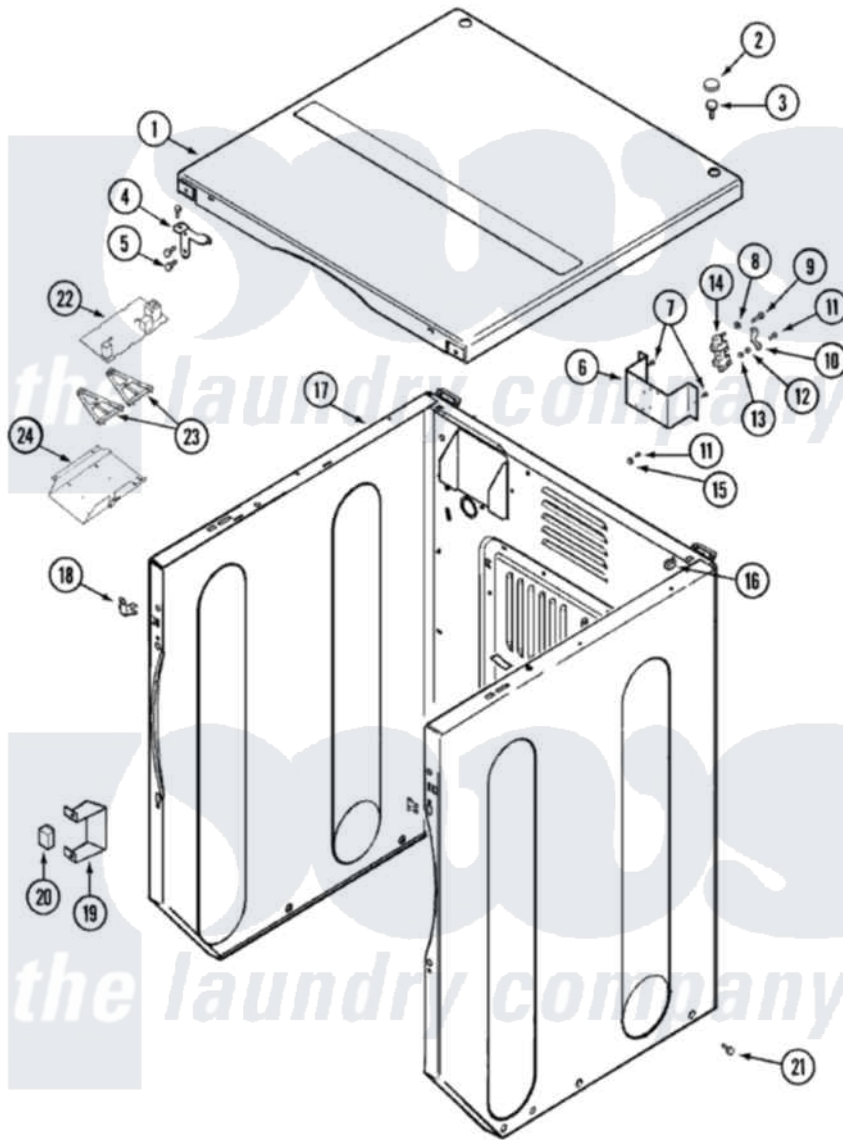

Maytag MLE2000AYW 02 - CABINET-FRONT (DRYER)

Maytag [Residential Maytag MLE2000AYW Stacked Washer and Dryer Parts](#) Parts Diagram 02 - CABINET-FRONT (DRYER)

[Click on the part number to view part](#)

Item	Original Part Number	Replaced By	Status	Part Description
1	33001995	33002124		Cover, Top
2	33001997			Plug, Hole
3	22001883	214354		Screw, Top Cover To Cabnt.
4	33001999			Bracket, Top Cover
"	33001998			Bracket, Top Cover
5	22001995			Screw Note: Screw, Tumbler Front And Shroud
6	33001826		Not Available	BRACKET, TERMINAL BLOCK---NA
7	22001995			Screw Note: Screw, Tumbler Front And Shroud
8	Y311270			Washer, Terminal Block
9	Y312209	W10001200		Screw
10	Y312184			Strap, Grounding
11	33001245			Screw---NA
12	311484	112432		Nut
13	311093			Washer, Terminal Connection

14	33001244		Block, Terminal
15	Y311270		Washer, Terminal Block
16	22001502		Fastener, U-NUt
17	22003582	Not Available	CABINET, ASSY. (WHT-AS PK)
"	33002277		Cabinet
"	33002003		Fastener Clip, Control Panel
"	22003645	33002277	Cabinet
18	33001980		Fastener, Access Panel
19	Y313561		Screw----NA
"	33002002		Bracket, Switch
"	Y310632	1163839	Screw
20	207834	8566493	Power Relay
"	Y251119	3177991	Screw
21	213007		Xfor Cabinet See Cabinet, Back
22	22002451	22004325	Board, Machine Control
"	912077		Locknut, Reader Harness
"	22004325		Board, Machine Control
23	22002284		Bracket
24	22002519		Bracket, Machine Control Mtg.