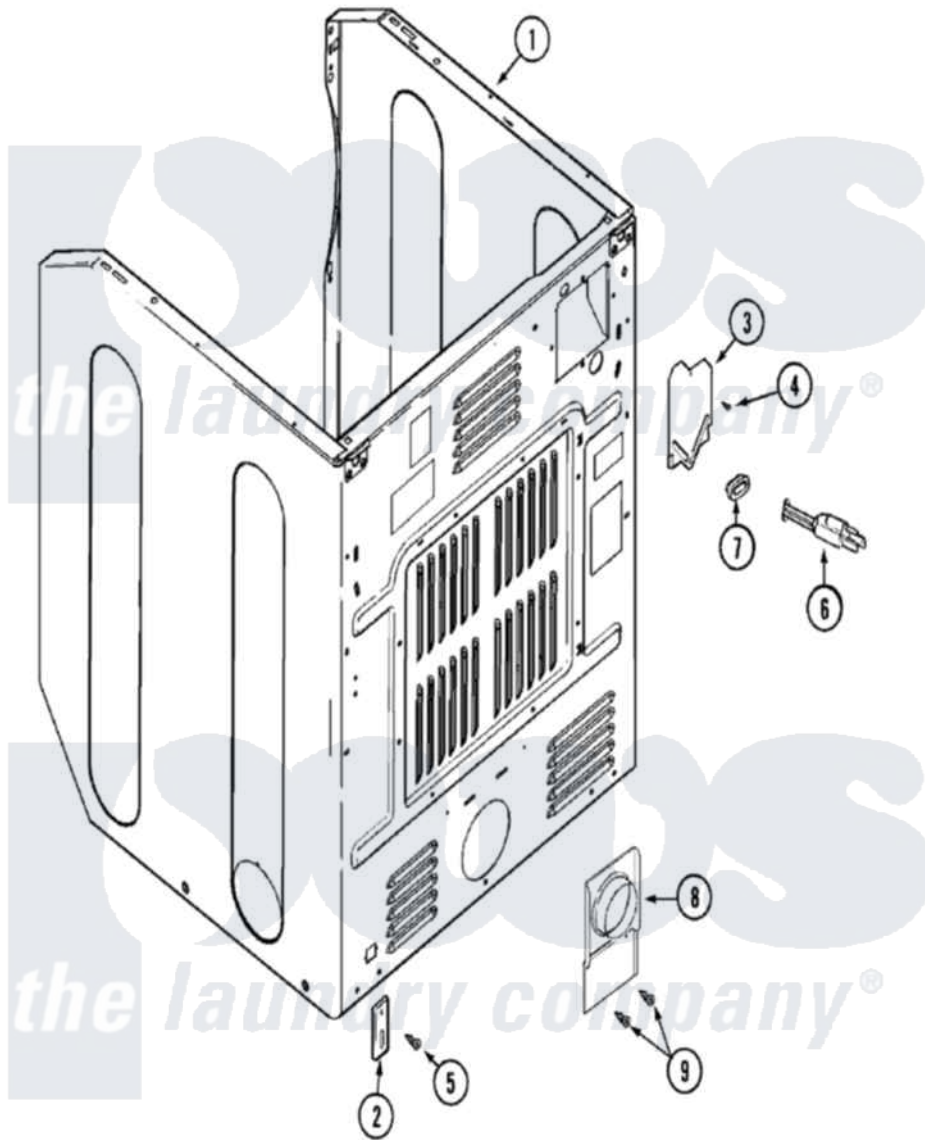

# Maytag MLE2000AYW 04 - CABINET-REAR (DRYER)

Maytag Residential Maytag MLE2000AYW Stacked Washer and Dryer Parts Parts Diagram 04 - CABINET-REAR (DRYER)

[Click on the part number to view part](#)

Item	Original Part Number	Replaced By	Status	Part Description
1	<a href="#">33002277</a>			Cabinet
"	<a href="#">22003639</a>			Cabinet Assembly
"	22003582		Not Available	CABINET, ASSY. (WHT-AS PK)
2	<a href="#">33002060</a>			Bracket, Security
3	<a href="#">33001795</a>			Cover, Terminal Block
4	<a href="#">22001995</a>			Screw Note: Screw, Tumbler Front And Shroud
5	<a href="#">22001995</a>			Screw Note: Screw, Tumbler Front And Shroud
6	<a href="#">33002323</a>			Shield, Power Cord
7	33002053	<a href="#">211881</a>		Grommet, Cord Part Not Used-Gas Models Only
8	22002528		Not Available	BRACKET, EXHAUST DUCT ASSY.
9	<a href="#">22001995</a>			Screw Note: Screw, Tumbler Front And Shroud