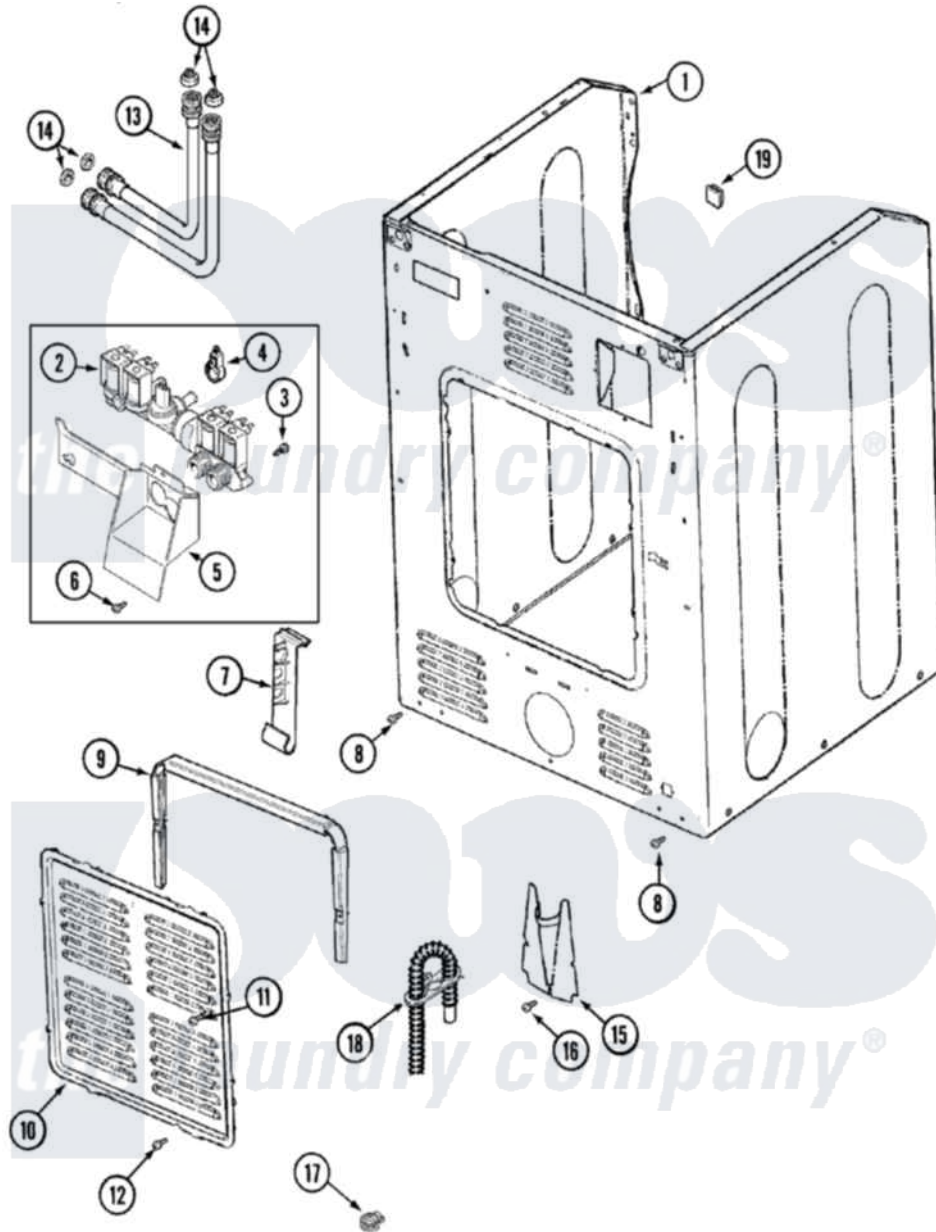

Maytag MLE2000AYW 05 - CABINET-REAR (WASHER)

Maytag Residential Maytag MLE2000AYW Stacked Washer and Dryer Parts Parts Diagram 05 - CABINET-REAR (WASHER)

[Click on the part number to view part](#)

Item	Original Part Number	Replaced By	Status	Part Description
1	22003582		Not Available	CABINET, ASSY. (WHT-AS PK)
"	22003367	22004095		Hinge, Plastic
"	213007			Xfor Cabinet See Cabinet, Back
"	22001995			Screw Note: Screw, Tumbler Front And Shroud
"	22002548	22003639		Cabinet Assembly
2	22002437			Valve, Water
3	22002436			Screw, Water Valve Bracket
4	205161	489503		Clamp
5	33002212			Bracket, Water Valve
6	22001996	3370225		Screw
7	33002213			Rack, Hose
8	22001995			Screw Note: Screw, Tumbler Front And Shroud
9	22002022			Spacer, Access Panel

10	22002092		Panel, Access
"	22004355		Rear Access Panel
11	22002295	67006908	Screw, Ice Rack
"	22002925	3370225	Screw
12	22001996	3370225	Screw
13	33002214	202860	Inlet Hose Assembly
14	Y013783		Washer, Inlet Hose
15	22002093	22002704	Cover, Drain Hose
16	22001995		Screw Note: Screw, Tumbler Front And Shroud
17	22001984	285655	Clamp, Hose
18	22002891	12001807	Drain Hose Kit
"	22002892		Retainer, Drain Hose
"	22002893	8539404	Tie-Wire
"	12001659	12001807	Drain Hose Kit
19	215950		(UPPER CABINET)