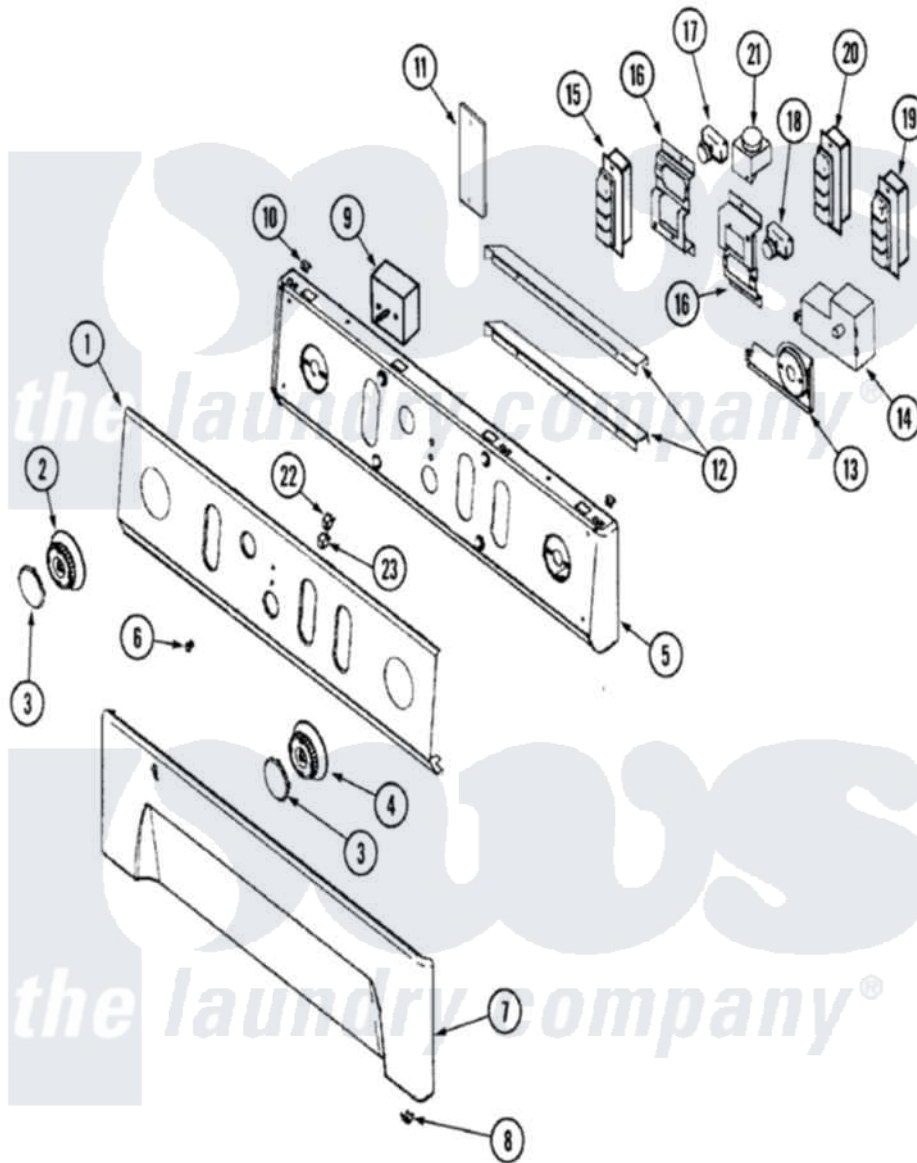

# Maytag MLE2000AYW 06 - CONTROL PANEL

Maytag [Residential Maytag MLE2000AYW Stacked Washer and Dryer Parts](#) Parts Diagram 06 - CONTROL PANEL  
 Click on the part number to view part

Item	Original Part Number	Replaced By	Status	Part Description
1	<a href="#">22002460</a>			Facia
2	<a href="#">33002132</a>			Knob, Timer
3	<a href="#">22001664</a>			Timer Knob Insert/Cap
4	<a href="#">22002461</a>			Knob, Timer
5	<a href="#">22002514</a>			Panel, Control
"	<a href="#">22002063</a>			Screw No.8-18AB Wafer Head
6	22001215	<a href="#">7730P011-60</a>		Lens, Indicator Light
7	<a href="#">33002004</a>			Clip, Fastener
"	<a href="#">33002072</a>			Panel, Access
"	<a href="#">22002063</a>			Screw No.8-18AB Wafer Head
8	<a href="#">33001980</a>			Fastener, Access Panel
9	<a href="#">33002109</a>			Timer
"	<a href="#">33002677</a>			Timer, Electronic Dry
"	61001885	<a href="#">489399</a>		Screw, 8-32 X 5/16
10	<a href="#">33001977</a>			Fastener, Control Panel
11	315317	<a href="#">488234</a>		Screw 8-32 X 1/4