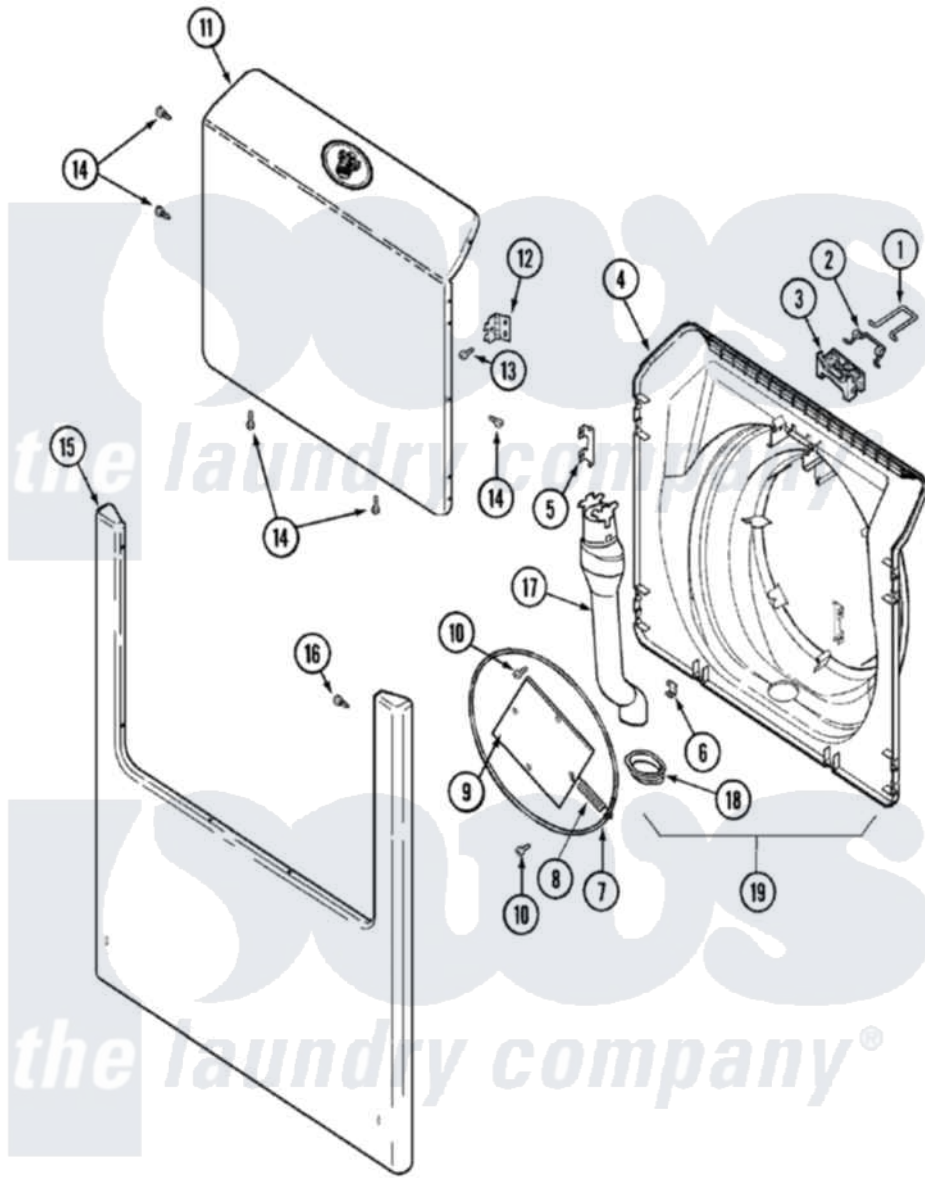

Maytag MLE2000AYW 07 - DOOR & FRONT PANEL (WASHER)

Maytag Residential Maytag MLE2000AYW Stacked Washer and Dryer Parts Parts Diagram 07 - DOOR & FRONT PANEL (WASHER)

[Click on the part number to view part](#)

Item	Original Part Number	Replaced By	Status	Part Description
1	22002002	22003222		Hoop, Lock
2	22002003			Spring, Latch
3	22002168			Support, Lock Hoop
4	22002168			Support, Lock Hoop
"	22002539	22003083		Liner, Door Assembly W/Vent
"	22003800			Inner Door/Vented
"	22003076	22003083		Liner, Door Assembly W/Vent
5	22002038			Clip, Door
6	22002039			Clip, Door
7	22002104			Frame, Wire
8	22002356			Spring, Plate
9	22002094			Frame, Wire
10	22002007			Screw, Wire Frame
11	22002260			Panel, Door
12	22002798			Hinge, Door
13	22002062	98006631		Screw

14	22002063	Screw No.8-18AB Wafer Head	
15	22002241	22002836	Panel, Front
16	22002244	Clip, Grounding	
"	22002012	Screw, Hinge Note: Screw, Hinge Bracket	
17	22002990	22003850	Vent Tube Assembly
18	22003075	Grommet, Vent Tube	
19	22003083	Liner, Door Assembly W/Vent	
20	22003908	Vapor Barrier	