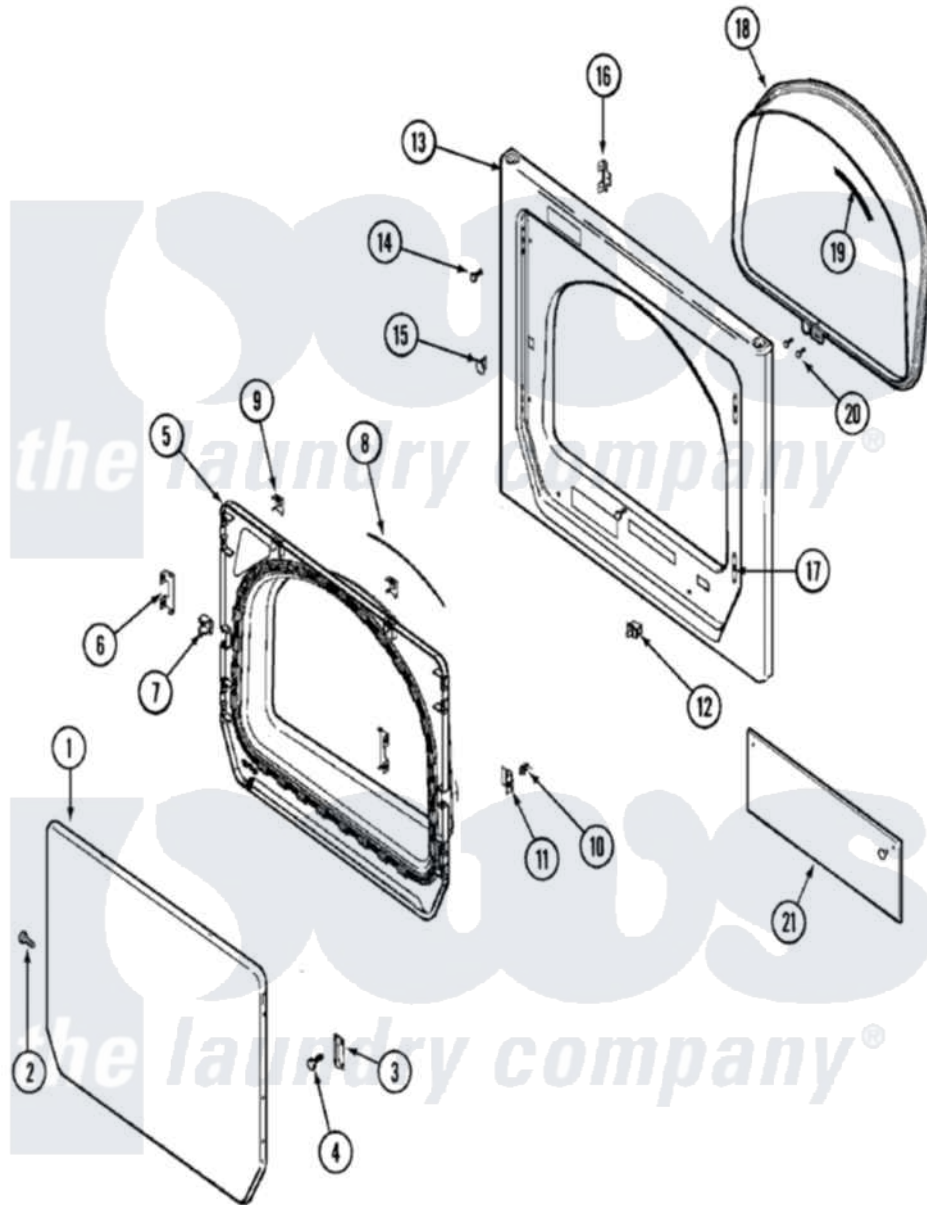

Maytag MLE2000AYW 08 - DOOR (DRYER)

Maytag Residential Maytag MLE2000AYW Stacked Washer and Dryer Parts Parts Diagram 08 - DOOR (DRYER)
 Click on the part number to view part

Item	Original Part Number	Replaced By	Status	Part Description
1	33002079	33002128		Panel- Out
2	22002063			Screw No.8-18AB Wafer Head
3	33002017			Hinge, Door
4	22002062	98006631		Screw
5	22002520			Door, Inner
6	22002038			Clip, Door
7	22002063			Screw No.8-18AB Wafer Head
"	33002111	33001763		Plug, Inner Door
8	33002094			Seal, Door
9	22002039			Clip, Door
10	33001761			Strike, Door
"	22002063			Screw No.8-18AB Wafer Head
11	33002110	33001793		Bracket, Strike
12	33001508	W10169313		Switch-Dor
13	33002081			Panel, Front
"	33002051		Not Available	SCREW, FRONT PANEL

14	33001486	98008544	Screw
15	33001791	306436	Door Latch Kit--W
16	33002025		Twin Speednut
17	33001175		Cover, Hinge Hole
18	33002026		Extension, Tumbler Front
19	33001767		Seal, Shroud
20	33001855	33002917	Screw, No.10-16
21	22002521		Shield, Control Panel
"	33002048		Fastener, Push