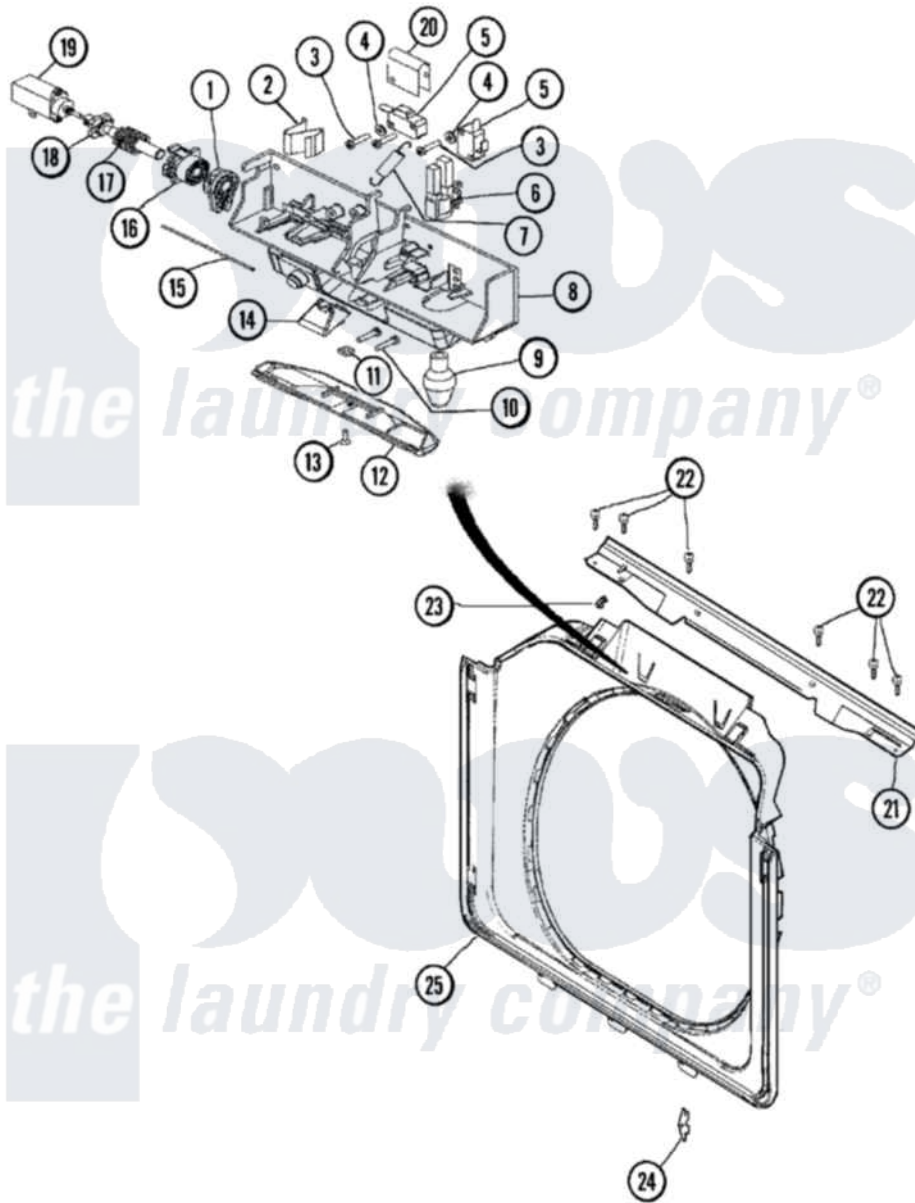

Maytag MLE2000AYW 09 - DOOR SHROUD & DOOR LATCH ASSEMBLY (WASH)

Maytag [Residential Maytag MLE2000AYW Stacked Washer and Dryer Parts](#) Parts Diagram 09 - DOOR SHROUD & DOOR LATCH ASSEMBLY (WASH)
 Click on the part number to view part

Item	Original Part Number	Replaced By	Status	Part Description
1	22003716			Rotating Gear, Latch
2	22003717			Spring, Latch
3	22001352			Screw, Check Switch
4	22002165			Washer, Door Lock Switch
5	22002162			Switch, Door Lock Spin Enable
6	22002433			Bulb Holder Assembly
7	22002158			Spring, Gear Return
8	22003067			Switch Holder Assembly
9	22002263			Lamp
10	22003719			Screw, Latch
11	22003720			Nut, Latch
12	22002434			Cover, Bulb
13	22002435	241877		Screw
14	22003055			Ramp, Door Hoop
15	22002164			Cable, Door

16	22003715		Sliding Gear, Latch
17	22003721		Spring, Axle / Latch
18	22003718		Axle, Latch
19	22002119		Motor, Wax
20	22004256		Shield
21	33002202	33002477	Support, Door Lock
"	22003908		Vapor Barrier
22	22001995		Screw Note: Screw, Tumbler Front And Shroud
23	22002014		Clip, Harness To Support
24	33001764		Cover, Hinge Hole
"	33001787		Screw, Hinge Note: Screw, Hinge Hole Cover
"	22002095	12001994	Cover
25	22002506		Shroud And Dispenser Hose