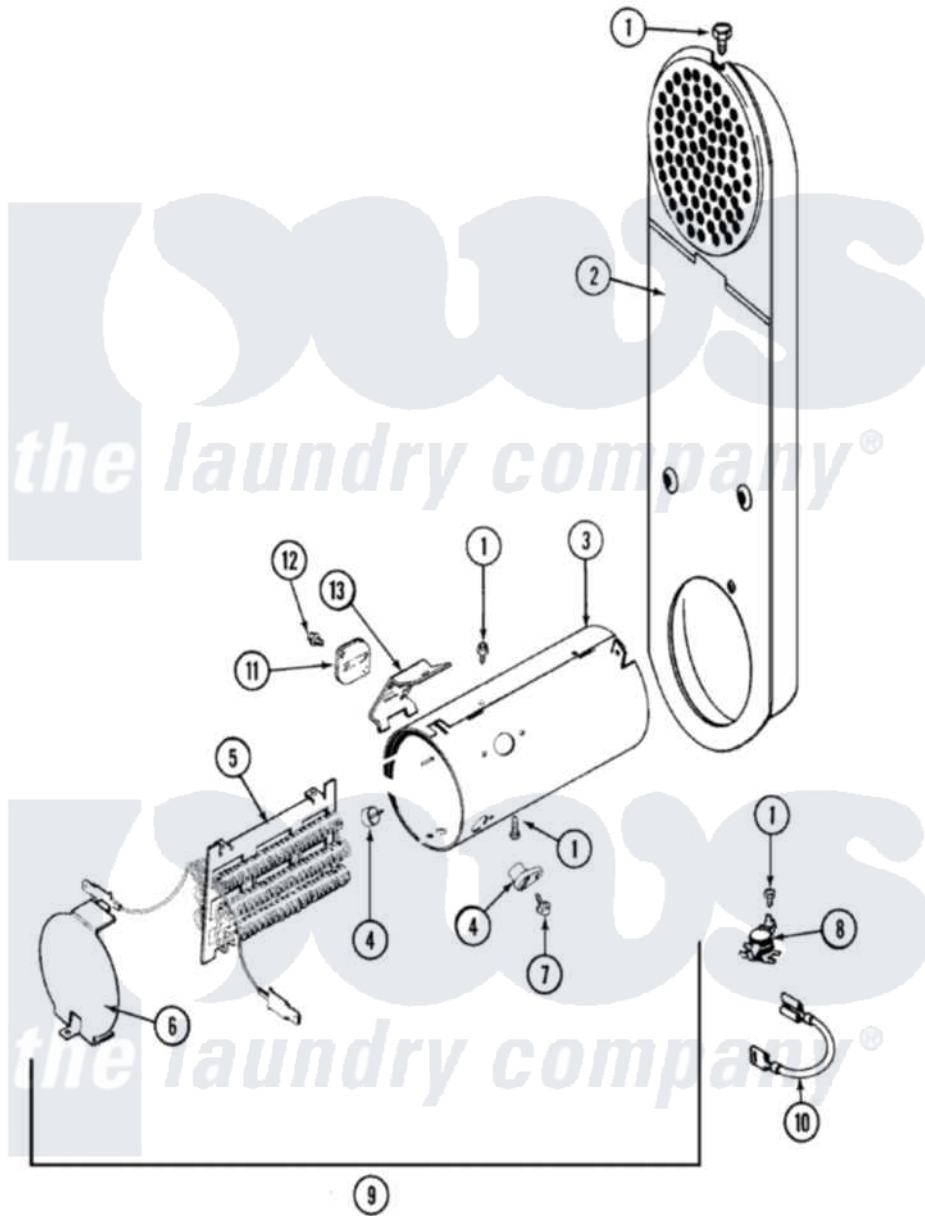

Maytag MLE2000AYW 10 - HEATER (DRYER)

Maytag Residential Maytag MLE2000AYW Stacked Washer and Dryer Parts Diagram 10 - HEATER (DRYER)
 Click on the part number to view part

Item	Original Part Number	Replaced By	Status	Part Description
1	211294	90767		Screw, 8A X 3/8 HeX Washer Head Tapping
2	33003038			Assembly, Inlet Duct-Elec
"	33001803	33003038		Assembly, Inlet Duct-Elec
3	314995			Enclosure, Heater
4	314998			Insulator, Terminal
5	307184	Y308612		Heater Sub-Assembly
6	314999			Shield, Radiant
7	314554		Not Available	SCREW
8	303396			Thermostat, Hi-Limit
9	307178			Heater Assembly
10	Y307173			Wire, Jumper
11	307473			Fuse, Thermal
12	314848	W10116760		Screw
13	315346			Bracket, Thermal Fuse
14	Y308590	W10116795		Heater