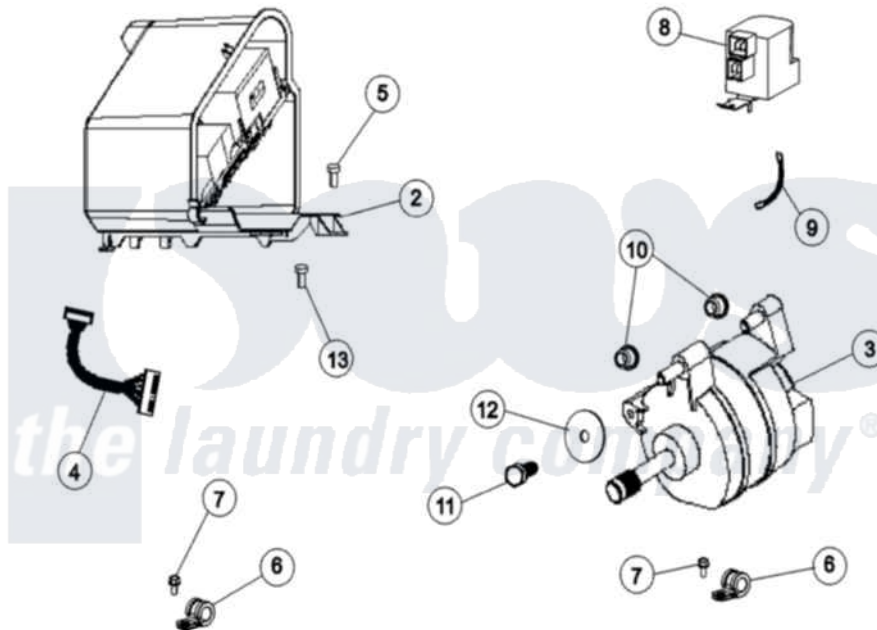

Maytag MLE2000AYW 11 - MOTOR & MOTOR CONTROL

1 USE FOR ITEM 2 PRIOR TO SERIES 62

ITEM 1 - KIT CONTAINS:

Maytag [Residential Maytag MLE2000AYW Stacked Washer and Dryer Parts](#) Parts Diagram 11 - MOTOR & MOTOR CONTROL

Click on the part number to view part

Item	Original Part Number	Replaced By	Status	Part Description
1	12002039			Neptune Motor Conversion Kit
2	22003249	12002039		Neptune Motor Conversion Kit
"	22004473			Motor Control Assembly
"	22004473			Motor Control Assembly
"	22004473			Motor Control Assembly
"	22001995			Screw Note: Screw, Tumbler Front And Shroud
"	22001995			Screw Note: Screw, Tumbler Front And Shroud
"	22004046			Control Assembly, Motor
"	22002470	12002039		Neptune Motor Conversion Kit
3	22003247	12001808		Kit- Motor
"	22003442	12002039		Neptune Motor Conversion Kit
"	22003856			Motor, Variable Speed
4	2205140	22004499		Harness, Wire
"	33001989			Retainer, Vault Switch

"	22004047	22004212	Motor Harness
"	2205083	22004431	Harness, Main Led
5	Y310632	1163839	Screw
6	33001989		Retainer, Vault Switch
"	22002014		Clip, Harness To Support
7	22002019		Screw, Wire Clip To Motor Cnt
8	22002058	22003599	Bolt- Moto
"	22003686		Bolt, Motor
9	22002320		Washer, Belt Tension Bolt
10	22002082	22003329	Isolator, Motor