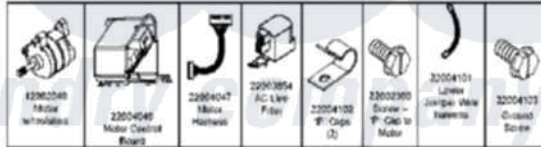

Maytag MLE2000AYW 11 - MOTOR & MOTOR CONTROL

1 USE FOR ITEM 2 PRIOR TO SERIES 62

ITEM 1 - KIT CONTAINS:

Maytag [Residential Maytag MLE2000AYW Stacked Washer and Dryer Parts](#) Parts Diagram 11 - MOTOR & MOTOR CONTROL

Click on the part number to view part

Item	Original Part Number	Replaced By	Status	Part Description
1	12002039			Neptune Motor Conversion Kit
2	22003249	12002039		Neptune Motor Conversion Kit
"	22004473			Motor Control Assembly
"	22004473			Motor Control Assembly
"	22004473			Motor Control Assembly
"	22001995			Screw Note: Screw, Tumbler Front And Shroud
"	22001995			Screw Note: Screw, Tumbler Front And Shroud
"	22004046			Control Assembly, Motor
"	22002470	12002039		Neptune Motor Conversion Kit
3	22003247	12001808		Kit- Motor
"	22003442	12002039		Neptune Motor Conversion Kit
"	22003856			Motor, Variable Speed
4	2205140	22004499		Harness, Wire
"	33001989			Retainer, Vault Switch