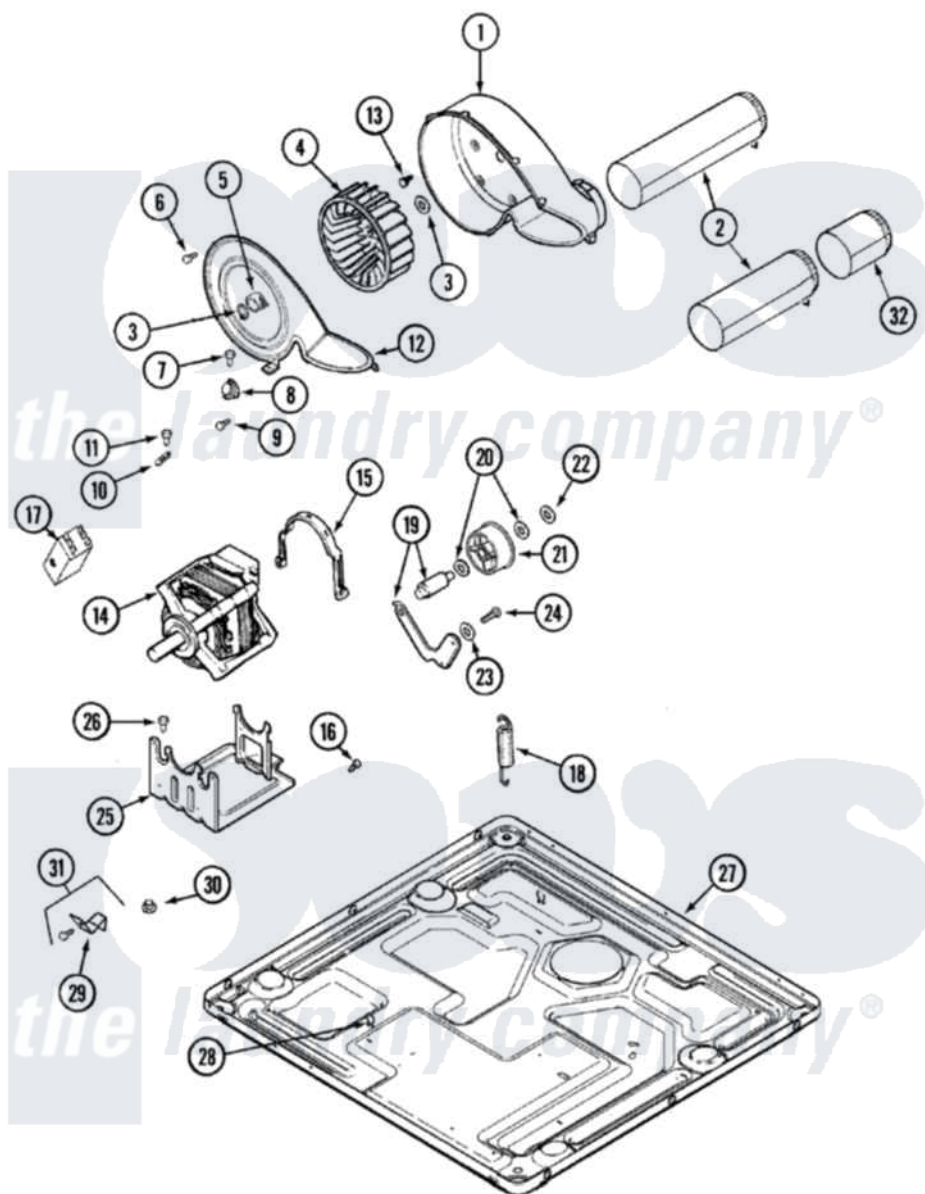

Maytag MLE2000AYW 12 - MOTOR DRIVE (DRYER)

Maytag Residential Maytag MLE2000AYW Stacked Washer and Dryer Parts Parts Diagram 12 - MOTOR DRIVE (DRYER)

[Click on the part number to view part](#)

Item	Original Part Number	Replaced By	Status	Part Description
1	33001789			Housing, Blower
2	33002321			Seal, Exhaust
"	22001995			Screw Note: Screw, Tumbler Front And Shroud
"	33002570			Duct, Exhaust
"	33002185			Duct Assembly, Exhaust
3	410233	9703438		Ring-Retrn
4	33002797			Wheel, Blower
"	33001790			Wheel, Blower
5	312967			Clamp, Blower Housing
6	33001855	33002917		Screw, No.10-16
7	Y313561			Screw---NA
8	306911			Thermostat, Multi-Temp
9	22001996	3370225		Screw
10	33001762			Fuse, Thermal
11	22001996	3370225		Screw

12	33001796	33002711	Cover, Blower Housing
13	314818	1163839	Screw
14	33002478		Motor
"	33002237	33002478	Motor
"	33002795		Motor, Drive 60Hz
"	33002462	33002478	Motor
15	Y015825		Clip, Motor To Motor Support
16	910343	488234	Screw 8-32 X 1/4
17	33001854	33002478	Motor
18	33002157		Grommet
"	33002459		Assembly, Spring And Plug
"	33001754	33002459	Assembly, Spring And Plug
19	33001840	6-3705180	Idler Arm
20	Y312527		Washer, Idler Shaft
21	33001783	6-3700340	Bearing- I
22	312958	354987	Ring, Retaining
23	315772		Sleeve, Idler Arm
24	Y014874		Screw, Idler Arm And Sleeve
25	33001752	33002817	Motor Support, Offset
26	Y313561		Screw----NA
27	33002467		Base
"	315218		Shield, Transformer
"	33002041	33002467	Base
"	33002049	302797	Grommet
"	33002186	W10133285	Transformer 120V To 22.5vac
"	22001078	3177991	Screw
"	314568	Y313559	Screw
28	33002050		Protector, Harness
"	410490		Spring, Retainer Wire Harness
"	315471	22003298	Retainer, Wire
29	33002042	33002758	Bracket, LH, Base To Support
"	22001995		Screw Note: Screw, Tumbler Front And Shroud
"	33002502	33002757	Bracket, RH, Base To Support
"	33002043	33002757	Bracket, RH, Base To Support
"	33002503		Bracket, Support
30	33002044		Guide
31	12001551		Contains RT And LT Brackets
32	33002571		Duct, Exhaust