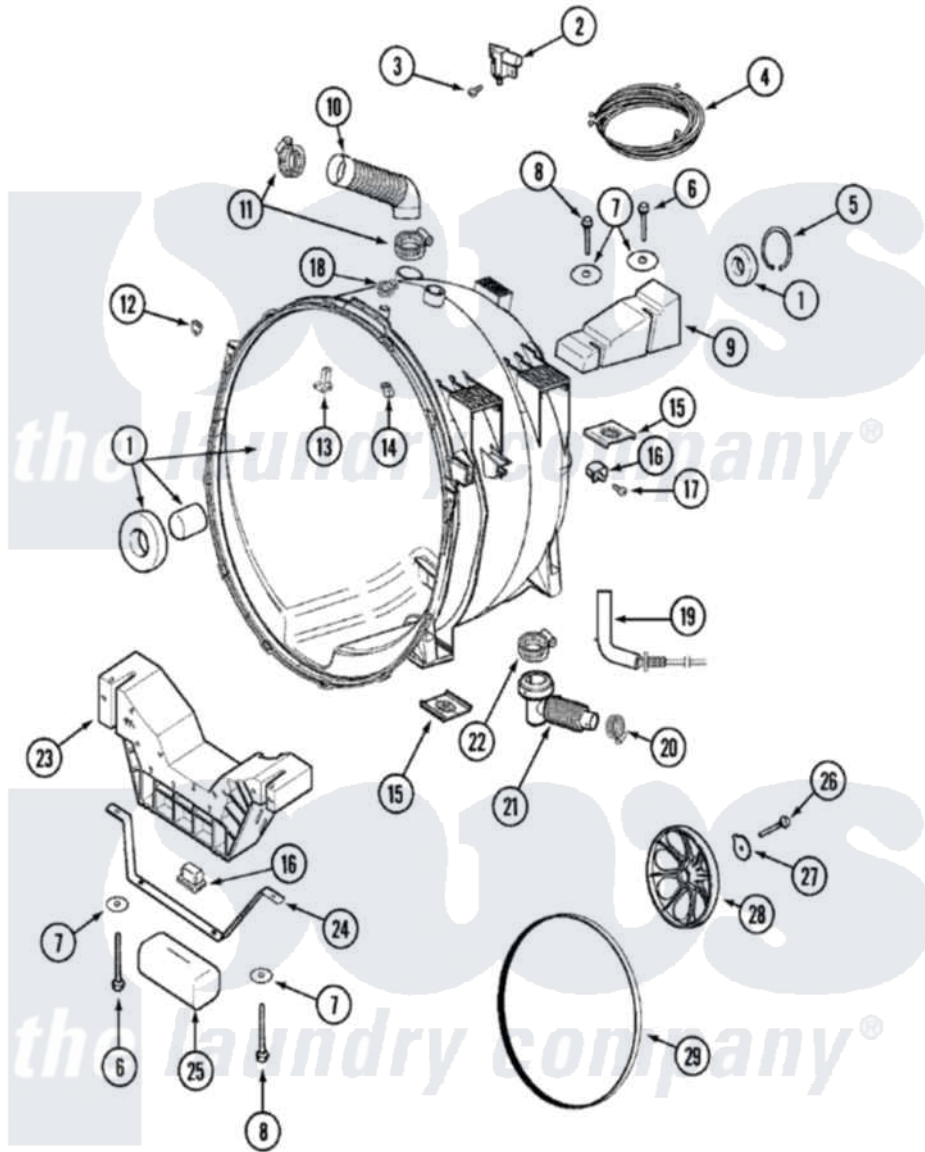

Maytag MLE2000AYW 13 - OUTER TUB (WASHER)

Maytag Residential Maytag MLE2000AYW Stacked Washer and Dryer Parts Parts Diagram 13 - OUTER TUB (WASHER)

Click on the part number to view part

Item	Original Part Number	Replaced By	Status	Part Description
1	22002006			Clip, Unbalance Switch Harness
"	22004465			Outer Tub Assembly, As Pack
"	22002154	22004465		Outer Tub Assembly, As Pack
"	22003837	22002506		Shroud And Dispenser Hose
2	22002045	22003302		Switch, Internal Unbalance
"	22003302			Switch, Internal Unbalance
3	22002300	9740848		Screw, Mixing Valve Mounting
"	22002061	910187		Screw
4	33002216	12001798		Kit-Harnes
5	22001981		Not Available	RING, RETAINING
6	33002973			Screw, No.9-15 X 1.00 Hx WS
"	22001991	22003615		Bolt, Double Sems 5-3/8
"	22003828	33002973		Screw, No.9-15 X 1.00 Hx WS
7	22002067		Not Available	WASHER, COUNTER BALANCE

8	22003828	33002973	Screw, No.9-15 X 1.00 Hx WS
"	33002973		Screw, No.9-15 X 1.00 Hx WS
"	22002056	22003616	Bolt, Double Sems 3-3/8
9	22002102		Weight, Counter Balance
10	22002083		Hose, Injector
11	22002052	616099	Clamp
12	22002103		Clip, U
13	22002004	22004310	Water Deflector
"	22002959	22004310	Water Deflector
14	22002061	910187	Screw
"	22002006		Clip, Unbalance Switch Harness
15	22002065		Nut, Counter Balance
16	22002044		Switch, Tub Displacement
"	22002044		Switch, Tub Displacement
17	22002061	910187	Screw
18	202515	596669	Clamp, Manifold
19	22002483		Hose, Air Dome
20	22001984	285655	Clamp, Hose
21	22002081	22003262	Hose, Tub To Pump Outlet
22	22002053	696392	Hose Clamp
23	22002006		Clip, Unbalance Switch Harness
"	22004472		Bracket, Lower
"	22003826	22004472	Bracket, Lower
"	22002579		Not Available WEIGHT ASSEMBLY (FRT)
24	22002008		Strap
25	22003827		Cushion
"	22002011		Not Available CUSHION
26	22002057	22003937	Screw, Retaining Bolt
27	22002055	22003936	Washer
"	22003936		Washer
28	22001998	22002315	Pulley, Spinner
29	12001435	12001788	Kit, Belt And Isolator-W