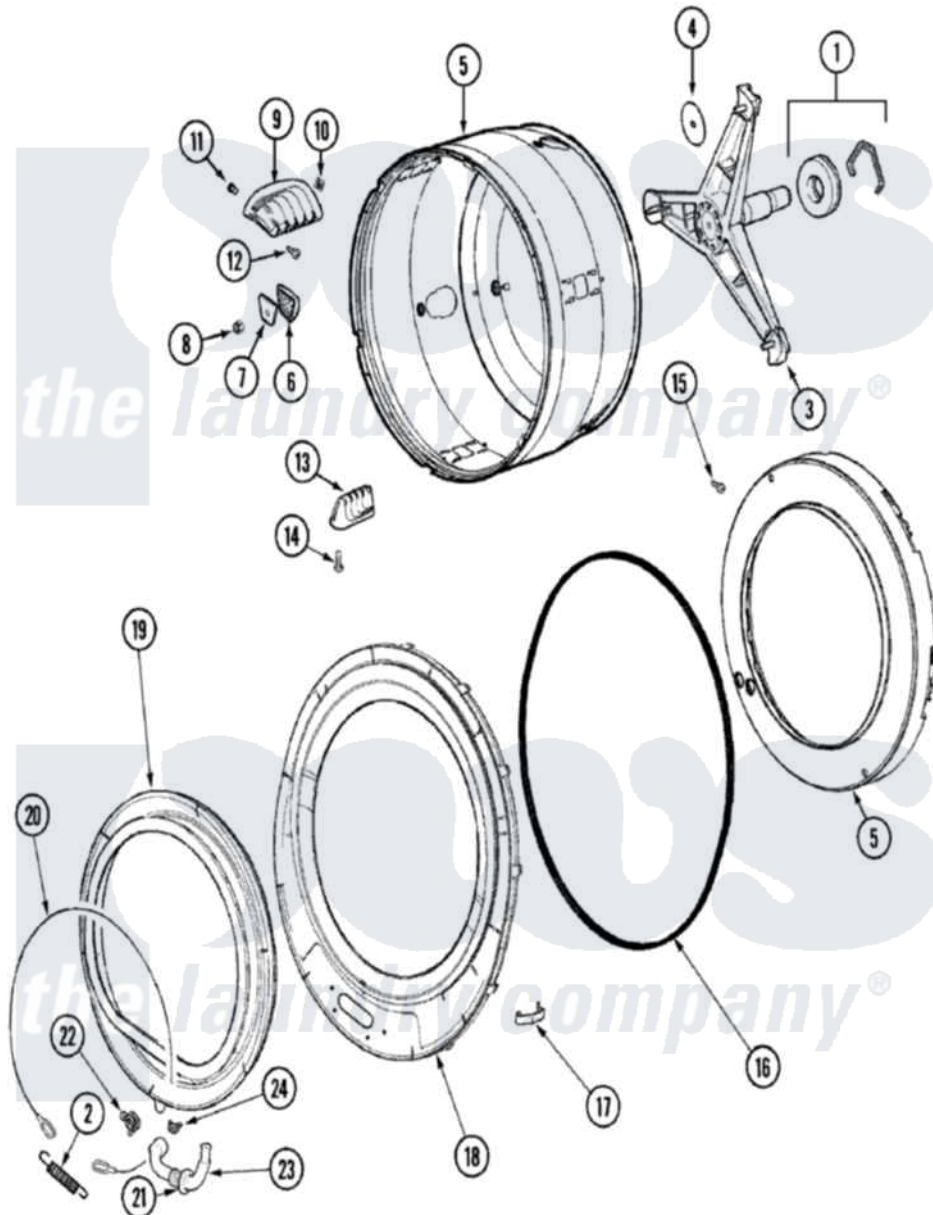

Maytag MLE2000AYW 14 - SPINNER ASSEMBLY & OUTER TUB COVER(WASH)

Maytag Residential Maytag MLE2000AYW Stacked Washer and Dryer Parts Parts Diagram 14 - SPINNER ASSEMBLY & OUTER TUB COVER(WASH)
 Click on the part number to view part

Item	Original Part Number	Replaced By	Status	Part Description
1	12002022			Lip Seal Kit
"	12001478	12002022		Lip Seal Kit
2	22002099			Spring, Tub
3	22002123			Tube, Molykote
"	22004108			O Ring
"	22003925	W10181639		Support
"	22002115	6-2717080		Spinner As
"	22002897	W10181639		Support
4	22002023			Washer, Plastic
5	22002115	6-2717080		Spinner As
"	22003263			Screw, Sump Cap
6	22002482			Washer, Profile
7	22002020			Washer, Spinner Support
8	22002122	2207454		Nut, Hex
9	22001985			Baffle, Drip

10	22002009		Grommet, Baffle
11	22001999		Grommet, Baffle
12	22002325	22003556	Screw, Baffle
13	22001986		Baffle, Drip
14	22002059		Screw, Baffle
15	22002028	Not Available	PART NEVER USED IN PRODUCTION
16	22002077		Seal, Tub Cover
17	22002050		Clip, Tub To Cover
18	22003212		Cover, Tub --W
"	33002217	22003212	Cover, Tub --W
"	22004254		Cover, Tub W/Sealandcaps AspK
"	22002979	22003212	Cover, Tub --W
19	22001978	12002533	Boot Kit
"	12001772	12002533	Boot Kit
20	22002327		Wire, Boot Clamp
21	22003074		Guard, Hose
22	22003072		CLAMP, HOSE DOUBLE WIRE
23	22003071	22004477	Drain Hose, Door Boot
24	22003073	596669	Clamp, Manifold