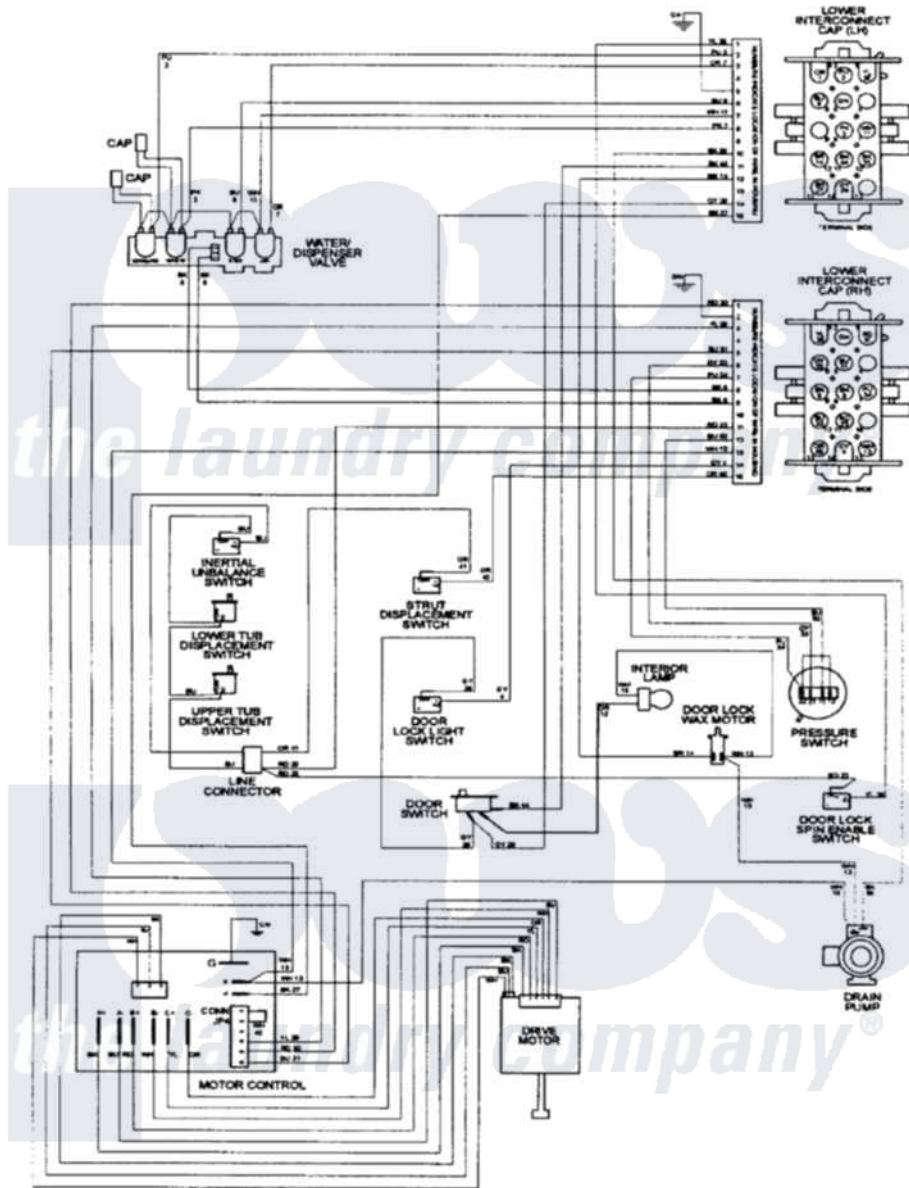

Maytag MLE2000AYW 16 - WIRING INFORMATION

Maytag Residential Maytag MLE2000AYW Stacked Washer and Dryer Parts Parts Diagram 16 - WIRING INFORMATION

[Click on the part number to view part](#)

Item	Original Part Number	Replaced By	Status	Part Description
NI	15002476		Not Available	WIRING INFORMATION