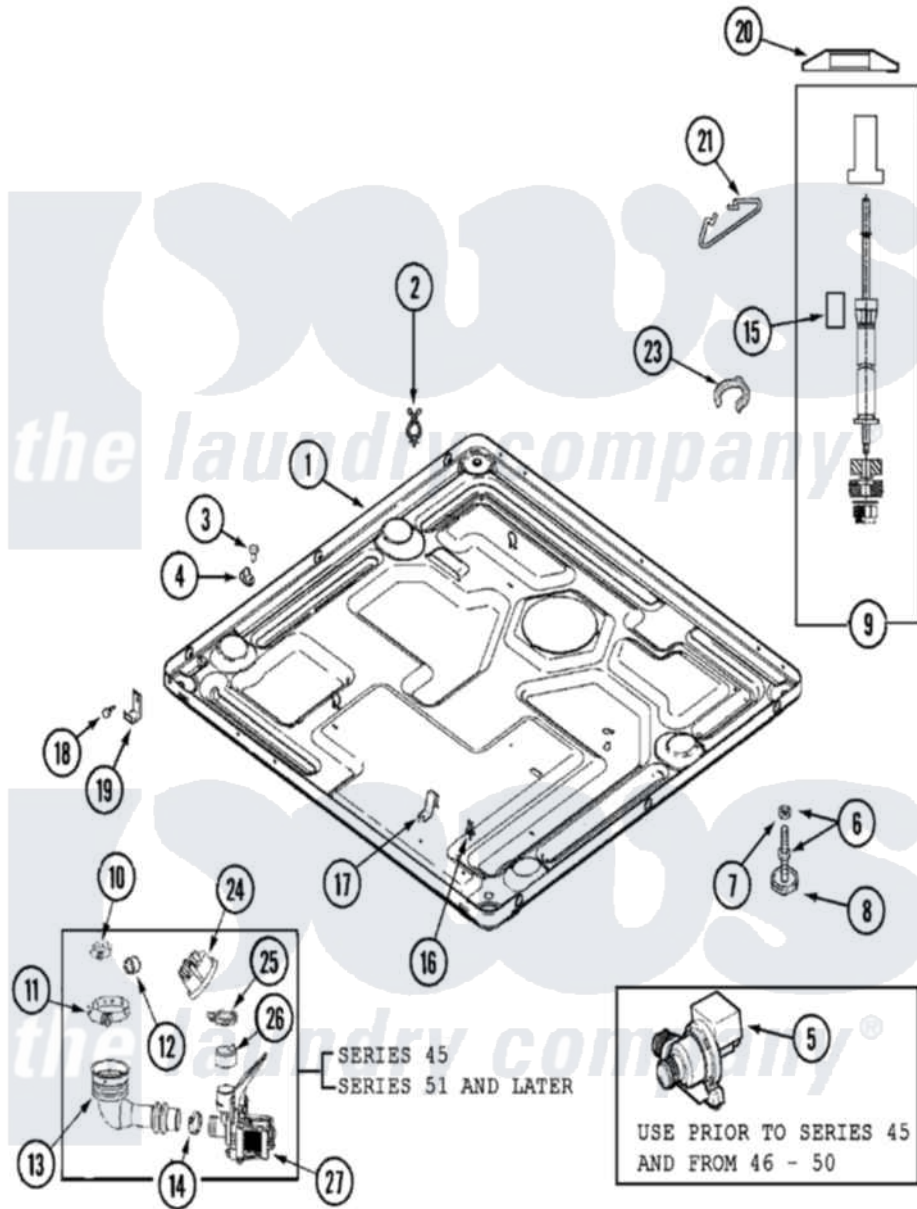

Maytag MLE2000AZW 01 - BASE (WASHER)

Maytag Residential Maytag MLE2000AZW Stacked Washer and Dryer Parts Parts Diagram 01 - BASE (WASHER)
 Click on the part number to view part

Item	Original Part Number	Replaced By	Status	Part Description
1	22003605			Base Weld Assembly
"	22002240	22003435		Base, Assembly
"	22003580			Base, Assembly
2	33001989			Retainer, Vault Switch
"	315471	22003298		Retainer, Wire
3	Y313561			Screw----NA
4	22002014			Clip, Harness To Support
5	22003059			Pump, Drain
6	22001915	22003544		Adjustable Leg W/Foot And Nut
7	Y052740	62739		Nut, Lock
8	210684			Foot, Adjustable Leg
9	22001988			Strut Assembly-Rear
10	22003295	285655		Clamp, Hose
11	22002053	696392		Hose Clamp
12	22003261			Plug, Outer Tub
"	22003263			Screw, Sump Cap

13	22003262		Hose, Tub To Pump Outlet
14	22001984	285655	Clamp, Hose
15	22002307		Switch, Strut Displacement
16	Y313262	W10116752	Retainer-
17	22002244		Clip, Grounding
18	33002190		SCrew, C BraCe, BraCket, Cabinet
19	22002239		Clip, Front Panel
20	33002222		Deflector, Water
21	33002223		Restrainer, Tube
22	33002224		Sleeving, Braided
23	22003080		Clip, Airdome Hose
24	22003727		Pressure Switch, Pump Mounted
"	22003265	Not Available	BAG, PLASTIC W/DRAWSTRING
25	22002853	285655	Clamp, Hose
26	22003268		Cap, Rubber
27	22003244	25001052	Pump Assembly