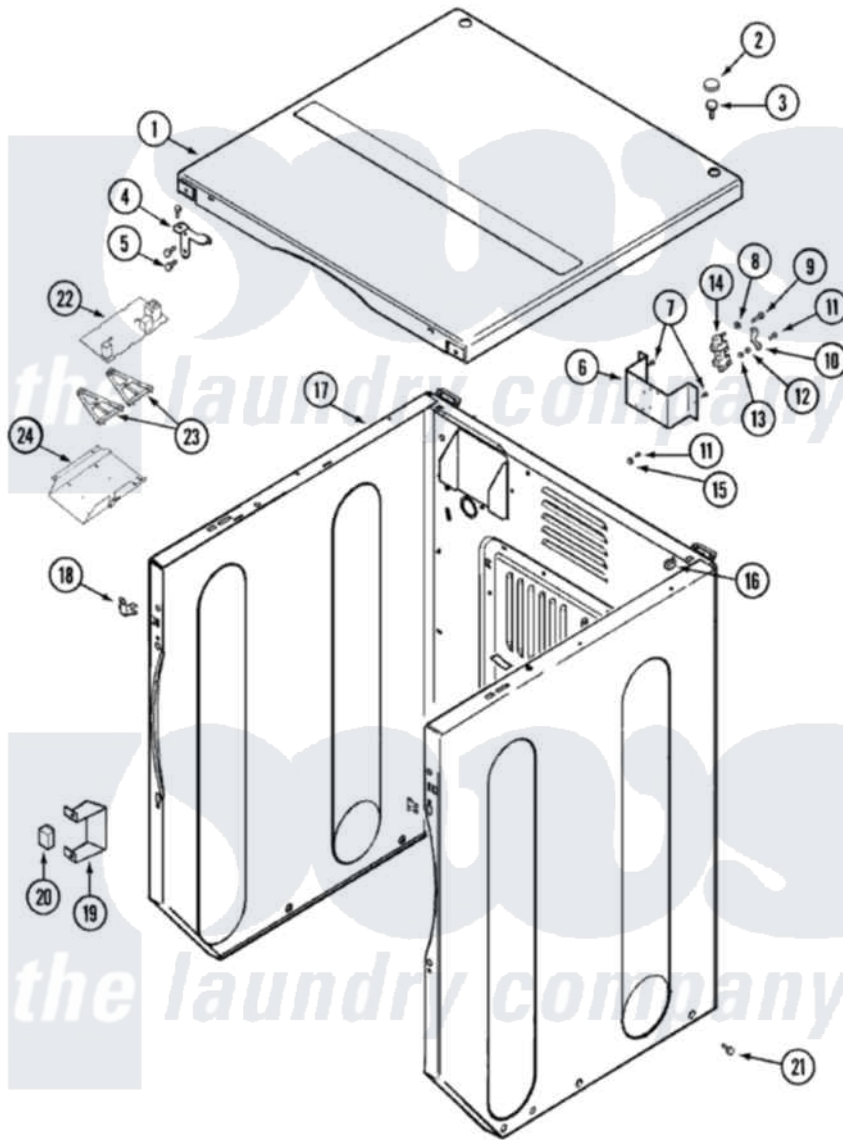

Maytag MLE2000AZW 02 - CABINET-FRONT (DRYER)

Maytag [Residential Maytag MLE2000AZW Stacked Washer and Dryer Parts](#) Parts Diagram 02 - CABINET-FRONT (DRYER)

[Click on the part number to view part](#)

Item	Original Part Number	Replaced By	Status	Part Description
1	33001995	33002124		Cover, Top
2	33001997			Plug, Hole
3	22001883	214354		Screw, Top Cover To Cabnt.
4	33001999			Bracket, Top Cover
"	33001998			Bracket, Top Cover
5	22001995			Screw Note: Screw, Tumbler Front And Shroud
6	33001826		Not Available	BRACKET, TERMINAL BLOCK---NA
7	22001995			Screw Note: Screw, Tumbler Front And Shroud
8	Y311270			Washer, Terminal Block
9	Y312209	W10001200		Screw
10	Y312184			Strap, Grounding
11	33001245			Screw---NA
12	311484	112432		Nut
13	311093			Washer, Terminal Connection

14	33001244		Block, Terminal
15	Y311270		Washer, Terminal Block
16	22001502		Fastener, U-NUt
17	22003582	Not Available	CABINET, ASSY. (WHT-AS PK)
"	33002277		Cabinet
"	33002003		Fastener Clip, Control Panel
"	22003645	33002277	Cabinet
18	33001980		Fastener, Access Panel
19	Y313561		Screw----NA
"	33002002		Bracket, Switch
"	Y310632	1163839	Screw
20	207834	8566493	Power Relay
"	Y251119	3177991	Screw
21	213007		Xfor Cabinet See Cabinet, Back
22	22002451	22004325	Board, Machine Control
"	912077		Locknut, Reader Harness
"	22004325		Board, Machine Control
23	22002284		Bracket
24	22002519		Bracket, Machine Control Mtg.