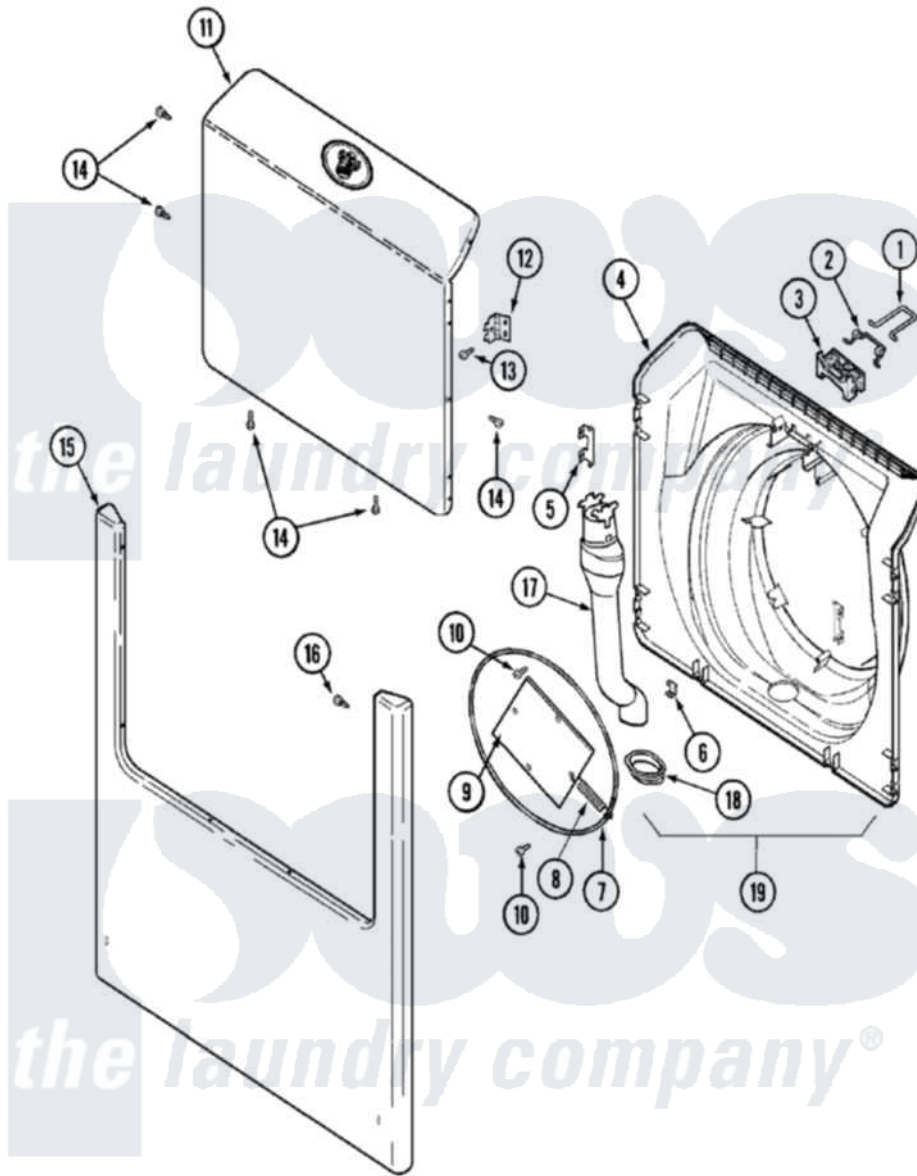

Maytag MLE2000AZW 07 - DOOR & FRONT PANEL (WASHER)

Maytag Residential Maytag MLE2000AZW Stacked Washer and Dryer Parts Parts Diagram 07 - DOOR & FRONT PANEL (WASHER)

[Click on the part number to view part](#)

Item	Original Part Number	Replaced By	Status	Part Description
1	22002002	22003222		Hoop, Lock
2	22002003			Spring, Latch
3	22002168			Support, Lock Hoop
4	22002168			Support, Lock Hoop
"	22002539	22003083		Liner, Door Assembly W/Vent
"	22003800			Inner Door/Vented
"	22003076	22003083		Liner, Door Assembly W/Vent
5	22002038			Clip, Door
6	22002039			Clip, Door
7	22002104			Frame, Wire
8	22002356			Spring, Plate
9	22002094			Frame, Wire
10	22002007			Screw, Wire Frame
11	22002260			Panel, Door
12	22002798			Hinge, Door
13	22002062	98006631		Screw

14	22002063		Screw No.8-18AB Wafer Head
15	22002241	22002836	Panel, Front
16	22002244		Clip, Grounding
"	22002012		Screw, Hinge Note: Screw, Hinge Bracket
17	22002990	22003850	Vent Tube Assembly
18	22003075		Grommet, Vent Tube
19	22003083		Liner, Door Assembly W/Vent
20	22003908		Vapor Barrier