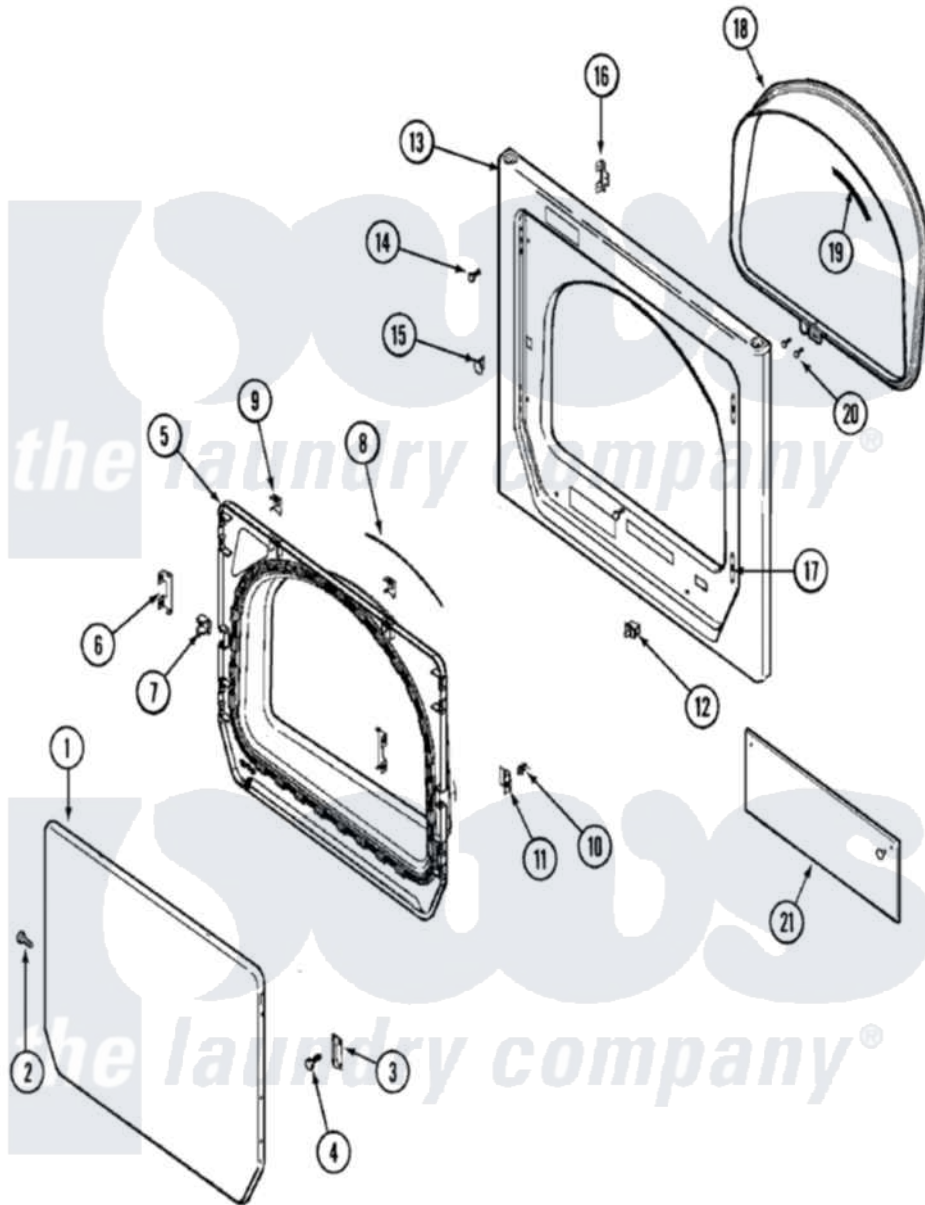

Maytag MLE2000AZW 08 - DOOR (DRYER)

Maytag Residential Maytag MLE2000AZW Stacked Washer and Dryer Parts Parts Diagram 08 - DOOR (DRYER)
 Click on the part number to view part

Item	Original Part Number	Replaced By	Status	Part Description
1	33002079	33002128		Panel- Out
2	22002063			Screw No.8-18AB Wafer Head
3	33002017			Hinge, Door
4	22002062	98006631		Screw
5	22002520			Door, Inner
6	22002038			Clip, Door
7	22002063			Screw No.8-18AB Wafer Head
"	33002111	33001763		Plug, Inner Door
8	33002094			Seal, Door
9	22002039			Clip, Door
10	33001761			Strike, Door
"	22002063			Screw No.8-18AB Wafer Head
11	33002110	33001793		Bracket, Strike
12	33001508	W10169313		Switch-Dor
13	33002081			Panel, Front
"	33002051		Not Available	SCREW, FRONT PANEL

14	33001486	98008544	Screw
15	33001791	306436	Door Latch Kit--W
16	33002025		Twin Speednut
17	33001175		Cover, Hinge Hole
18	33002026		Extension, Tumbler Front
19	33001767		Seal, Shroud
20	33001855	33002917	Screw, No.10-16
21	22002521		Shield, Control Panel
"	33002048		Fastener, Push