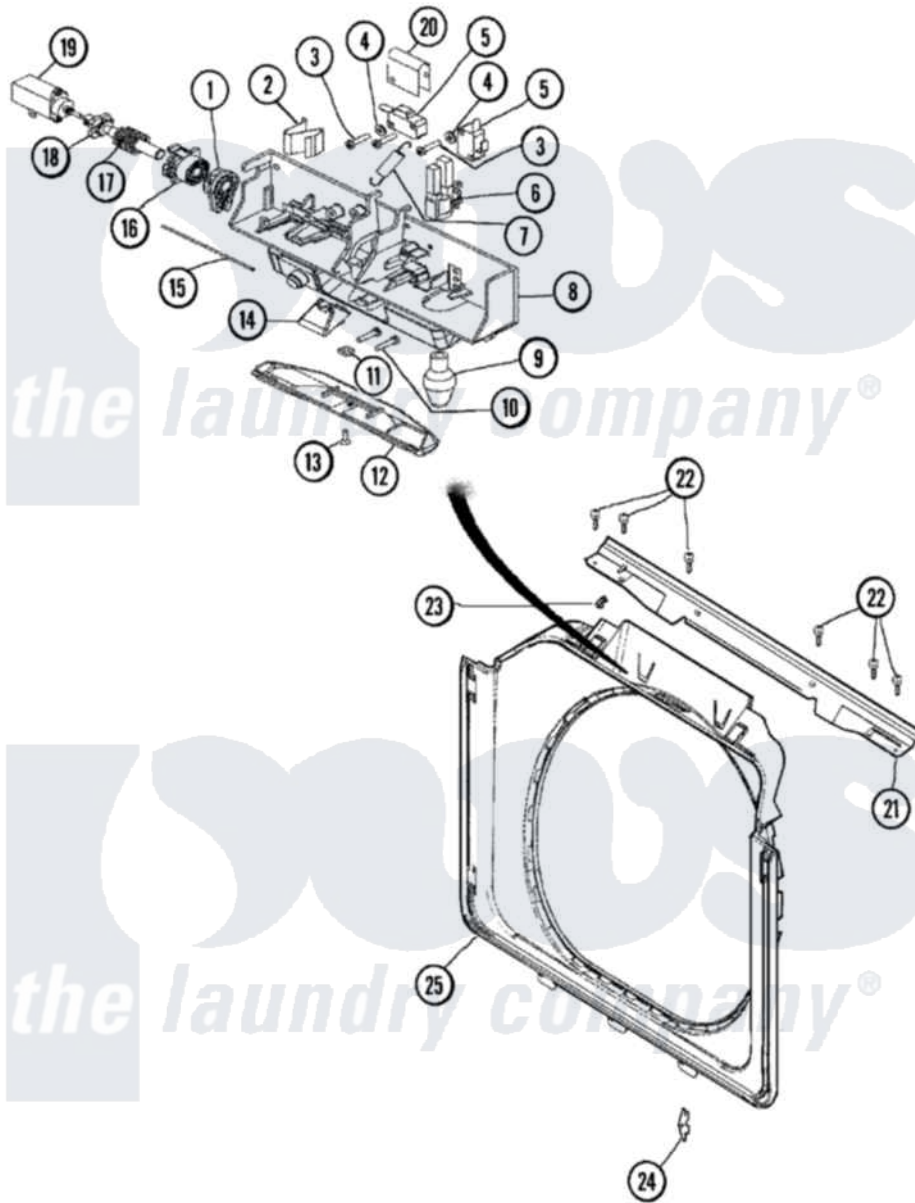

Maytag MLE2000AZW 09 - DOOR SHROUD & DOOR LATCH ASSEMBLY (WASH)

Maytag [Residential Maytag MLE2000AZW Stacked Washer and Dryer Parts](#) Parts Diagram 09 - DOOR SHROUD & DOOR LATCH ASSEMBLY (WASH)
 Click on the part number to view part

Item	Original Part Number	Replaced By	Status	Part Description
1	22003716			Rotating Gear, Latch
2	22003717			Spring, Latch
3	22001352			Screw, Check Switch
4	22002165			Washer, Door Lock Switch
5	22002162			Switch, Door Lock Spin Enable
6	22002433			Bulb Holder Assembly
7	22002158			Spring, Gear Return
8	22003067			Switch Holder Assembly
9	22002263			Lamp
10	22003719			Screw, Latch
11	22003720			Nut, Latch
12	22002434			Cover, Bulb
13	22002435	241877		Screw
14	22003055			Ramp, Door Hoop
15	22002164			Cable, Door

16	22003715		Sliding Gear, Latch
17	22003721		Spring, Axle / Latch
18	22003718		Axle, Latch
19	22002119		Motor, Wax
20	22004256		Shield
21	33002202	33002477	Support, Door Lock
"	22003908		Vapor Barrier
22	22001995		Screw Note: Screw, Tumbler Front And Shroud
23	22002014		Clip, Harness To Support
24	33001764		Cover, Hinge Hole
"	33001787		Screw, Hinge Note: Screw, Hinge Hole Cover
"	22002095	12001994	Cover
25	22002506		Shroud And Dispenser Hose